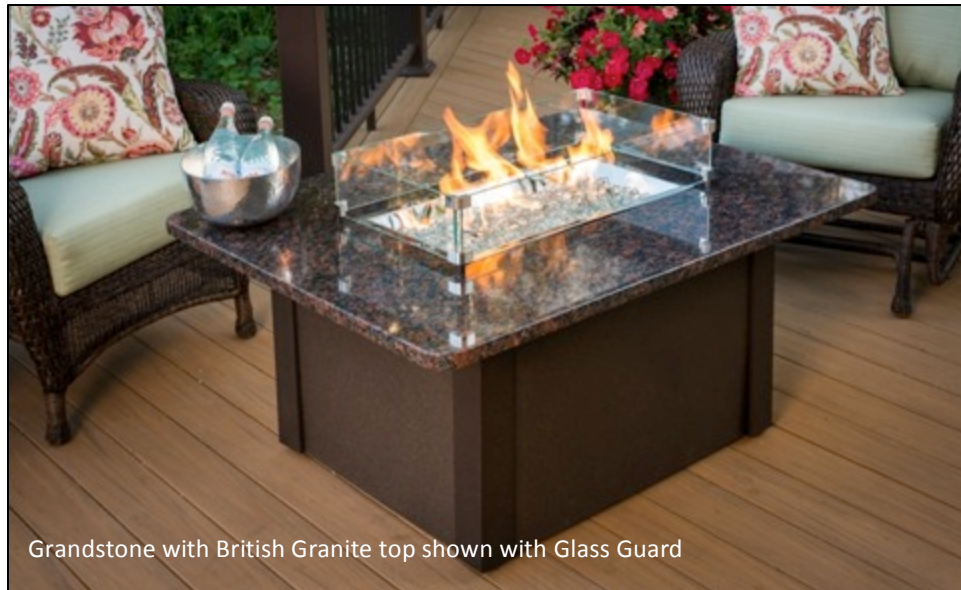

GRANDSTONE COLLECTION

Grandstone with British Granite top shown with Glass Guard

Black and Balsam Wicker

Absolute Black Grandstone

Glass Burner Cover

Classic Design, Solid Granite Top

The Grandstone Fire Pit Table looks as beautiful as it is durable. Comes with your choice of gorgeous Absolute Black or British Copper solid granite top, as well as base options of wicker or metal finish. Clean and simple lines put the focus on the dazzling crystal fire.

FEATURES:

- Solid Granite Top, choose either Absolute Black or British Copper
- Stores 20 lb. LP Tank in base or convert to Natural Gas
- Manual Ignition System
- Variable Flame Control
- Rectangular Burner Design Produces up to 65,000 BTU's
- UL Listed CF1224 Stainless Steel Burner
- Made in USA

GRANDSTONE COLLECTION

Top and Base Options

ITEM	ITEM CODE	RETAIL PRICE
British Granite/Brown Metal Base	GS-1224-BRN-K	\$2499
Absolute Black Granite/Black Metal Base	GS-1224-BLK-K	\$2499
British Granite/Brown Wicker Base	GS-1224-BRN-W-K	\$2599
Absolute Black Granite/Black Wicker Base	GS-1224-BLK-W-K	\$2599