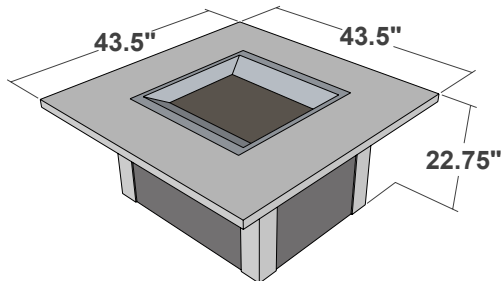

SIERRA COLLECTION

Product Information

ITEM	ITEM CODE	RETAIL PRICE
Sierra with Square burner	SIERRA-2424-M-K	$2399
Sierra with Rectangular burner	SIERRA-1224-M-K	$2199

Optional Accessories

ITEM	ITEM CODE	RETAIL PRICE
Glass Guard Square Burner	GLASS-GUARD-2424	$299
Rectangular Burner	GLASS-GUARD-1224	$249
Vinyl Cover Square Table	CVRCF44	$59
Rectangular Table	CVRCF48	$59

Dimensions

REV03-15