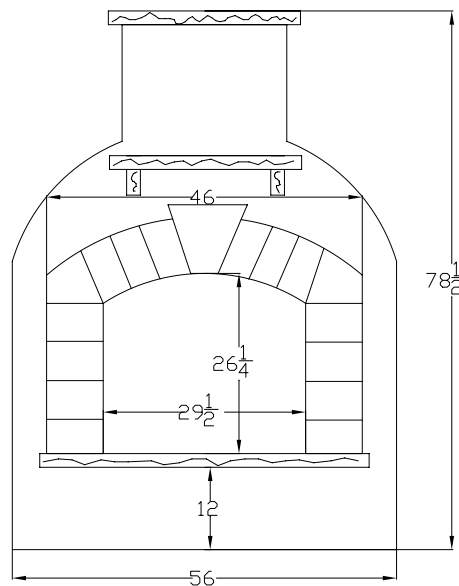

Sonoma Fireplace

MODEL	HEIGHT	WIDTH	DEPTH	WEIGHT
SONFS42LP	78.5"	56"	28"	500 lbs
SONFS42NG	78.5"	56"	28"	500 lbs

Dimensions above are in inches. Reference dimensions only. We recommend measuring individual units at installation. Refer to installation manual for detailed specifications on installing this product.