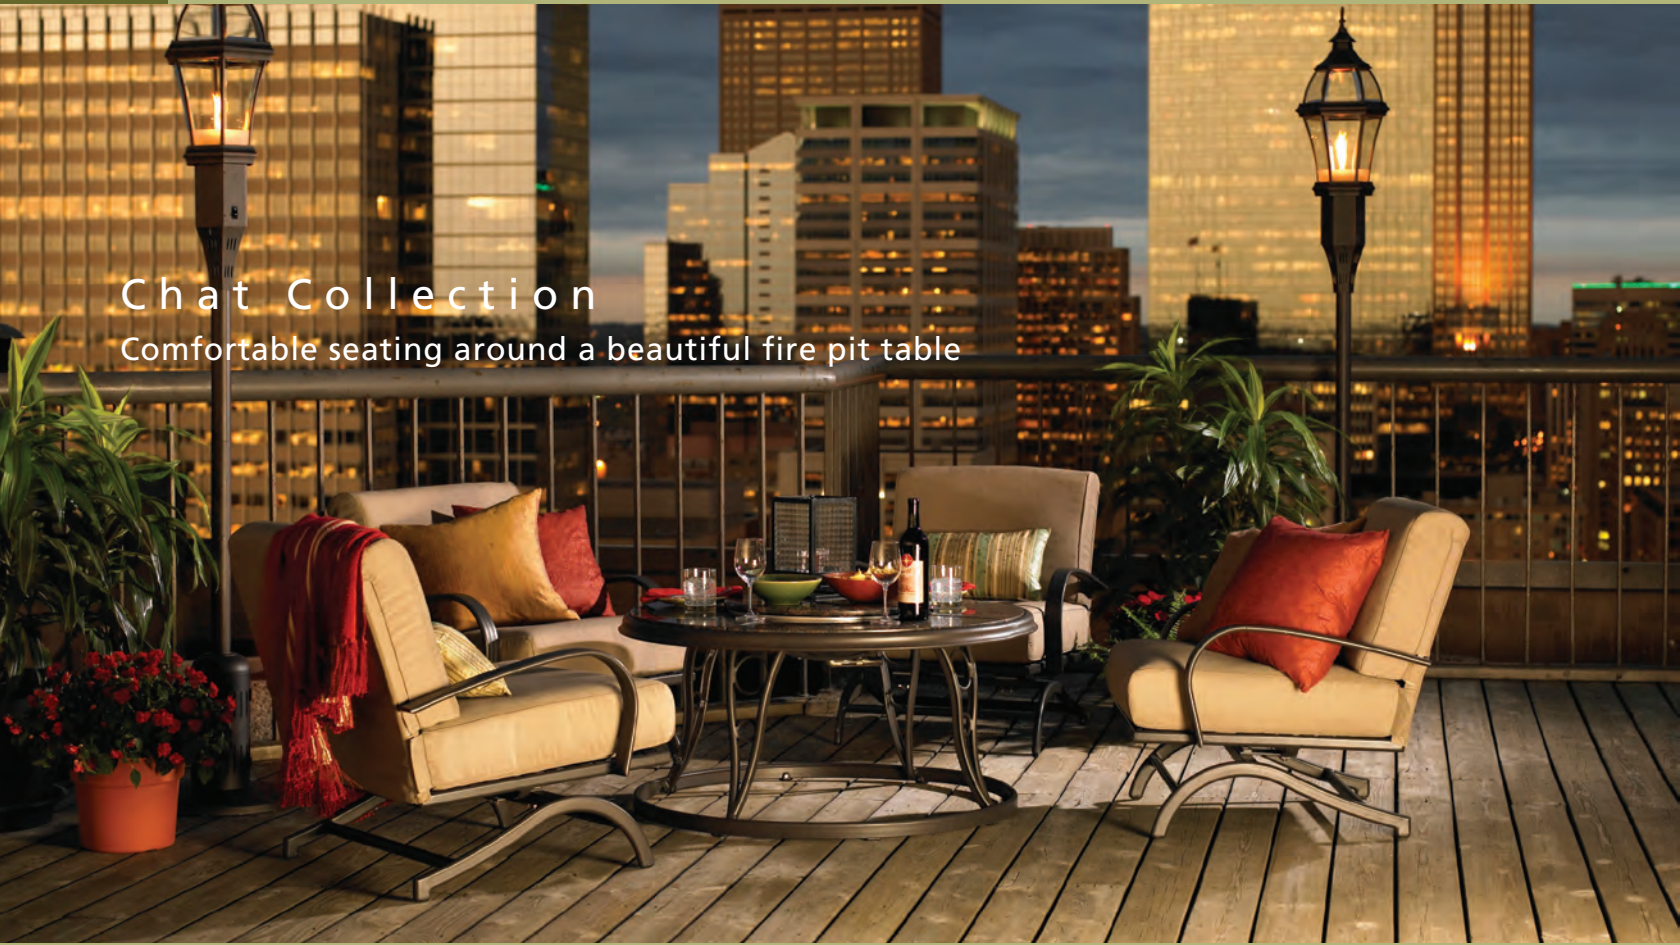

furniture collections

Chat Collection

Comfortable seating around a beautiful fire pit table