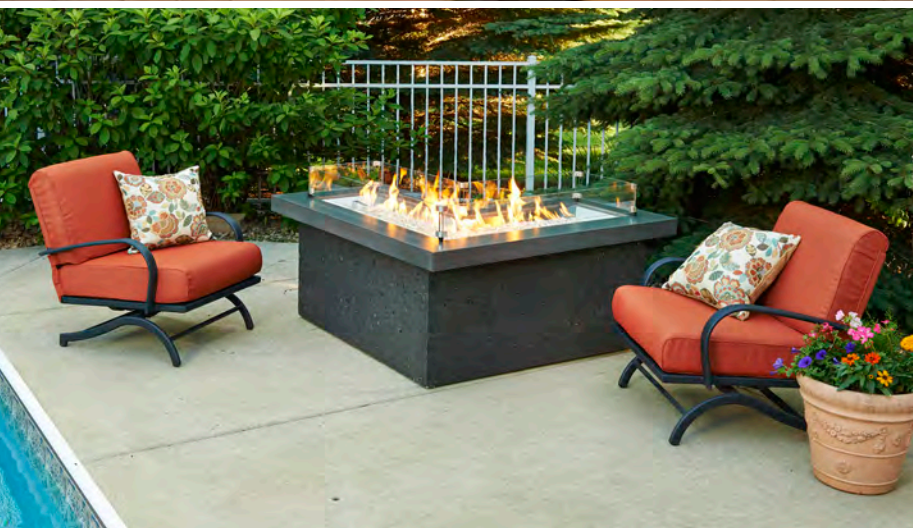

- 1) Select your furniture
- 2) Choose your fabric from names such as Sunbrella and Outdora

Balsam Collection in Dupione Aloe with Grandstone Fire Pit Table

Great set— great look— best value

- Outdoor-rated resin wicker for easy cleaning
- Powder-coated metal frames
- Deep seating for added comfort
- Choose from 3 standard Sunbrella® fabrics
- Special order fabrics available

Chat Collection

Simply beautiful, stylish, and elegant

- Modern powder-coated aluminum frame in Dora Brown and black finish
- Deep seating on a rocking frame
- Outdoor rated cushions- Papaya is solution-dyed acrylic fabric
- Choose from Papaya or Tan cushions

Tan

Papaya

furniture collections

Empire Collection

Classic, comfortable, versatile

Empire Bar Stools

- Outdoor-rated fabric padded sling in Taupe
- Powder-coated aluminum frame in Dora Brown finish
- Swivel Bar Stool is the perfect height for pub tables & outdoor kitchens