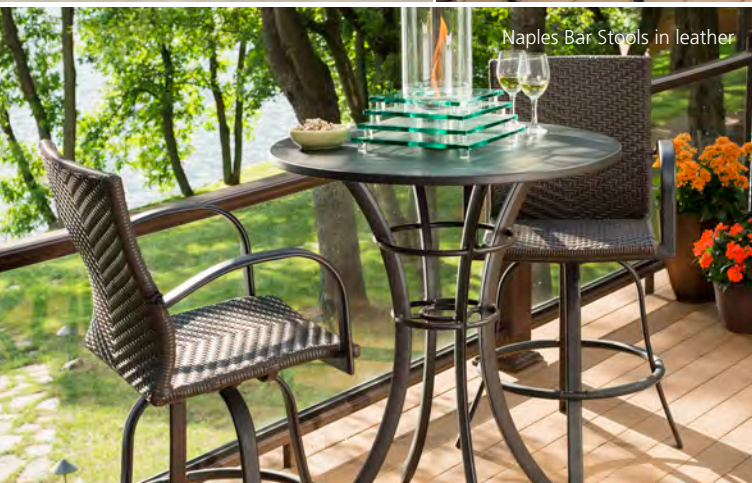

- 1) Select your furniture
- 2) Choose your fabric from names such as Sunbrella and Outdora

Balsam Collection in Dupione Aloe with Grandstone Fire Pit Table

Great set— great look— best value

- Outdoor-rated resin wicker for easy cleaning
- Powder-coated metal frames
- Deep seating for added comfort
- Choose from 3 standard Sunbrella® fabrics
- Special order fabrics available

Tan

Papaya

furniture collections

Empire Collection

Classic, comfortable, versatile

Empire Bar Stools

- Outdoor-rated fabric padded sling in Taupe
- Powder-coated aluminum frame in Dora Brown finish
- Swivel Bar Stool is the perfect height for pub tables & outdoor kitchens

Empire Pub- Square

Empire Pub- Round

Naples Bar Stools in leather

Naples Bar Stools

The ultimate in comfortable bar stools

- Outdoor-rated resin wicker
- Powder coated aluminum frames in Dora Brown finish
- Swivel bar stool
- Wicker available in Leather color wicker
- Perfect height for Pub Tables and Outdoor Kitchens