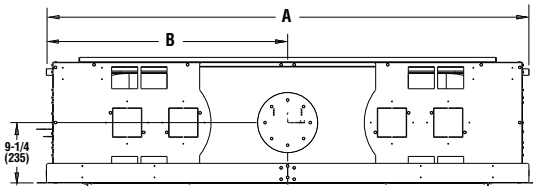

APPLIANCE SPECIFICATIONS

TOP VIEW

FRONT VIEW

DRL 6000 SERIES DIMENSIONS

Models	A	B	C	D	E
60"	74"	37"	56-5/8"	61-1/2"	76-5/8"
72"	86"	43"	68-5/8"	73-1/2"	88-5/8"
84"	98"	49"	80-5/8"	85-1/2"	100-5/8"

RIGHT SIDE VIEW