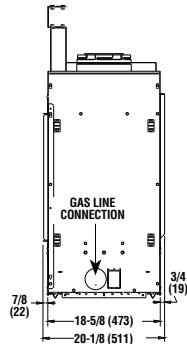

APPLIANCE SPECIFICATIONS

TOP VIEW

FRONT VIEW

DRL 6000 SERIES DIMENSIONS

Models	A	B	C	D	E
60"	74"	37"	56-5/8"	61-1/2"	76-5/8"
72"	86"	43"	68-5/8"	73-1/2"	88-5/8"
84"	98"	49"	80-5/8"	85-1/2"	100-5/8"

RIGHT SIDE VIEW