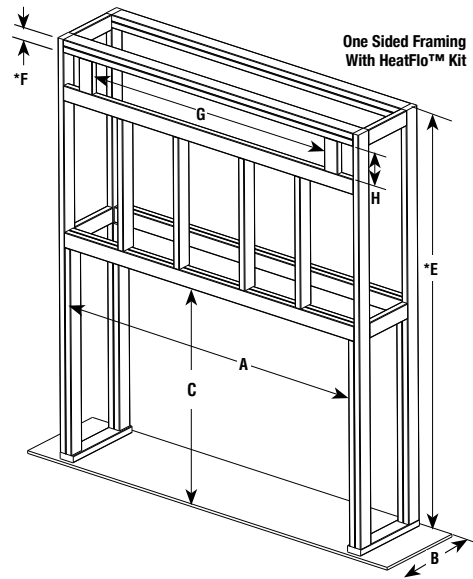

One Sided Framing
(Standard Installation)

One Sided Framing
With HeatFlo™ Kit

DRL 6000 SERIES FRAMING DIMENSIONS

Models	A	B	C	E	F	G	H
60" One Sided Framing	74-1/4"	19-1/2"	48-1/2"	84"	—	—	—
60" One Sided Framing HeatFlo Kit	74-1/4"	19-1/2"	48-1/2"	84"	3"	62"	7-1/2"
72" One Sided Framing	86-1/4"	19-1/2"	48-1/2"	84"	—	—	—
72" One Sided Framing HeatFlo Kit	86-1/4"	19-1/2"	48-1/2"	84"	3"	78"	7-1/2"
84" One Sided Framing	98-1/4"	19-1/2"	48-1/2"	84"	—	—	—
84" One Sided Framing HeatFlo Kit	98-1/4"	19-1/2"	48-1/2"	84"	3"	90"	7-1/2"