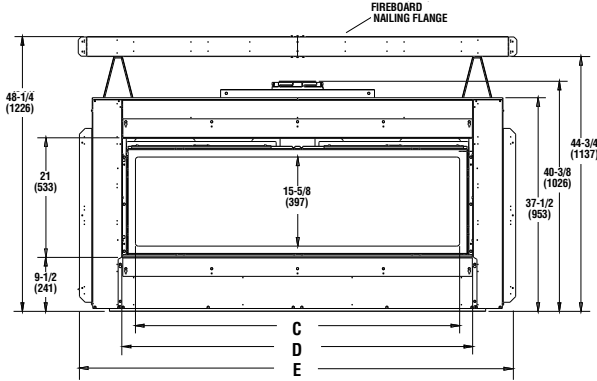

APPLIANCE SPECIFICATIONS

TOP VIEW

FRONT VIEW

DRL 6000 SERIES DIMENSIONS

Models	A	B	C	D	E
60"	74"	37"	56-5/8"	61-1/2"	76-5/8"
72"	86"	43"	68-5/8"	73-1/2"	88-5/8"
84"	98"	49"	80-5/8"	85-1/2"	100-5/8"

RIGHT SIDE VIEW