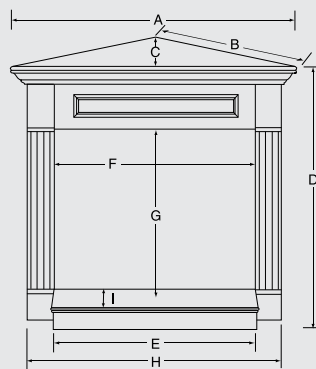

Standard Corner Cabinet Mantel
DVB400 & DVB500