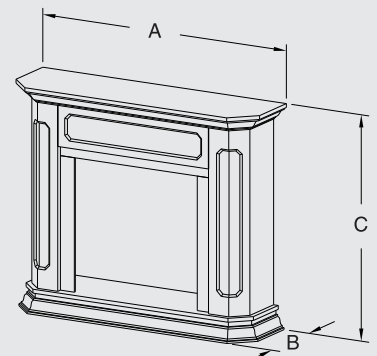

Barrington Cabinet
DVB300, DVB400 & DVB500