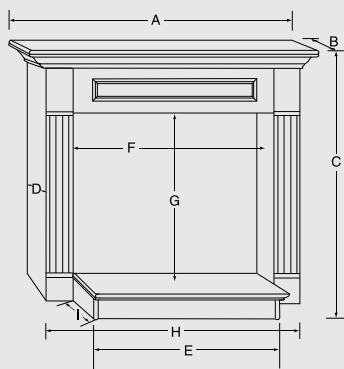

BELMONT			MANCHESTER		ARLINGTON		
33"	36"	42"	42"	47"	36" DESIGNER		
BLDV300	BLDV400	BLDV500	500MDV	600MDV	STLDV, PFLDV, CLLDV, CRLDV		
Stylish finishing options from traditional to contemporary			Wide viewing area, increased warmth and multiple finishing options		3 different configurations for versatile style and installation options		
Signature Command®			Signature Command®		Signature Command®		
850	1,060	1,200	1,500	1,600	1,780		
Front, Clean Face			Front		See-Thru, Corner, Peninsula (all clean face)		
600	754	858	764	903	See Thru: 2,000	Peninsula: 2,771	Corner: 1,762
22,000	26,000	28,000	30,000	32,000	37,000		
Up to 80%			Up to 80%		Up to 80%		
Natural Flame			Natural Flame		—		
—	Up to 71%	Up to 68.1%	Up to 64%	—	67.01% NG 68.28% LP		
60.2% NG 64.2% LP	68.1% NG 62.8% LP	64.1% NG 67.9% LP	Up to 82%	Up to 78%	69.7% NG 79.4% LP		
34 1/2" W 37 3/4" H 15 1/8" D	37 1/8" W 40 5/8" H 17 1/8" D	41 1/8" W 41 3/4" H 17 1/8" D	41" W 46 5/8" H 22 5/8" D	47" W 46 5/8" H 22 5/8" D	See Thru: 44" W 40 5/8" H 23 3/4" D	Peninsula: 44" W 40 5/8" H 23 3/4" D	Corner: 44" W 40 5/8" H 23 3/4" D
34 1/8" W 38 7/8" H 15 7/8" D	37 3/8" W 41 3/4" H 17 1/8" D	41 1/8" W 41 3/4" H 17 1/8" D	42 1/8" W 46 1/2" H 20 3/8" D	48 1/8" W 46 1/2" H 20 3/8" D	See Thru: 50 1/8" W 48 3/8" H 23" D	Peninsula: 46 5/8" W 48 3/8" H 23" D	Corner: 46 5/8" W 48 3/8" H 23" D
Optional			Optional		Optional		
Optional			Optional		Optional		
Available			Available		Available		

Standard Wall Cabinet Mantel
DVB400 & DVB500