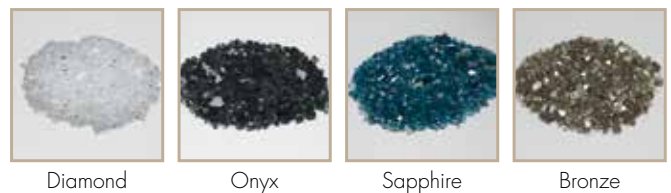

## Finishing Options

## Fireglass Options

Your Monessen Dealer:

Monessen Solstice with Black surround and contemporary Bronze fireglass shown on cover.

For more information about Vermont Castings Group and Monessen efficient and environmentally friendly products, please visit [monessenhearth.com](http://monessenhearth.com)