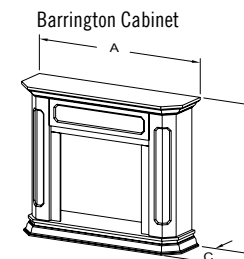

Barrington Cabinets

Barrington Cabinets come in two sizes with adjustable openings up to 42" wide and 37" tall. Available unfinished or finished in Dark Walnut, Barrington cabinets complete the look of your electric fireplace.