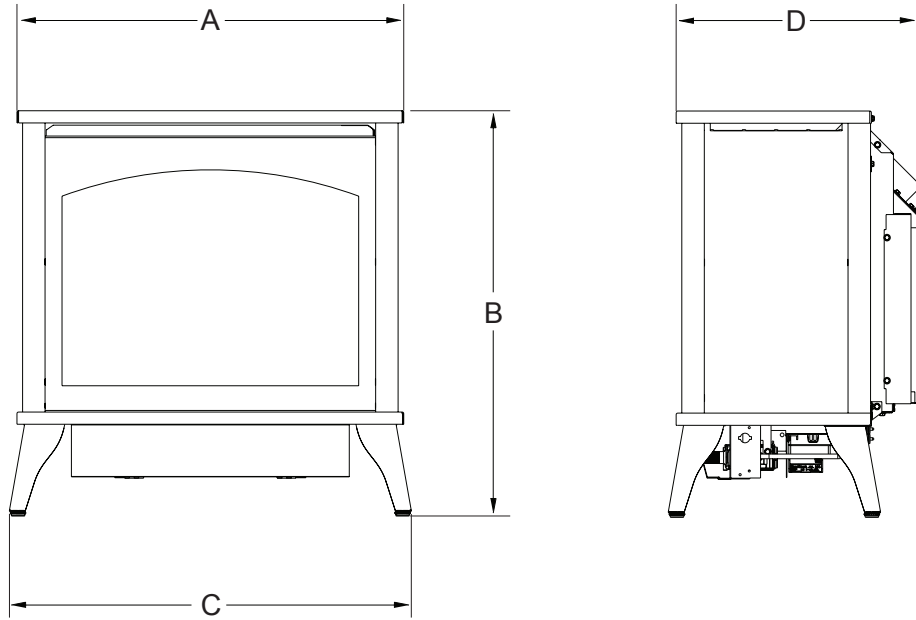

Medium & Small Stoves

- 🔥 26,500 BTUs contour burner (*medium stove*)
 - 🔥 20,000 BTUs contour burner (*small stove*)
 - 🔥 Available 10,000 BTUs model may be installed in bedrooms, where allowed by code
 - 🔥 Richly detailed casting
 - 🔥 Fully operable decorative cast iron doors
 - 🔥 Optional side shelf sets available
 - 🔥 Optional floor pads available
-

Finish Options

Choose from three different finishes. Floor pad options are also available.

Porcelain mahogany cast iron stove with optional side shelves

Steel Stove Dimensions (in inches)

Model	A	B	C	D
VFD20MS	21 ½	23 ¾	22 ⅛	15 ⅝
VFD30MS	25 ½	27 ⅛	27 ⅛	15 ⅝

Cast Iron Stove Dimensions (in inches)

Model	A	B	C	D
VFD20CC	21 ½	32 ¾	24 ⅛	15 ¾
VFD30CC	28 ⅙	37	27 ¾	17 ⅛

Clearance to Combustable Materials			
Side Wall	6 in.	Adjacent Corner Wall	4 in.
Back Wall	2 in.	Ceiling	36 in.