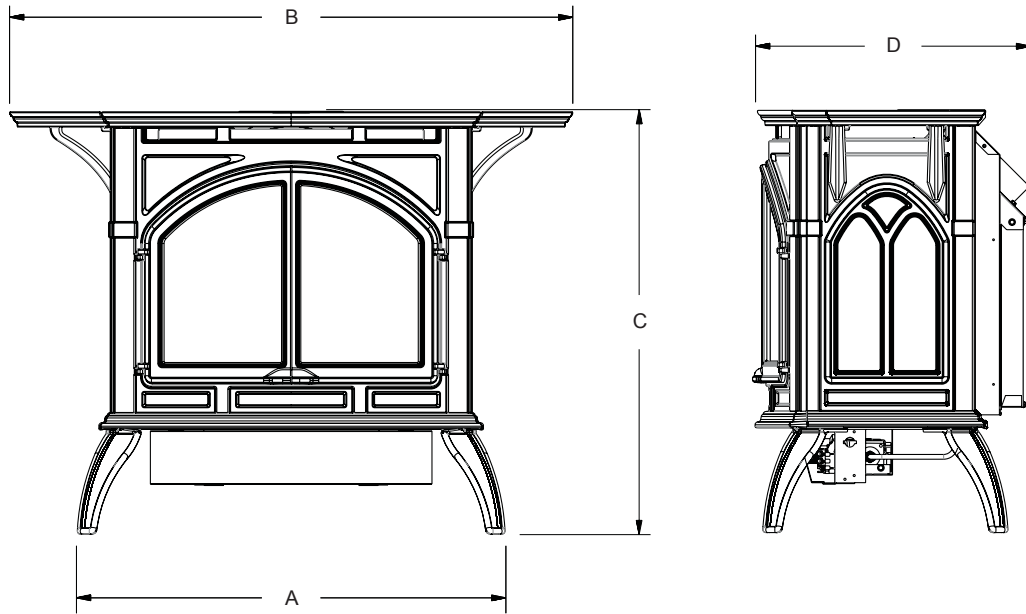

Finish Options

Choose from three different finishes. Floor pad options are also available.

Porcelain mahogany cast iron stove with optional side shelves

Steel Stove Dimensions (in inches)

Model	A	B	C	D
VFD20MS	21 ½	23 ¾	22 ⅛	15 ⅝
VFD30MS	25 ½	27 ⅛	27 ⅛	15 ⅝

Cast Iron Stove Dimensions (in inches)

Model	A	B	C	D
VFD20CC	21 ½	32 ¾	24 ⅛	15 ¾
VFD30CC	28 ⅙	37	27 ¾	17 ⅛

Clearance to Combustable Materials			
Side Wall	6 in.	Adjacent Corner Wall	4 in.
Back Wall	2 in.	Ceiling	36 in.