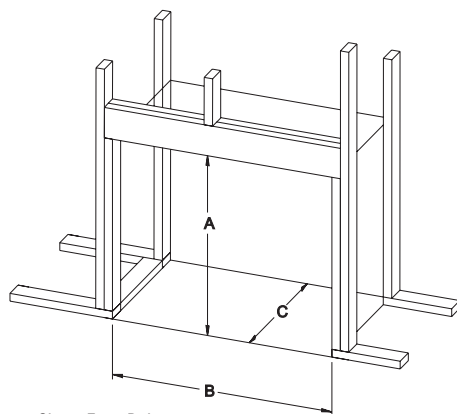

Minimum Framing Dimensions for Deluxe, Premium, & Luxury Models *(in inches)*

Model	A	B	C
DVD32FP	35-3/4	34-3/8	16-3/8
DVD36FP	35-3/4	37-3/8	16-3/8
DVD42FP	37-3/4	43-3/8	16-3/8
DVD48FP	37-3/4	49-3/8	16-3/8
DVP36FP	37-3/4	39-3/8	19-7/8
DVCD32FP	39	35-1/4	18
DVCD36FP	39	38-1/4	18
DVCD42FP	41	44-1/4	18
DVP42FP	37-3/4	43-3/8	19-7/8
DVP48FP	37-3/4	49-3/8	19-7/8
DVX36FP	40-7/8	39-3/8	19-7/8
DVX42FP	40-7/8	43-3/8	19-7/8

See owners manual for complete dimensions.

Deluxe, Clean-Face Deluxe, Premium, and Luxury