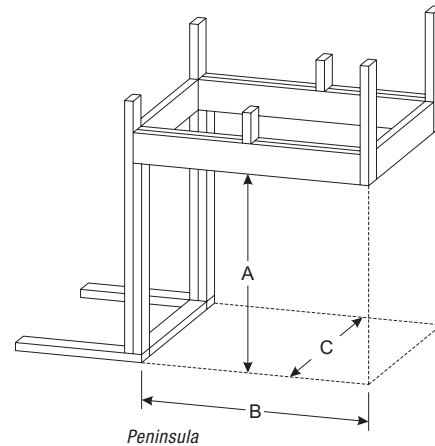

## Minimum Framing Dimensions for Deluxe, Premium, & Luxury Models *(in inches)*

Model	A	B	C
DVD32FP	35-3/4	34-3/8	16-3/8
DVD36FP	35-3/4	37-3/8	16-3/8
DVD42FP	37-3/4	43-3/8	16-3/8
DVD48FP	37-3/4	49-3/8	16-3/8
DVP36FP	37-3/4	39-3/8	19-7/8
DVCD32FP	39	35-1/4	18
DVCD36FP	39	38-1/4	18
DVCD42FP	41	44-1/4	18
DVP42FP	37-3/4	43-3/8	19-7/8
DVP48FP	37-3/4	49-3/8	19-7/8
DVX36FP	40-7/8	39-3/8	19-7/8
DVX42FP	40-7/8	43-3/8	19-7/8

## Minimum Framing Dimensions for Multisided Models *(in inches)*

Model	A	B	C
DVP36PP	41-1/2	39	23
DVP36SP	41-1/2	40	23

See owners manual for complete dimensions.

Peninsula

See-Through