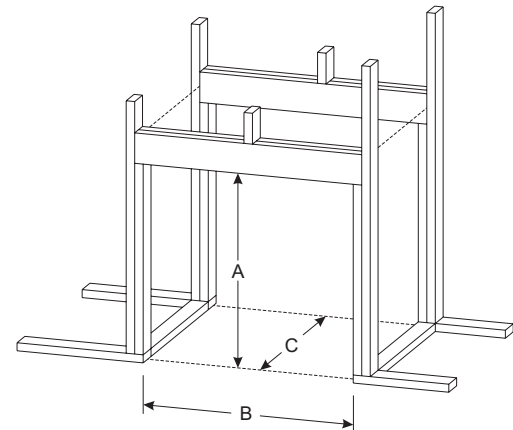

## Minimum Framing Dimensions for Multisided Models *(in inches)*

Model	A	B	C
DVP36PP	41-1/2	39	23
DVP36SP	41-1/2	40	23

See owners manual for complete dimensions.

Peninsula

See-Through