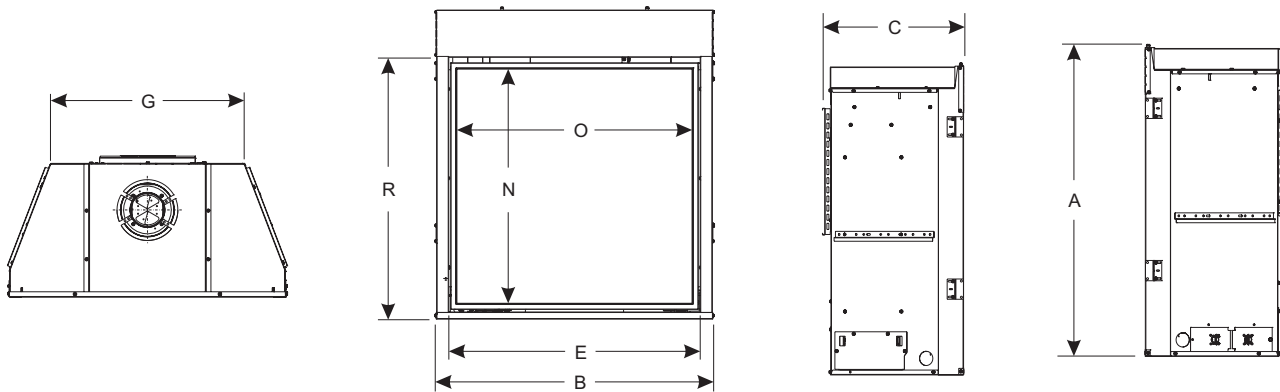

*FWS
Wall Switch*

*FRBC or FREC
Remote Control*

Fireplace Dimensions (in inches)

Model	A Max. Height	B Max. Width	C Max. Depth	E Width	G Rear Exterior Width	N Viewing Area Height	O Viewing Area Width	R Floor to Top of Fireplace Opening
DVCP32BP	38 1/8	34 7/16	17 1/2	31	23 15/16	24 7/8	27 1/2	32 1/4
DVCC32BP	38 1/8	34 7/16	17 1/2	31	23 15/16	24 7/8	27 1/2	32 1/4
DVCP36BP	38 1/8	37 7/16	17 1/2	34	26 15/16	24 7/8	30 1/2	32 1/4
DVCC36BP	38 1/8	37 7/16	17 1/2	34	26 15/16	24 7/8	30 1/2	32 1/4
DVCP42BP	40 1/8	43 7/16	17 1/2	40	32 15/16	26 7/8	36 1/2	34 1/4
DVCC42BP	40 1/8	43 7/16	17 1/2	40	32 15/16	26 7/8	36 1/2	34 1/4