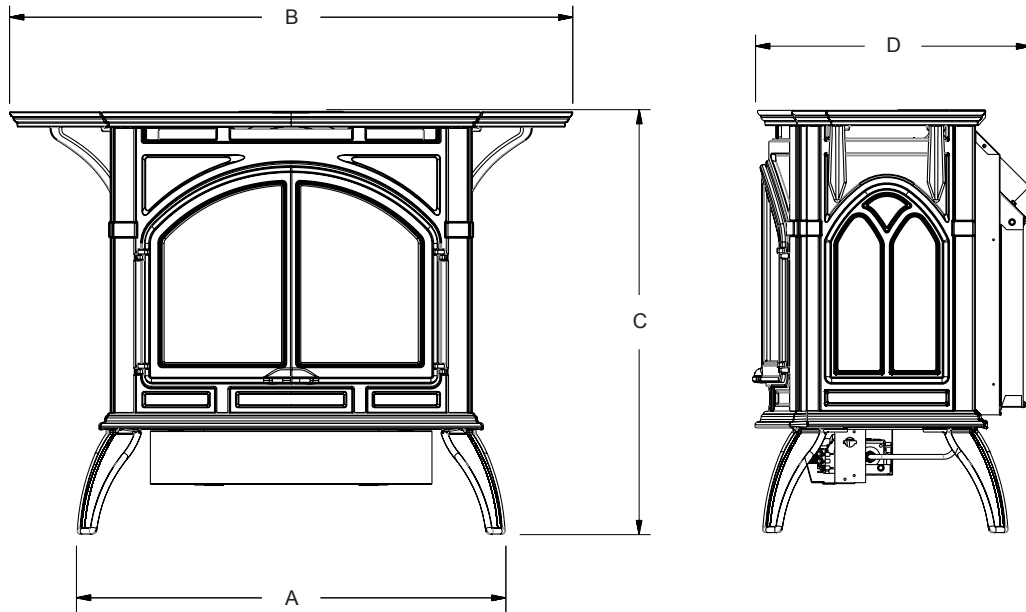

Finish Options

Choose from three different finishes. Floor pad options are also available.

Porcelain black cast iron stove with optional side shelves

Steel Stove Dimensions (in inches)

Model	A	B	C	D
DVP20MS	21 ½	23 ¾	22 ½	16 ¼
DVP30MS	25 ½	27 ¾	27 ½	16 ¼

Cast Iron Stove Dimensions (in inches)

Model	A	B	C	D
DVP20CC	21 1/2	32 3/4	24 1/8	15 3/8
DVP30CC	28 1/16	37	27 3/4	17 1/8

Clearance to Combustable Materials			
Side Wall	6 in.	Adjacent Corner Wall	4 in.
Back Wall	2 in.	Ceiling	36 in.