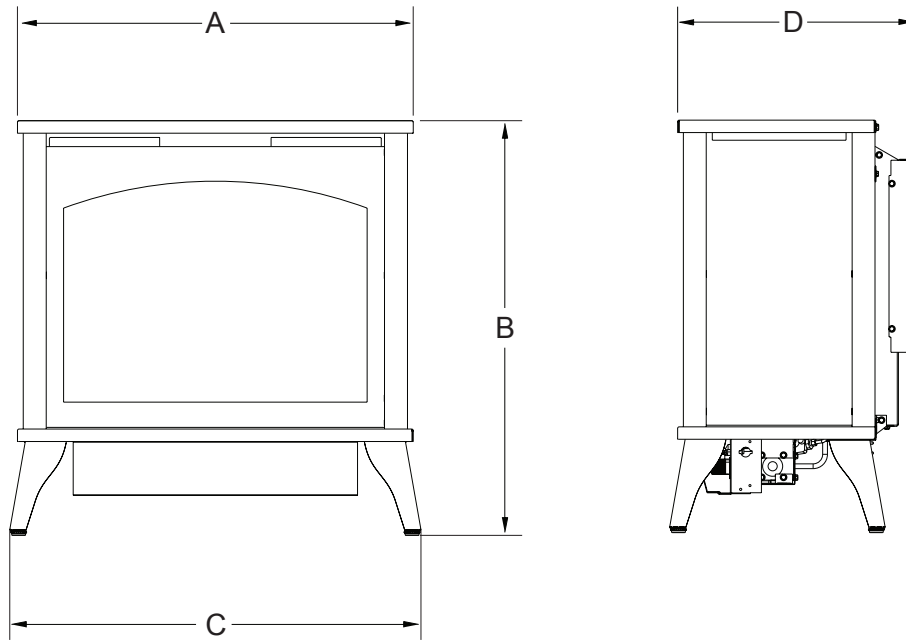

Medium & Small Stoves

- 🔥 26,500 BTUs slope glaze burner (*medium stove*)
- 🔥 20,000 BTUs slope glaze burner (*small stove*)
- 🔥 Richly detailed casting
- 🔥 Fully operable decorative cast iron doors
- 🔥 Includes matte black barrier screen
- 🔥 Optional side shelf sets available
- 🔥 Optional floor pads available
- 🔥 Stone inlay kits available for medium stoves

Finish Options

Choose from three different finishes. Floor pad options are also available.

Porcelain black cast iron stove with optional side shelves

Steel Stove Dimensions (in inches)

Model	A	B	C	D
DVP20MS	21 ½	23 ¾	22 ½	16 ¼
DVP30MS	25 ½	27 ¾	27 ½	16 ¼

Cast Iron Stove Dimensions (in inches)

Model	A	B	C	D
DVP20CC	21 1/2	32 3/4	24 1/8	15 3/8
DVP30CC	28 1/16	37	27 3/4	17 1/8

Clearance to Combustable Materials			
Side Wall	6 in.	Adjacent Corner Wall	4 in.
Back Wall	2 in.	Ceiling	36 in.