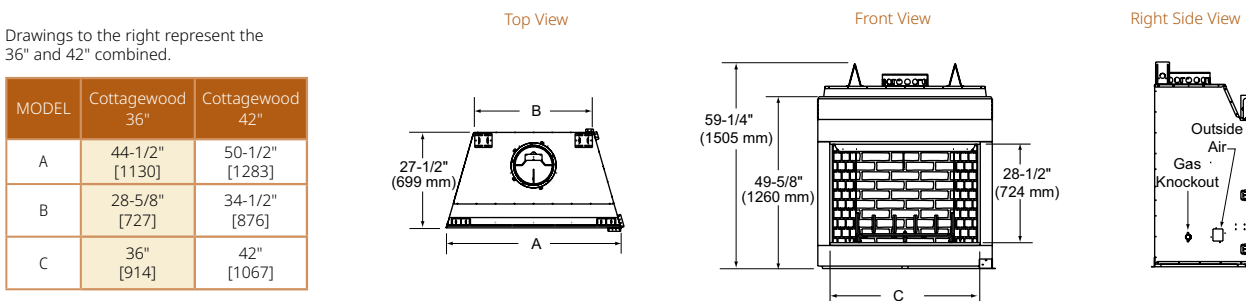

MODEL	Cottagewood 36"	Cottagewood 42"
A	44-1/2" [1130]	50-1/2" [1283]
B	28-5/8" [727]	34-1/2" [876]
C	36" [914]	42" [1067]