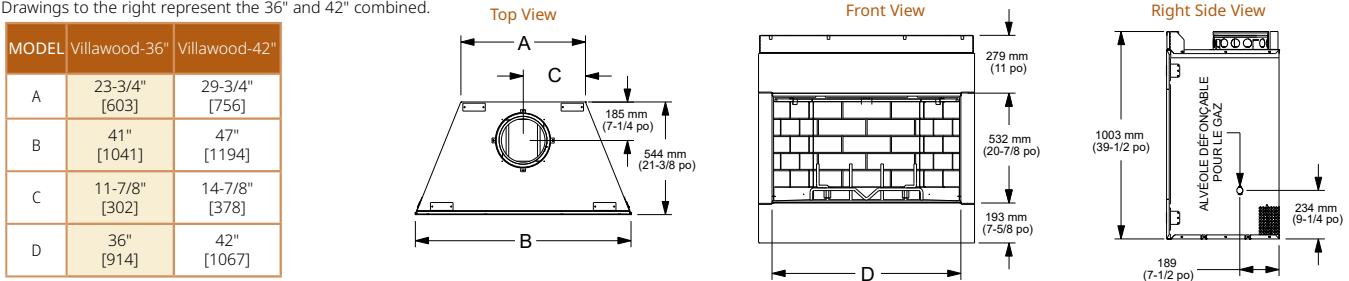

VILLA WOOD

Model	Front Width		Back Width		Height		Depth		Viewing Area
	Unit	Framing	Unit	Framing	Unit	Framing	Unit	Framing	
Villawood-36"	41" [1041]	42" [1067]	23-3/4" [603]	42" [1067]	39-1/2" [1003]	39-3/4" [1010]	21-3/8" [544]	21-1/2" [546]	36" x 20-7/8" [914 x 532]
Villawood-42"	47" [1194]	48" [1219]	29-3/4" [756]	48" [1219]	39-1/2" [1003]	39-3/4" [1010]	21-3/8" [544]	21-1/2" [546]	42" x 20-7/8" [1067 x 532]

Drawings to the right represent the 36" and 42" combined.

MODEL	Villawood-36"	Villawood-42"
A	23-3/4" [603]	29-3/4" [756]
B	41" [1041]	47" [1194]
C	11-7/8" [302]	14-7/8" [378]
D	36" [914]	42" [1067]

COTTAGEWOOD

Model	Front Width		Back Width		Height		Depth		Viewing Area
	Unit	Framing	Unit	Framing	Unit	Framing	Unit	Framing	
Cottagewood-36"	44-1/2" [1130]	45-1/2" [1156]	28-5/8" [727]	45-1/2" [1156]	59-1/4" [1505]	59-3/4" [1518]	27-1/2" [699]	28" [711]	36" x 28-1/2" [914 x 724]
Cottagewood-42"	50-1/2" [1283]	51-1/2" [1308]	34-1/2" [876]	51-1/2" [1308]	59-1/4" [1505]	59-3/4" [1518]	27-1/2" [699]	28-1/2" [724]	42" x 28-1/2" [1067 x 724]

Drawings to the right represent the 36" and 42" combined.