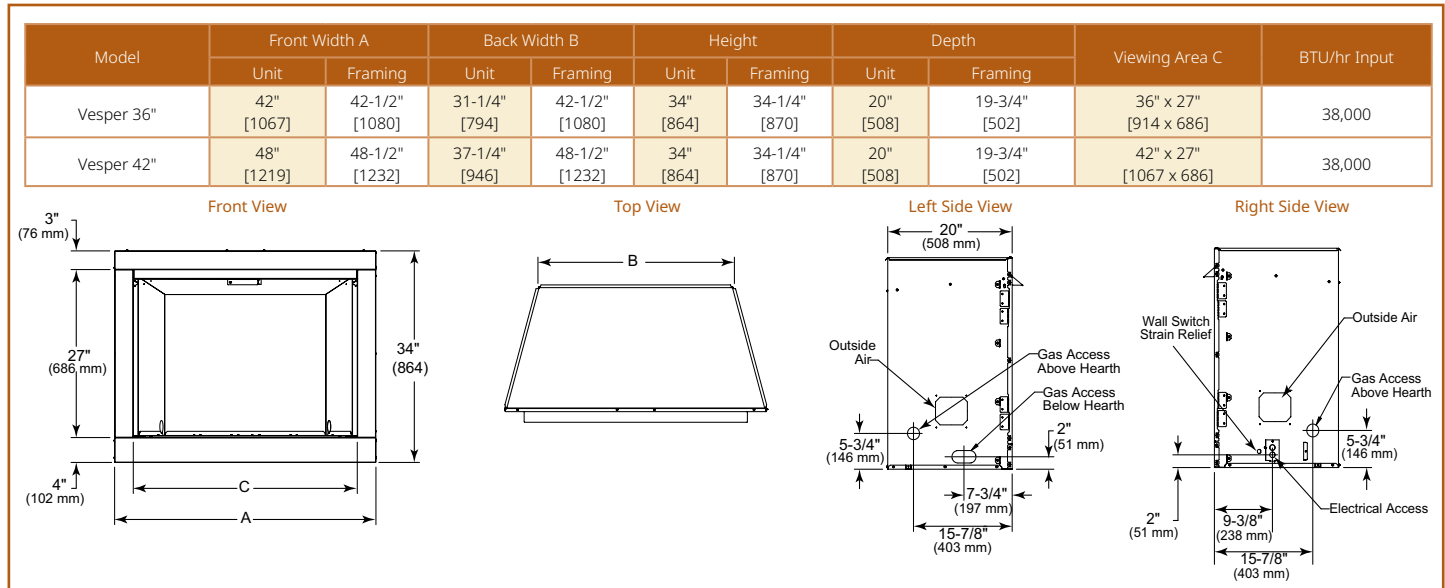

Front View

Side View

LANAI DOUBLE-SIDED

Model	Width		Height		Depth		Viewing Area	BTU/hr Input
	Unit	Framing	Unit	Framing	Unit	Framing		
Lanai See-Through 48"	52-1/8" [1324]	52-3/4" [1340]	39-1/2" [1003]	39-3/4" [1009]	13" [330]	11-5/8" [295]	47-7/8" x 17" [1216 x 432]	55,000

Top View

Front View

Side View

VESPER

VILLAWOOD

Model	Front Width		Back Width		Height		Depth		Viewing Area
	Unit	Framing	Unit	Framing	Unit	Framing	Unit	Framing	
Villawood-36"	41" [1041]	42" [1067]	23-3/4" [603]	42" [1067]	39-1/2" [1003]	39-3/4" [1010]	21-3/8" [544]	21-1/2" [546]	36" x 20-7/8" [914 x 532]
Villawood-42"	47" [1194]	48" [1219]	29-3/4" [756]	48" [1219]	39-1/2" [1003]	39-3/4" [1010]	21-3/8" [544]	21-1/2" [546]	42" x 20-7/8" [1067 x 532]