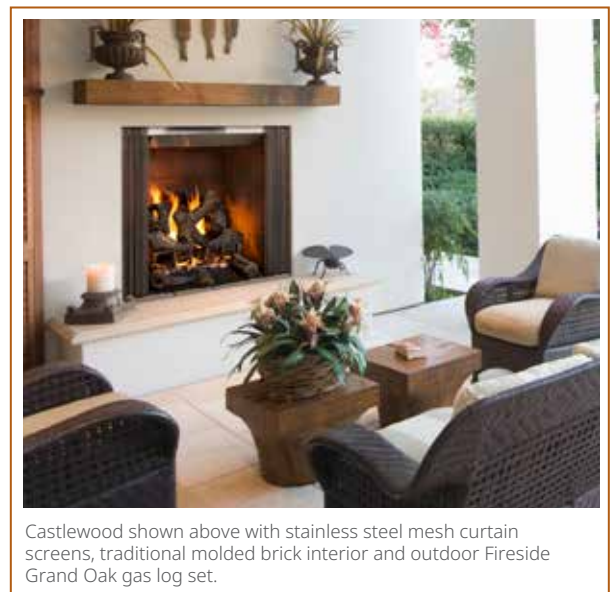

Castlewood shown above with stainless steel mesh curtain screens, traditional molded brick interior and outdoor Fireside Grand Oak gas log set.

Interior Styles