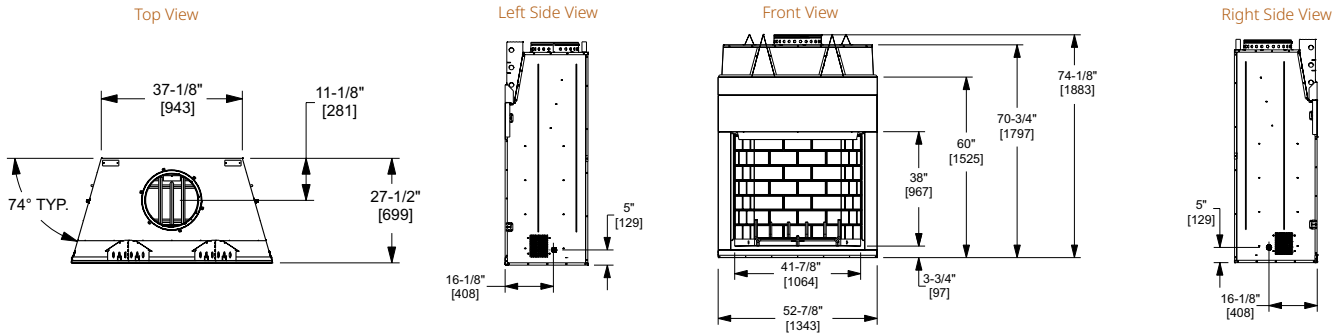

Top View

Front View

Side View

VESPER

VILLAWOOD

Model	Front Width		Back Width		Height		Depth		Viewing Area
	Unit	Framing	Unit	Framing	Unit	Framing	Unit	Framing	
Villawood-36"	41" [1041]	42" [1067]	23-3/4" [603]	42" [1067]	39-1/2" [1003]	39-3/4" [1010]	21-3/8" [544]	21-1/2" [546]	36" x 20-7/8" [914 x 532]
Villawood-42"	47" [1194]	48" [1219]	29-3/4" [756]	48" [1219]	39-1/2" [1003]	39-3/4" [1010]	21-3/8" [544]	21-1/2" [546]	42" x 20-7/8" [1067 x 532]

Drawings to the right represent the 36" and 42" combined.

COTTAGEWOOD

Model	Front Width		Back Width		Height		Depth		Viewing Area
	Unit	Framing	Unit	Framing	Unit	Framing	Unit	Framing	
Cottagewood-36"	44-1/2" [1130]	45-1/2" [1156]	28-5/8" [727]	45-1/2" [1156]	59-1/4" [1505]	59-3/4" [1518]	27-1/2" [699]	28" [711]	36" x 28-1/2" [914 x 724]
Cottagewood-42"	50-1/2" [1283]	51-1/2" [1308]	34-1/2" [876]	51-1/2" [1308]	59-1/4" [1505]	59-3/4" [1518]	27-1/2" [699]	28-1/2" [724]	42" x 28-1/2" [1067 x 724]

Drawings to the right represent the 36" and 42" combined.

CASTLEWOOD

Model	Front Width		Back Width		Height		Depth		Viewing Area
	Unit	Framing	Unit	Framing	Unit	Framing	Unit	Framing	
Castlewood-42"	52-7/8" [1343]	53-7/8" [1368]	37-1/8" [943]	40-1/8" [1019]	74-1/8" [1883]	74-1/2" [1892]	27-1/2" [699]	28-1/2" [724]	41-7/8" x 38" [1063 x 965]