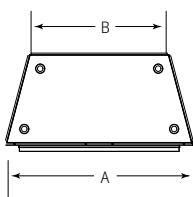

SPECIFICATIONS

LANAI

Model	Front Width A		Height B		Depth C		Viewing Area D x E	BTU/hr Input
	Unit	Framing	Unit	Framing	Unit	Framing		
Lanai 48"	52-1/8" [1324]	52-3/4" [1340]	39-1/2" [1003]	39-3/4" [1009]	13-3/8" [340]	13-3/8" [340]	47-7/8" x 17" [1216 x 432]	55,000
Lanai 60"	64-1/8" [1629]	64-3/4" [1645]	39-1/2" [1003]	39-3/4" [1009]	13-3/8" [340]	13-3/8" [340]	60" x 17" [1524 x 432]	65,000

LANAI DOUBLE-SIDED

Model	Width		Height		Depth		Viewing Area	BTU/hr Input
	Unit	Framing	Unit	Framing	Unit	Framing		
Lanai See-Through 48"	52-1/8" [1324]	52-3/4" [1340]	39-1/2" [1003]	39-3/4" [1009]	13" [330]	11-5/8" [295]	47-7/8" x 17" [1216 x 432]	55,000

COURTYARD

Model	Front Width A		Back Width B		Height		Depth		Viewing Area	BTU/hr Input
	Unit	Framing	Unit	Framing	Unit	Framing	Unit	Framing		
Courtyard 36"	36" [914]	42-1/2" [1080]	31-1/4" [794]	42-1/2" [1080]	34" [864]	34-1/4" [870]	20" [508]	20-1/4" [514]	36" x 30" [914 x 762]	55,000
Courtyard 42"	42" [1067]	48-1/2" [1232]	37-1/4" [946]	48-1/2" [1232]	34" [864]	34-1/4" [870]	20" [508]	20-1/4" [514]	42" x 30" [1067 x 762]	55,000

Top View