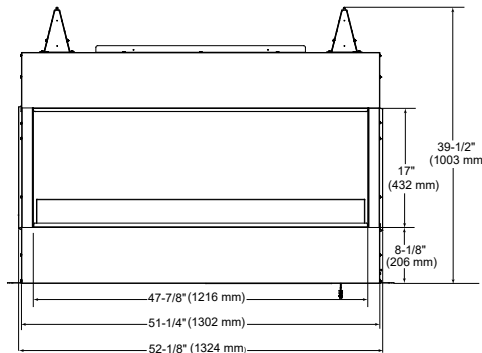

LANAI

Model	Front Width A		Height B		Depth C		Viewing Area D x E	BTU/hr Input
	Unit	Framing	Unit	Framing	Unit	Framing		
Lanai 48"	52-1/8" [1324]	52-3/4" [1340]	39-1/2" [1003]	39-3/4" [1009]	13-3/8" [340]	13-3/8" [340]	47-7/8" x 17" [1216 x 432]	55,000
Lanai 60"	64-1/8" [1629]	64-3/4" [1645]	39-1/2" [1003]	39-3/4" [1009]	13-3/8" [340]	13-3/8" [340]	60" x 17" [1524 x 432]	65,000

Front View

Side View

LANAI DOUBLE-SIDED

Model	Width		Height		Depth		Viewing Area	BTU/hr Input
	Unit	Framing	Unit	Framing	Unit	Framing		
Lanai See-Through 48"	52-1/8" [1324]	52-3/4" [1340]	39-1/2" [1003]	39-3/4" [1009]	13" [330]	11-5/8" [295]	47-7/8" x 17" [1216 x 432]	55,000

Front View

Side View

COURTYARD

Model	Front Width A		Back Width B		Height		Depth		Viewing Area	BTU/hr Input
	Unit	Framing	Unit	Framing	Unit	Framing	Unit	Framing		
Courtyard 36"	36" [914]	42-1/2" [1080]	31-1/4" [794]	42-1/2" [1080]	34" [864]	34-1/4" [870]	20" [508]	20-1/4" [514]	36" x 30" [914 x 762]	55,000
Courtyard 42"	42" [1067]	48-1/2" [1232]	37-1/4" [946]	48-1/2" [1232]	34" [864]	34-1/4" [870]	20" [508]	20-1/4" [514]	42" x 30" [1067 x 762]	55,000

Top View

Front View

Side View

VESPER

VILLAWOOD

Model	Front Width		Back Width		Height		Depth		Viewing Area
	Unit	Framing	Unit	Framing	Unit	Framing	Unit	Framing	
Villawood-36"	41" [1041]	42" [1067]	23-3/4" [603]	42" [1067]	39-1/2" [1003]	39-3/4" [1010]	21-3/8" [544]	21-1/2" [546]	36" x 20-7/8" [914 x 532]
Villawood-42"	47" [1194]	48" [1219]	29-3/4" [756]	48" [1219]	39-1/2" [1003]	39-3/4" [1010]	21-3/8" [544]	21-1/2" [546]	42" x 20-7/8" [1067 x 532]