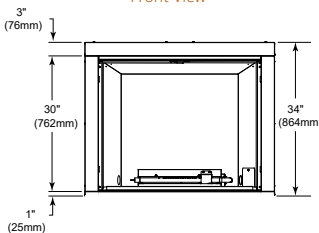

Front View

Side View

LANAI DOUBLE-SIDED

Model	Width		Height		Depth		Viewing Area	BTU/hr Input
	Unit	Framing	Unit	Framing	Unit	Framing		
Lanai See-Through 48"	52-1/8" [1324]	52-3/4" [1340]	39-1/2" [1003]	39-3/4" [1009]	13" [330]	11-5/8" [295]	47-7/8" x 17" [1216 x 432]	55,000

Front View

Side View

COURTYARD

Model	Front Width A		Back Width B		Height		Depth		Viewing Area	BTU/hr Input
	Unit	Framing	Unit	Framing	Unit	Framing	Unit	Framing		
Courtyard 36"	36" [914]	42-1/2" [1080]	31-1/4" [794]	42-1/2" [1080]	34" [864]	34-1/4" [870]	20" [508]	20-1/4" [514]	36" x 30" [914 x 762]	55,000
Courtyard 42"	42" [1067]	48-1/2" [1232]	37-1/4" [946]	48-1/2" [1232]	34" [864]	34-1/4" [870]	20" [508]	20-1/4" [514]	42" x 30" [1067 x 762]	55,000

Top View

Front View

Side View

VESPER

VILLAWOOD

Model	Front Width		Back Width		Height		Depth		Viewing Area
	Unit	Framing	Unit	Framing	Unit	Framing	Unit	Framing	
Villawood-36"	41" [1041]	42" [1067]	23-3/4" [603]	42" [1067]	39-1/2" [1003]	39-3/4" [1010]	21-3/8" [544]	21-1/2" [546]	36" x 20-7/8" [914 x 532]
Villawood-42"	47" [1194]	48" [1219]	29-3/4" [756]	48" [1219]	39-1/2" [1003]	39-3/4" [1010]	21-3/8" [544]	21-1/2" [546]	42" x 20-7/8" [1067 x 532]