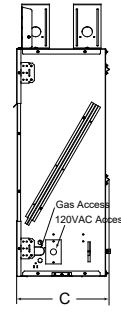

Front View

Side View

LANAI DOUBLE-SIDED

Model	Width		Height		Depth		Viewing Area	BTU/hr Input
	Unit	Framing	Unit	Framing	Unit	Framing		
Lanai See-Through 48"	52-1/8" [1324]	52-3/4" [1340]	39-1/2" [1003]	39-3/4" [1009]	13" [330]	11-5/8" [295]	47-7/8" x 17" [1216 x 432]	55,000