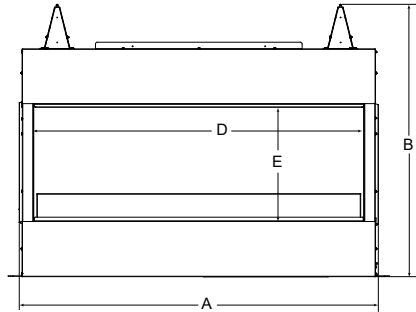

Front View

Side View

LANAI DOUBLE-SIDED

Model	Width		Height		Depth		Viewing Area	BTU/hr Input
	Unit	Framing	Unit	Framing	Unit	Framing		
Lanai See-Through 48"	52-1/8" [1324]	52-3/4" [1340]	39-1/2" [1003]	39-3/4" [1009]	13" [330]	11-5/8" [295]	47-7/8" x 17" [1216 x 432]	55,000