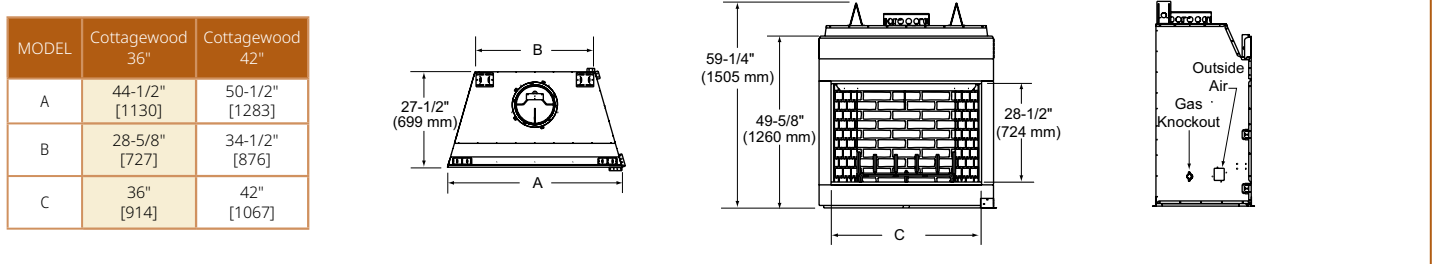

COTTAGEWOOD

Model	Front Width		Back Width		Height		Depth		Viewing Area
	Unit	Framing	Unit	Framing	Unit	Framing	Unit	Framing	
Cottagewood-36"	44-1/2" [1130]	45-1/2" [1156]	28-5/8" [727]	45-1/2" [1156]	59-1/4" [1505]	59-3/4" [1518]	27-1/2" [699]	28" [711]	36" x 28-1/2" [914 x 724]
Cottagewood-42"	50-1/2" [1283]	51-1/2" [1308]	34-1/2" [876]	51-1/2" [1308]	59-1/4" [1505]	59-3/4" [1518]	27-1/2" [699]	28-1/2" [724]	42" x 28-1/2" [1067 x 724]

Drawings to the right represent the 36" and 42" combined.