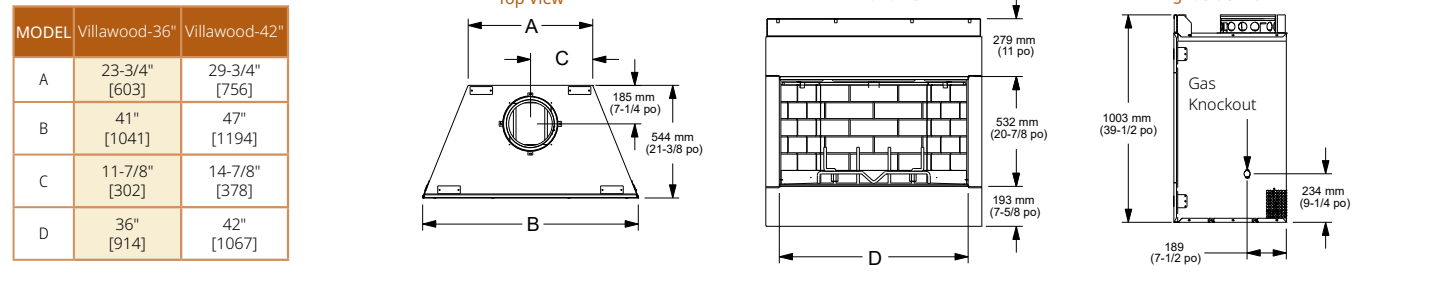

VILLAWOOD

Model	Front Width		Back Width		Height		Depth		Viewing Area
	Unit	Framing	Unit	Framing	Unit	Framing	Unit	Framing	
Villawood-36"	41" [1041]	42" [1067]	23-3/4" [603]	42" [1067]	39-1/2" [1003]	39-3/4" [1010]	21-3/8" [544]	21-1/2" [546]	36" x 20-7/8" [914 x 532]
Villawood-42"	47" [1194]	48" [1219]	29-3/4" [756]	48" [1219]	39-1/2" [1003]	39-3/4" [1010]	21-3/8" [544]	21-1/2" [546]	42" x 20-7/8" [1067 x 532]

Drawings to the right represent the 36" and 42" combined.