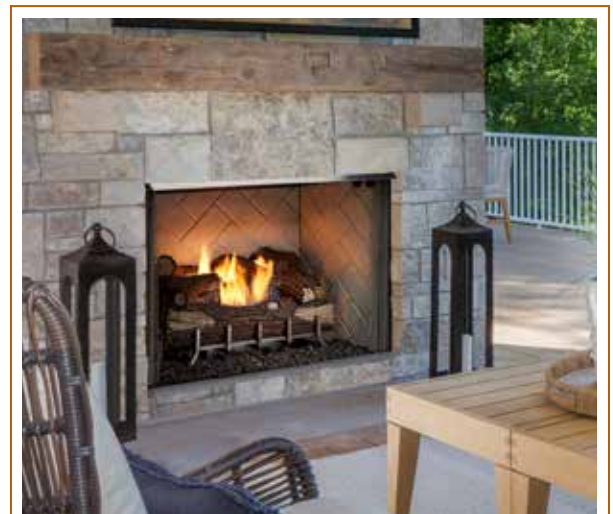

Vesper shown with standard stainless steel mesh curtain screen and herringbone brick interior