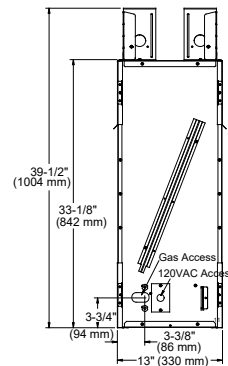

LANAI

Model	Front Width A		Height B		Depth C		Viewing Area D x E	BTU/hr Input
	Unit	Framing	Unit	Framing	Unit	Framing		
Lanai 48"	52-1/8" [1324]	52-3/4" [1340]	39-1/2" [1003]	39-3/4" [1009]	13-3/8" [340]	13-3/8" [340]	47-7/8" x 17" [1216 x 432]	55,000
Lanai 60"	64-1/8" [1629]	64-3/4" [1645]	39-1/2" [1003]	39-3/4" [1009]	13-3/8" [340]	13-3/8" [340]	60" x 17" [1524 x 432]	65,000

Front View

Side View

LANAI DOUBLE-SIDED

Model	Width		Height		Depth		Viewing Area	BTU/hr Input
	Unit	Framing	Unit	Framing	Unit	Framing		
Lanai See-Through 48"	52-1/8" [1324]	52-3/4" [1340]	39-1/2" [1003]	39-3/4" [1009]	13" [330]	11-5/8" [295]	47-7/8" x 17" [1216 x 432]	55,000

Front View

Side View

COURTYARD

Model	Front Width A		Back Width B		Height		Depth		Viewing Area	BTU/hr Input
	Unit	Framing	Unit	Framing	Unit	Framing	Unit	Framing		
Courtyard 36"	36" [914]	42-1/2" [1080]	31-1/4" [794]	42-1/2" [1080]	34" [864]	34-1/4" [870]	20" [508]	20-1/4" [514]	36" x 30" [914 x 762]	55,000
Courtyard 42"	42" [1067]	48-1/2" [1232]	37-1/4" [946]	48-1/2" [1232]	34" [864]	34-1/4" [870]	20" [508]	20-1/4" [514]	42" x 30" [1067 x 762]	55,000

Top View

Front View

Side View

VESPER

VILLAWOOD

Model	Front Width		Back Width		Height		Depth		Viewing Area
	Unit	Framing	Unit	Framing	Unit	Framing	Unit	Framing	
Villawood-36"	41" [1041]	42" [1067]	23-3/4" [603]	42" [1067]	39-1/2" [1003]	39-3/4" [1010]	21-3/8" [544]	21-1/2" [546]	36" x 20-7/8" [914 x 532]
Villawood-42"	47" [1194]	48" [1219]	29-3/4" [756]	48" [1219]	39-1/2" [1003]	39-3/4" [1010]	21-3/8" [544]	21-1/2" [546]	42" x 20-7/8" [1067 x 532]