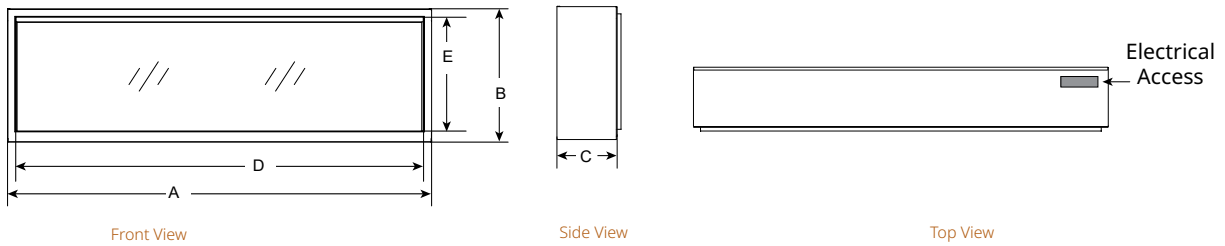

For complete information and valuable assistance on these products, contact us at:

outdoor
lifestyles
by hearth & home technologies®

fireplaces.com
800-927-6841

Limited Warranty**

Hearth & Home Technologies guarantees protection for all products in this brochure for a period of one year from the date of purchase.

The information provided in this literature is for planning purposes only and subject to change. The flame and ember appearance may vary based on the type of fuel burned and venting configuration used. Actual product appearance, including flame, may differ from product images. *Please consult the MSRP book for a complete list of optional accessories. **For full warranty details, see appropriate installation manual.

©2021 Hearth & Home Technologies.

UL US LISTED

HHT-1032U-0523