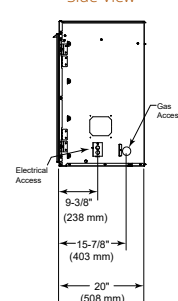

SPECIFICATIONS

LANAI

Model	Front Width A		Height B		Depth C		Viewing Area D x E	BTU/hr Input
	Unit	Framing	Unit	Framing	Unit	Framing		
Lanai 48"	52-1/8" [1324]	52-3/4" [1340]	39-1/2" [1003]	39-3/4" [1009]	13-3/8" [340]	13-3/8" [340]	47-7/8" x 17" [1216 x 432]	55,000
Lanai 60"	64-1/8" [1629]	64-3/4" [1645]	39-1/2" [1003]	39-3/4" [1009]	13-3/8" [340]	13-3/8" [340]	60" x 17" [1524 x 432]	65,000

LANAI DOUBLE-SIDED

Model	Width		Height		Depth		Viewing Area	BTU/hr Input
	Unit	Framing	Unit	Framing	Unit	Framing		
Lanai See-Through 48"	52-1/8" [1324]	52-3/4" [1340]	39-1/2" [1003]	39-3/4" [1009]	13" [330]	11-5/8" [295]	47-7/8" x 17" [1216 x 432]	55,000

COURTYARD

Model	Front Width A		Back Width B		Height		Depth		Viewing Area	BTU/hr Input
	Unit	Framing	Unit	Framing	Unit	Framing	Unit	Framing		
Courtyard 36"	36" [914]	42-1/2" [1080]	31-1/4" [794]	42-1/2" [1080]	34" [864]	34-1/4" [870]	20" [508]	20-1/4" [514]	36" x 30" [914 x 762]	55,000
Courtyard 42"	42" [1067]	48-1/2" [1232]	37-1/4" [946]	48-1/2" [1232]	34" [864]	34-1/4" [870]	20" [508]	20-1/4" [514]	42" x 30" [1067 x 762]	55,000

Side View