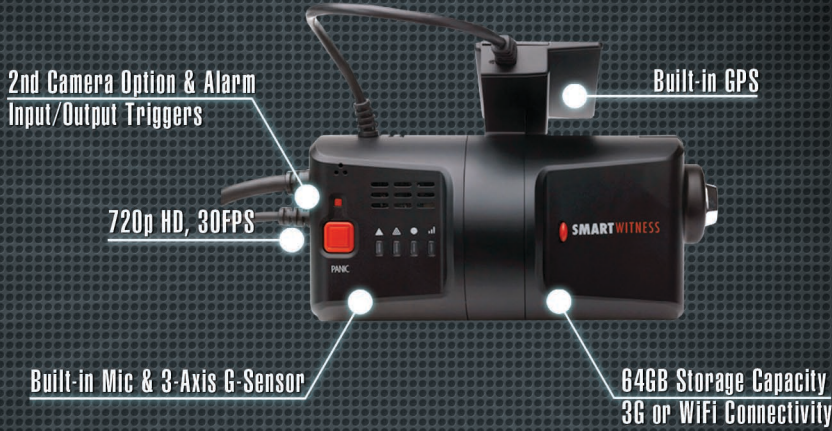

**All-in-One: 3G/WiFi Enabled Vehicle Accident Camera  
with Live Tracking & Real-Time Image Transfer**

**KP1S**

# KP1S

The SmartWitness KP1S is the world's most advanced incident camera with 720p HD video, 3G or WiFi connectivity, live GPS tracking, & drive behavior reports. Developed to provide evidence of events leading up to and during a road traffic accident, the KP1S provides instant notifications & images of road incidents in less than 60 seconds!

## DUAL CAMERA DESIGN

- ▶ 170° Wide Angle Lens, 720p
- ▶ 2nd Camera is Optional
- ▶ Various 2nd Camera Options
- ▶ Mount 2nd Camera Anywhere
- ▶ Tamper-Resistant Locking Cover
- ▶ Automated Power-Up & Shutdown
- ▶ Compact Size: 4.5" x 2.5" dia
- ▶ Fast, Tool-Free Installation