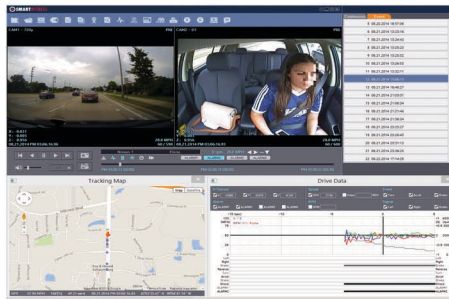

**All-in-One: 3G/WiFi Enabled Vehicle Accident Camera  
with Live Tracking & Real-Time Image Transfer**

**KP1S**

# KP1S

The SmartWitness KP1S is the world's most advanced incident camera with 720p HD video, 3G or WiFi connectivity, live GPS tracking, & drive behavior reports. Developed to provide evidence of events leading up to and during a road traffic accident, the KP1S provides instant notifications & images of road incidents in less than 60 seconds!

## VIDEO/DATA ANALYSIS

- ▶ Advanced Analysis Software
- ▶ Integrated Google™ Maps
- ▶ Detailed G-Force/Impact Data
- ▶ Printable Event Reports
- ▶ AVI Conversion Tool
- ▶ Log Data Viewer & Search filter
- ▶ View Vehicle speed, Direction Location, & Driving behaviors

- ▶ Optional 3G or WiFi Connectivity
- ▶ Server Software Available for Vehicle Fleets up to 300.
- ▶ Live Tracking & Geo-Fencing
- ▶ Drive Behavior Reporting
- ▶ Over-the-Air System Updates
- ▶ API Available for Integration with GPS tracking/telematics software