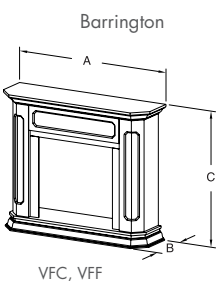

THE SOLSTICE VENT FREE INSERT

Quick Look:

- Clean transitional style suitable for any space
- Choose from a variety of finishing options from traditional logs to sleek fireglass media, to make the Solstice suit your space and taste
- Operates without power, so you'll never have to worry about another cold winter night, even if the grid is down.*
- Ventless design and zero clearance makes installation easy and affordable
- Expansive viewing area
- Available in millivolt or EcoLogic® control
- 135 cfm blower standard
- Easy access control panel

Vent Free Log Options

Finishing Options

Optional accessories for your Aria or Symphony fireplace system

Add powered heat circulation – select the 135 CFM BLO24T or 160 CFM BLOT forced air blower to quietly circulate the heat of your vent free Aria or Symphony fireplace or insert around your living space.

Ambient Technologies® offers a variety of remotes and accessories designed to bring the convenience of fireplace controls to your fingertips.

On/off and thermostatic remotes are available from Ambient Technologies for all Monessen vent free fireplaces. Consult your dealer to find the remote that's right for you, or visit monessenhearth.com or ambienttechnologies.com.

Touch screen hand-held remote with 6 hour, count down timer, large LCD screen, battery receiver and wall cover plates.

Hand-held remote with battery receiver and wall cover plates.