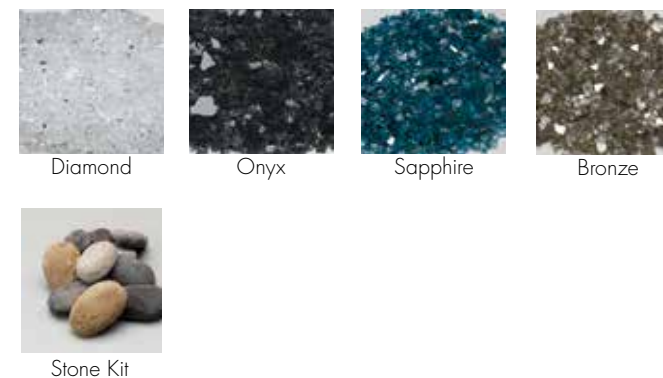

(It is important to remember that the appliance should be sized to fit the area in which it is to be installed and must meet any additional regional or local requirements.)

AVFL Artisan with Stainless Steel Face and Diamond Iceberg Glass on cover

Fireglass Options

Finishing Options

VFF Aria shown with Onyx and Diamond fireglass and Black Magic glass panels

VFF Aria shown with Cinnamon firebrick and Berkley Oak log set

Symphony shown with Onyx and Diamond fireglass and Black Magic glass panels

Optional Faces

Decorative face

Transitional face

Finishing Options

Cinnamon firebrick

Colonial Red firebrick

Black Magic glass panels

Black Porcelain panels