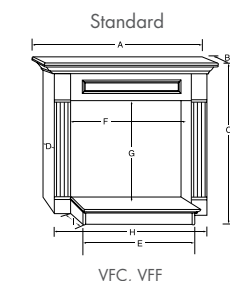

THE SOLSTICE VENT FREE INSERT

Quick Look:

- Clean transitional style suitable for any space
- Choose from a variety of finishing options from traditional logs to sleek fireglass media, to make the Solstice suit your space and taste
- Operates without power, so you'll never have to worry about another cold winter night, even if the grid is down.*
- Ventless design and zero clearance makes installation easy and affordable
- Expansive viewing area
- Available in millivolt or EcoLogic® control
- 135 cfm blower standard
- Easy access control panel

Vent Free Log Options

Finishing Options

Optional accessories for your Aria or Symphony fireplace system

Add powered heat circulation – select the 135 CFM BLO24T or 160 CFM BLOT forced air blower to quietly circulate the heat of your vent free Aria or Symphony fireplace or insert around your living space.

Ambient Technologies® offers a variety of remotes and accessories designed to bring the convenience of fireplace controls to your fingertips.

On/off and thermostatic remotes are available from Ambient Technologies for all Monessen vent free fireplaces. Consult your dealer to find the remote that's right for you, or visit monessenhearth.com or ambienttechnologies.com.

Touch screen hand-held remote with 6 hour, count down timer, large LCD screen, battery receiver and wall cover plates.

Hand-held remote with battery receiver and wall cover plates.