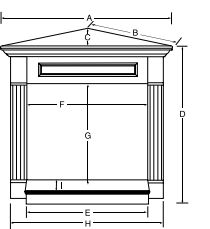

VFC, VFF

Barrington											Max adj opening WxH	Min adj opening WxH	Max fireplace depth
VFC24	BWC300	52 ½"	15"	44"	34 3/8"	5"	47 5/8"	30"	—	—	26 ½" X 27"	24" X 23 ½"	10 ½"
VFC32	BWC400	61 9/16"	18"	50 ¾"	34 3/8"	5"	47 5/8"	30"	—	—	35 ½" X 32 ¾"	32" X 29"	14"
VFF32	BWC500	67 ½"	22"	54 ¼"	—	—	—	—	—	—	42 x 37 3/8"	36 x 33"	18"
VFF36	BWC500	67 ½"	22"	54 ¼"	—	—	—	—	—	—	42 x 37 3/8"	36 x 33"	18"