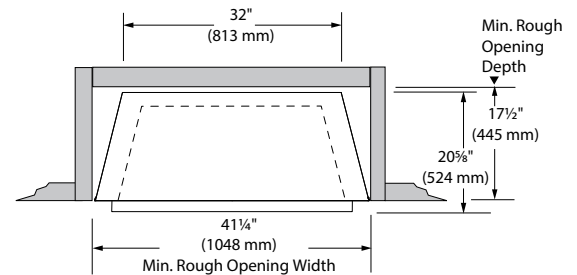

149 Cleveland Drive, Paris, Kentucky 40361
www.monessenhearth.com

To avoid personal injury or property damage, the product described by this brochure must be installed, operated and maintained in strict compliance with the instructions packaged with the product and all applicable building or fire codes. Contact local building or fire officials about restrictions and installation inspection requirements. All photographs and drawings on this brochure are for illustrative purposes only and are not intended for, nor should they be used as a substitute for the instructions packaged with the unit. Appearance and specifications of the product are subject to change without notice. 1215v2 © 2015 Hearth & Home Technologies.