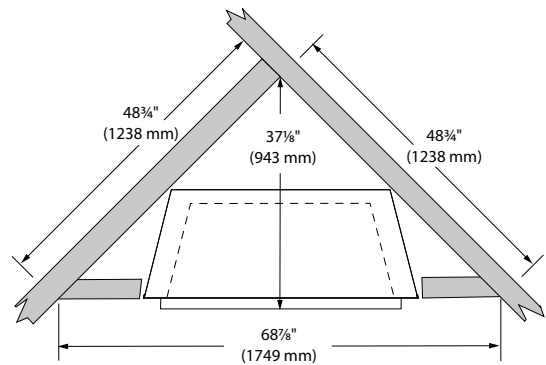

149 Cleveland Drive, Paris, Kentucky 40361
www.monessenhearth.com

To avoid personal injury or property damage, the product described by this brochure must be installed, operated and maintained in strict compliance with the instructions packaged with the product and all applicable building or fire codes. Contact local building or fire officials about restrictions and installation inspection requirements. All photographs and drawings on this brochure are for illustrative purposes only and are not intended for, nor should they be used as a substitute for the instructions packaged with the unit. Appearance and specifications of the product are subject to change without notice. 1215v2 © 2015 Hearth & Home Technologies.