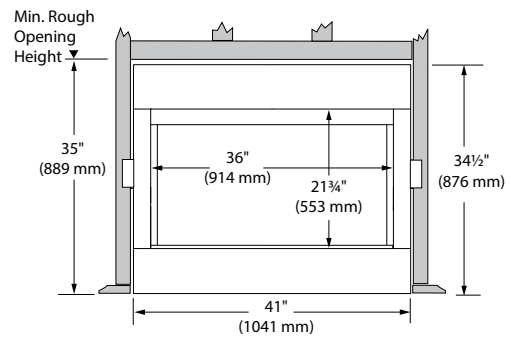

VFF36C with Black magic glass liner and Diamond and Onyx fireglass

149 Cleveland Drive, Paris, Kentucky 40361
www.monessenhearth.com

To avoid personal injury or property damage, the product described by this brochure must be installed, operated and maintained in strict compliance with the instructions packaged with the product and all applicable building or fire codes. Contact local building or fire officials about restrictions and installation inspection requirements. All photographs and drawings on this brochure are for illustrative purposes only and are not intended for, nor should they be used as a substitute for the instructions packaged with the unit. Appearance and specifications of the product are subject to change without notice. 1215v2 © 2015 Hearth & Home Technologies.