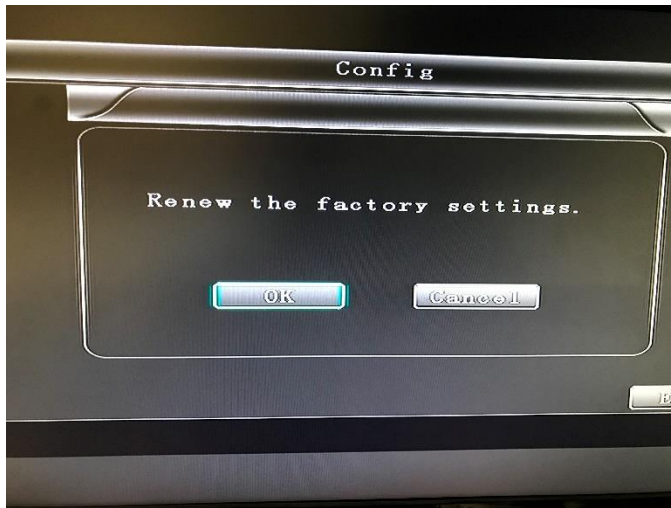

How to Factory reset

Menu (Default password 6666)

System

Config

Renew

Please Enter and enter on the message that comes up.

Once complete please reboot the SVD unit.