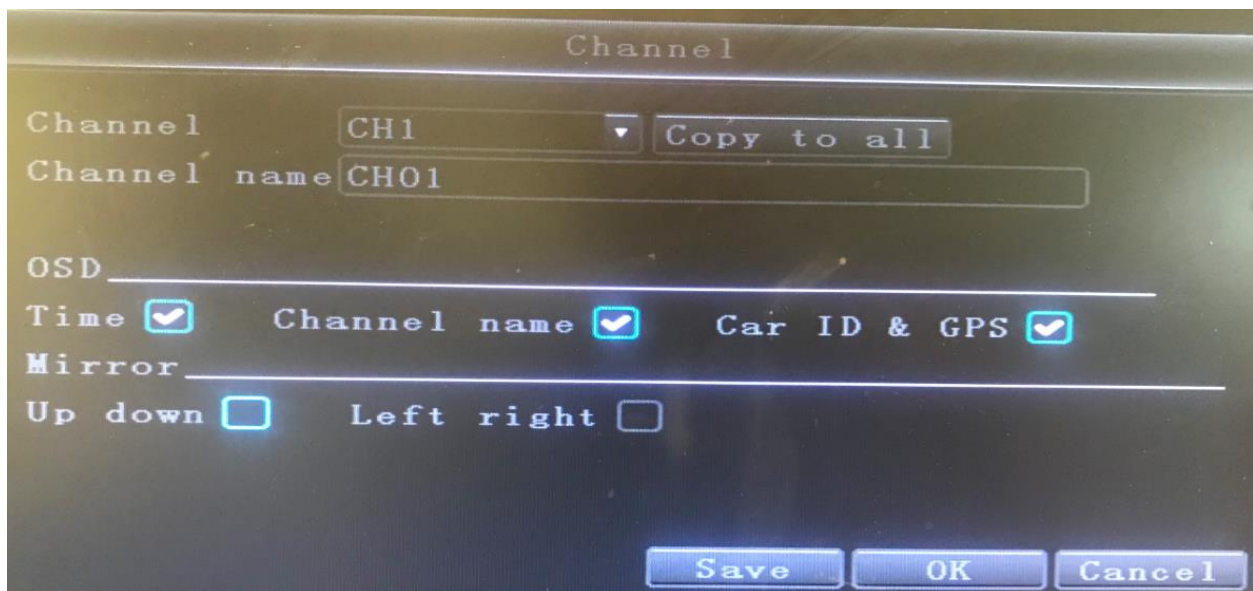

Channel

You can now change the camera UP/DOWN, LEFT/RIGHT

Please note for you can change the Channel at the top of the page, make sure you select SAVE between changes.

NOTE NO CHANGES WILL TAKE PLACE UNTIL YOU REBOOT THE SVD.