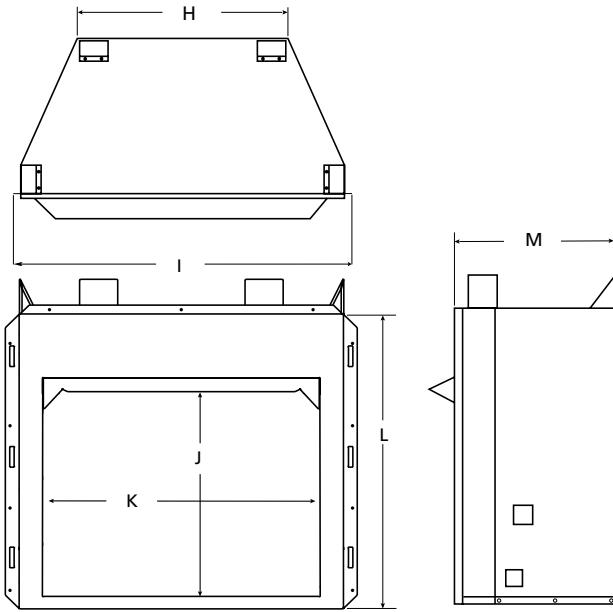

APPLIANCE SPECIFICATIONS

	VRE4032	VRE4036	VRE4042
H	22-7/16"	29-1/8"	36-1/8"
I	34-1/2"	41-1/8"	48-1/4"
J	23-7/8"	26-3/4"	29-5/8"
K	29-1/2"	35"	42"
L	32-1/4"	36-1/8"	40"
M	16-5/8"	21-1/8"	23-1/16"

FRAMING SPECIFICATIONS

	VRE4032	VRE4036	VRE4042
A	36-3/4"	40-1/2"	44-1/2"
B	35-7/8"	42-1/2"	49-5/8"
C	16-1/4"	20-3/4"	22-5/8"

INTERIOR PANEL OPTIONS (REQUIRED)

White Stacked

White Herringbone

Red Stacked

Red Herringbone

CORNER FRAMING SPECIFICATIONS

	VRE4032	VRE4036	VRE4042
D	30"	37"	43"
E	42-7/16"	52"	61"
F	35-7/8"	42-1/2"	49-5/8"
G	60"	74"	86"

IMPORTANT NOTES:

As with any fireplace, this appliance is extremely hot during operation. Read and understand all operating instructions before using this appliance. For further information, consult your dealer.