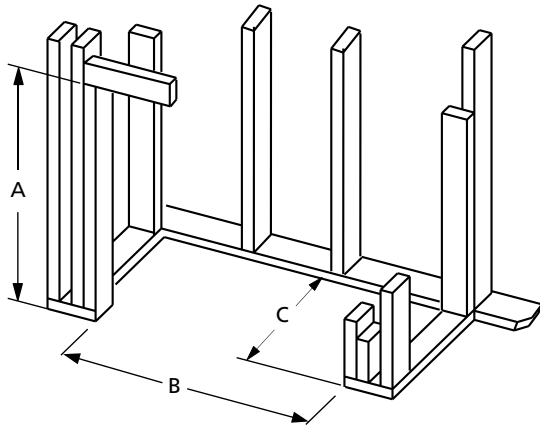

FEATURES

-  Available in 32", 36" and 42" models
-  Flush hearth floor design (hearth spacer not required for combustible floor installation)
-  Refractory panels available in a variety of colors and patterns
-  Stainless steel construction for long lasting outdoor use
-  Stainless steel mesh fire screens
-  20 year limited warranty

APPLIANCE SPECIFICATIONS

	VRE4032	VRE4036	VRE4042
H	22-7/16"	29-1/8"	36-1/8"
I	34-1/2"	41-1/8"	48-1/4"
J	23-7/8"	26-3/4"	29-5/8"
K	29-1/2"	35"	42"
L	32-1/4"	36-1/8"	40"
M	16-5/8"	21-1/8"	23-1/16"

FRAMING SPECIFICATIONS

	VRE4032	VRE4036	VRE4042
A	36-3/4"	40-1/2"	44-1/2"
B	35-7/8"	42-1/2"	49-5/8"
C	16-1/4"	20-3/4"	22-5/8"

INTERIOR PANEL OPTIONS (REQUIRED)

White Stacked

White Herringbone

Red Stacked

Red Herringbone

CORNER FRAMING SPECIFICATIONS