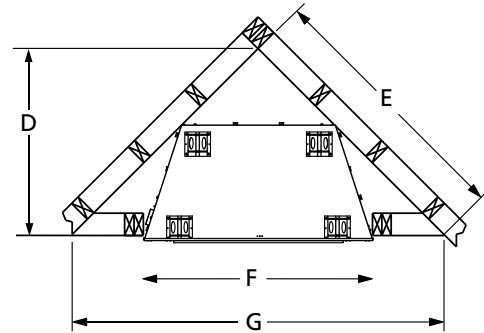

APPLIANCE SPECIFICATIONS

	VRE4032	VRE4036	VRE4042
H	22-7/16"	29-1/8"	36-1/8"
I	34-1/2"	41-1/8"	48-1/4"
J	23-7/8"	26-3/4"	29-5/8"
K	29-1/2"	35"	42"
L	32-1/4"	36-1/8"	40"
M	16-5/8"	21-1/8"	23-1/16"

FRAMING SPECIFICATIONS

	VRE4032	VRE4036	VRE4042
A	36-3/4"	40-1/2"	44-1/2"
B	35-7/8"	42-1/2"	49-5/8"
C	16-1/4"	20-3/4"	22-5/8"

INTERIOR PANEL OPTIONS (REQUIRED)

White Stacked

White Herringbone

Red Stacked

Red Herringbone

CORNER FRAMING SPECIFICATIONS

	VRE4032	VRE4036	VRE4042
D	30"	37"	43"
E	42-7/16"	52"	61"
F	35-7/8"	42-1/2"	49-5/8"
G	60"	74"	86"

IMPORTANT NOTES:

As with any fireplace, this appliance is extremely hot during operation. Read and understand all operating instructions before using this appliance. For further information, consult your dealer.