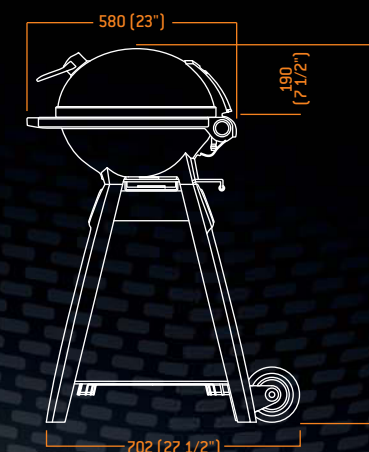

ACCESSORY HOOKS

A handy docking station for all things Bugg.
Product Code: 94992

WALL BRACKET

Product Code: 23330

PLANCHA PLATE

Product Code: B07 0015

Power: 20 MJ/hr
Weight: 21kg/46lbs

SERIOUS SMARTS