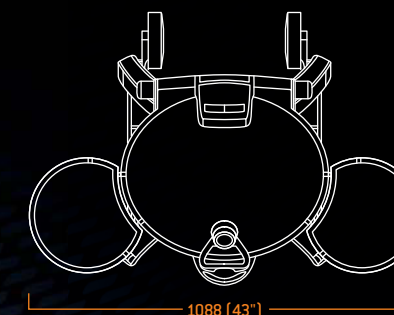

ACCESSORY HOOKS

A handy docking station for all things Bugg.
Product Code: 94992

WALL BRACKET

Product Code: 23330

PLANCHA PLATE

Product Code: B07 0015

Power: 20 MJ/hr
Weight: 21kg/46lbs

SERIOUS SMARTS