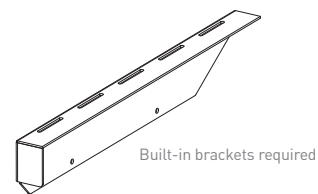

WHAT'S THE PLAN, STAN?

DISCOVERY 1100 BUILT-IN SERIES CUT OUT DIMENSIONS

For built-in installations: islands, masonry, other non-combustible material structures.

To suit models: 1100s and 1100e	3 burner	4 burner	5 burner
Width	720mm	880mm	1035mm
Height	280mm	280mm	280mm
Depth (includes 20mm rear ventilation clearance)	540mm	540mm	540mm
Clearance at rear (Min)	30mm	30mm	30mm
Minimum Clearance to Combustible Materials	450mm	450mm	450mm