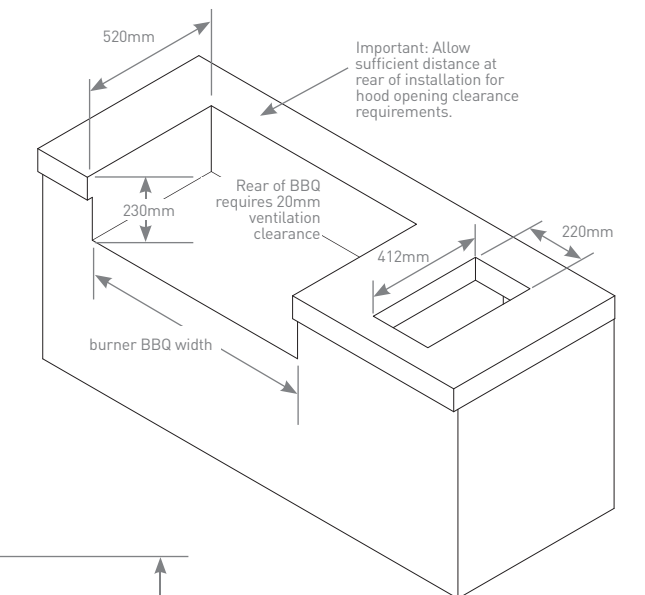

SIGNATURE BUILT-IN SERIES CUT OUT DIMENSIONS

For built-in installations: islands, masonry, other non-combustible material structures.

Signature Series Built-In BBQs	4 burner	5 burner
Width	828mm	985mm
Height	230mm	230mm
Depth (includes 20mm rear ventilation clearance)	520mm	520mm
Minimum clearance to combustible materials	450mm	450mm

Side / Wok Burner	4 burner	5 burner
Width	220mm	220mm
Depth	412mm	412mm
Minimum clearance to combustible materials	450mm	450mm