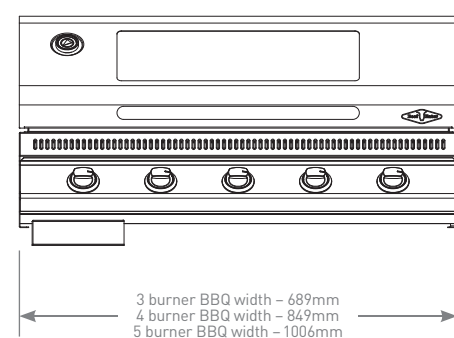

WHAT'S THE PLAN, STAN?

DISCOVERY 1100 BUILT-IN SERIES CUT OUT DIMENSIONS

For built-in installations: islands, masonry, other non-combustible material structures.

To suit models: 1100s and 1100e	3 burner	4 burner	5 burner
Width	720mm	880mm	1035mm
Height	280mm	280mm	280mm
Depth (includes 20mm rear ventilation clearance)	540mm	540mm	540mm
Clearance at rear (Min)	30mm	30mm	30mm
Minimum Clearance to Combustible Materials	450mm	450mm	450mm