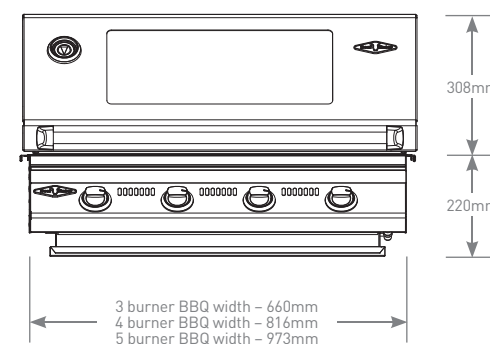

SIGNATURE BUILT-IN SERIES CUT OUT DIMENSIONS

For built-in installations: islands, masonry, other non-combustible material structures.

Signature Series Built-In BBQs	4 burner	5 burner
Width	828mm	985mm
Height	230mm	230mm
Depth (includes 20mm rear ventilation clearance)	520mm	520mm
Minimum clearance to combustible materials	450mm	450mm

Side / Wok Burner	4 burner	5 burner
Width	220mm	220mm
Depth	412mm	412mm
Minimum clearance to combustible materials	450mm	450mm