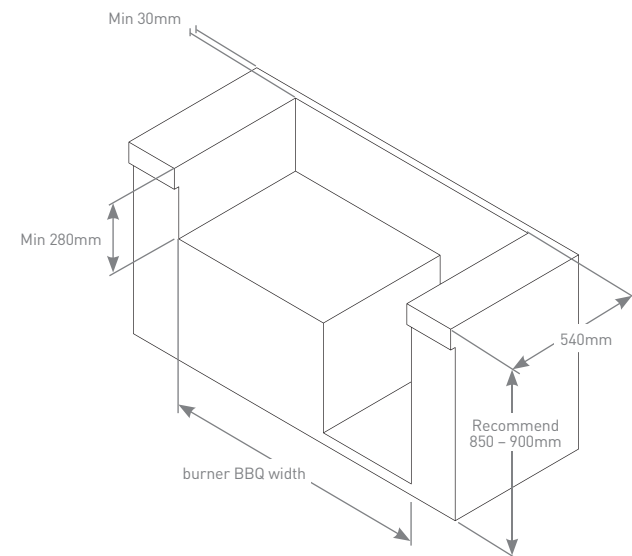

WHAT'S THE PLAN, STAN?

DISCOVERY 1100 BUILT-IN SERIES CUT OUT DIMENSIONS

For built-in installations: islands, masonry, other non-combustible material structures.

To suit models: 1100s and 1100e	3 burner	4 burner	5 burner
Width	720mm	880mm	1035mm
Height	280mm	280mm	280mm
Depth (includes 20mm rear ventilation clearance)	540mm	540mm	540mm
Clearance at rear (Min)	30mm	30mm	30mm
Minimum Clearance to Combustible Materials	450mm	450mm	450mm