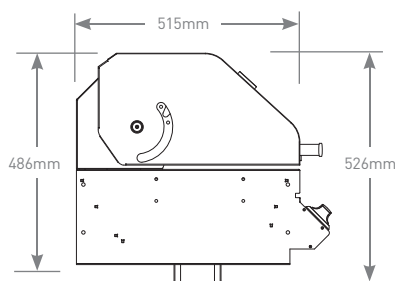

WHAT'S THE PLAN, STAN?

DISCOVERY 1100 BUILT-IN SERIES CUT OUT DIMENSIONS

For built-in installations: islands, masonry, other non-combustible material structures.

To suit models: 1100s and 1100e	3 burner	4 burner	5 burner
Width	720mm	880mm	1035mm
Height	280mm	280mm	280mm
Depth (includes 20mm rear ventilation clearance)	540mm	540mm	540mm
Clearance at rear (Min)	30mm	30mm	30mm
Minimum Clearance to Combustible Materials	450mm	450mm	450mm