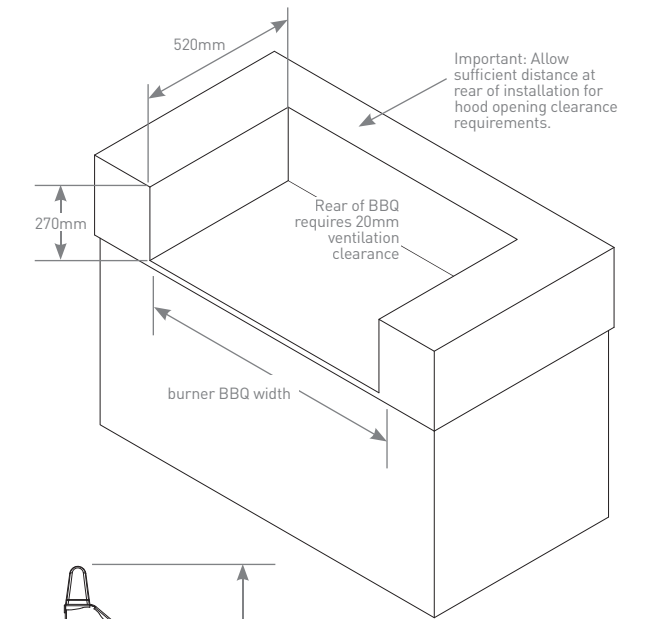

SIGNATURE SL BUILT-IN SERIES CUT OUT DIMENSIONS

For built-in installations: islands, masonry, other non-combustible material structures.

Signature SL Built-In BBQs	4 burner	5 burner
Width	1190mm	1345mm
Height	270mm	270mm
Depth (includes 20mm rear ventilation clearance)	520mm	520mm
Minimum clearance to combustible materials	450mm	450mm