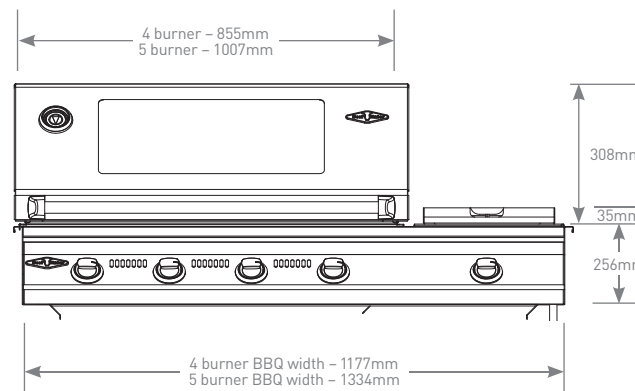

SIGNATURE SL BUILT-IN SERIES CUT OUT DIMENSIONS

For built-in installations: islands, masonry, other non-combustible material structures.

Signature SL Built-In BBQs	4 burner	5 burner
Width	1190mm	1345mm
Height	270mm	270mm
Depth (includes 20mm rear ventilation clearance)	520mm	520mm
Minimum clearance to combustible materials	450mm	450mm