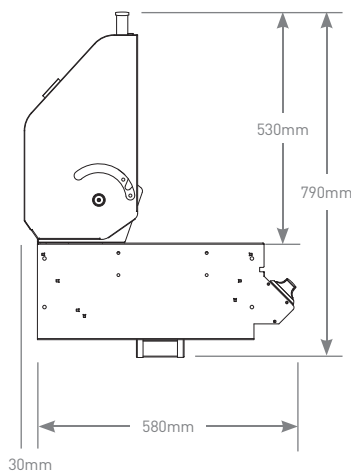

WHAT'S THE PLAN, STAN?

DISCOVERY 1100 BUILT-IN SERIES CUT OUT DIMENSIONS

For built-in installations: islands, masonry, other non-combustible material structures.

To suit models: 1100s and 1100e	3 burner	4 burner	5 burner
Width	720mm	880mm	1035mm
Height	280mm	280mm	280mm
Depth (includes 20mm rear ventilation clearance)	540mm	540mm	540mm
Clearance at rear (Min)	30mm	30mm	30mm
Minimum Clearance to Combustible Materials	450mm	450mm	450mm