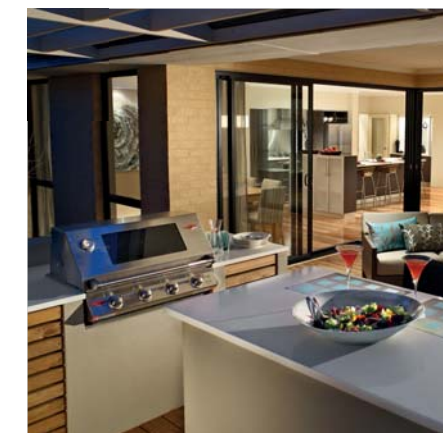

Winner of an Australian Design Award.

Features without a symbol are optional extras.