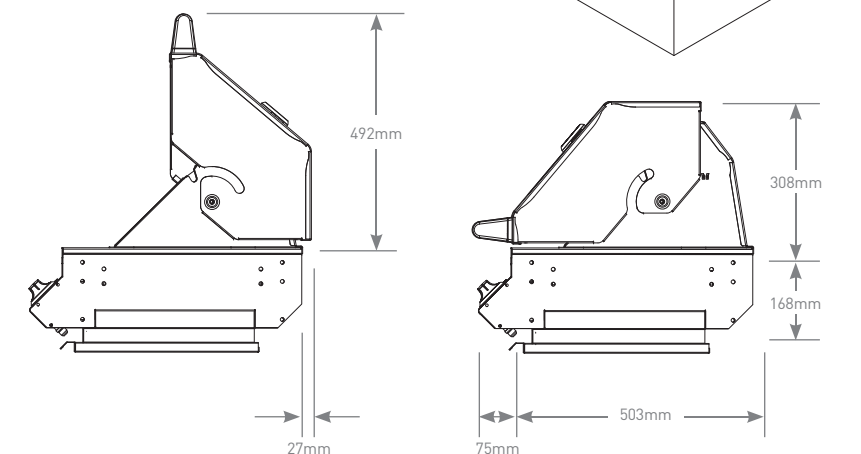

SIGNATURE BUILT-IN SERIES CUT OUT DIMENSIONS

For built-in installations: islands, masonry, other non-combustible material structures.

Signature Series Built-In BBQs	4 burner	5 burner
Width	828mm	985mm
Height	230mm	230mm
Depth (includes 20mm rear ventilation clearance)	520mm	520mm
Minimum clearance to combustible materials	450mm	450mm

Side / Wok Burner	4 burner	5 burner
Width	220mm	220mm
Depth	412mm	412mm
Minimum clearance to combustible materials	450mm	450mm