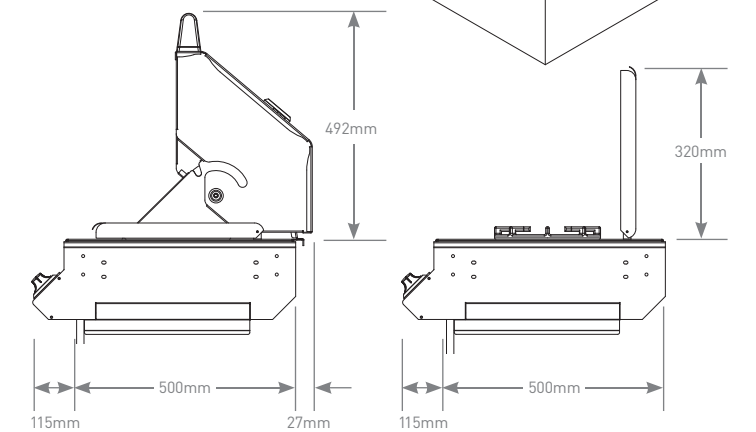

SIGNATURE SL BUILT-IN SERIES CUT OUT DIMENSIONS

For built-in installations: islands, masonry, other non-combustible material structures.

Signature SL Built-In BBQs	4 burner	5 burner
Width	1190mm	1345mm
Height	270mm	270mm
Depth (includes 20mm rear ventilation clearance)	520mm	520mm
Minimum clearance to combustible materials	450mm	450mm