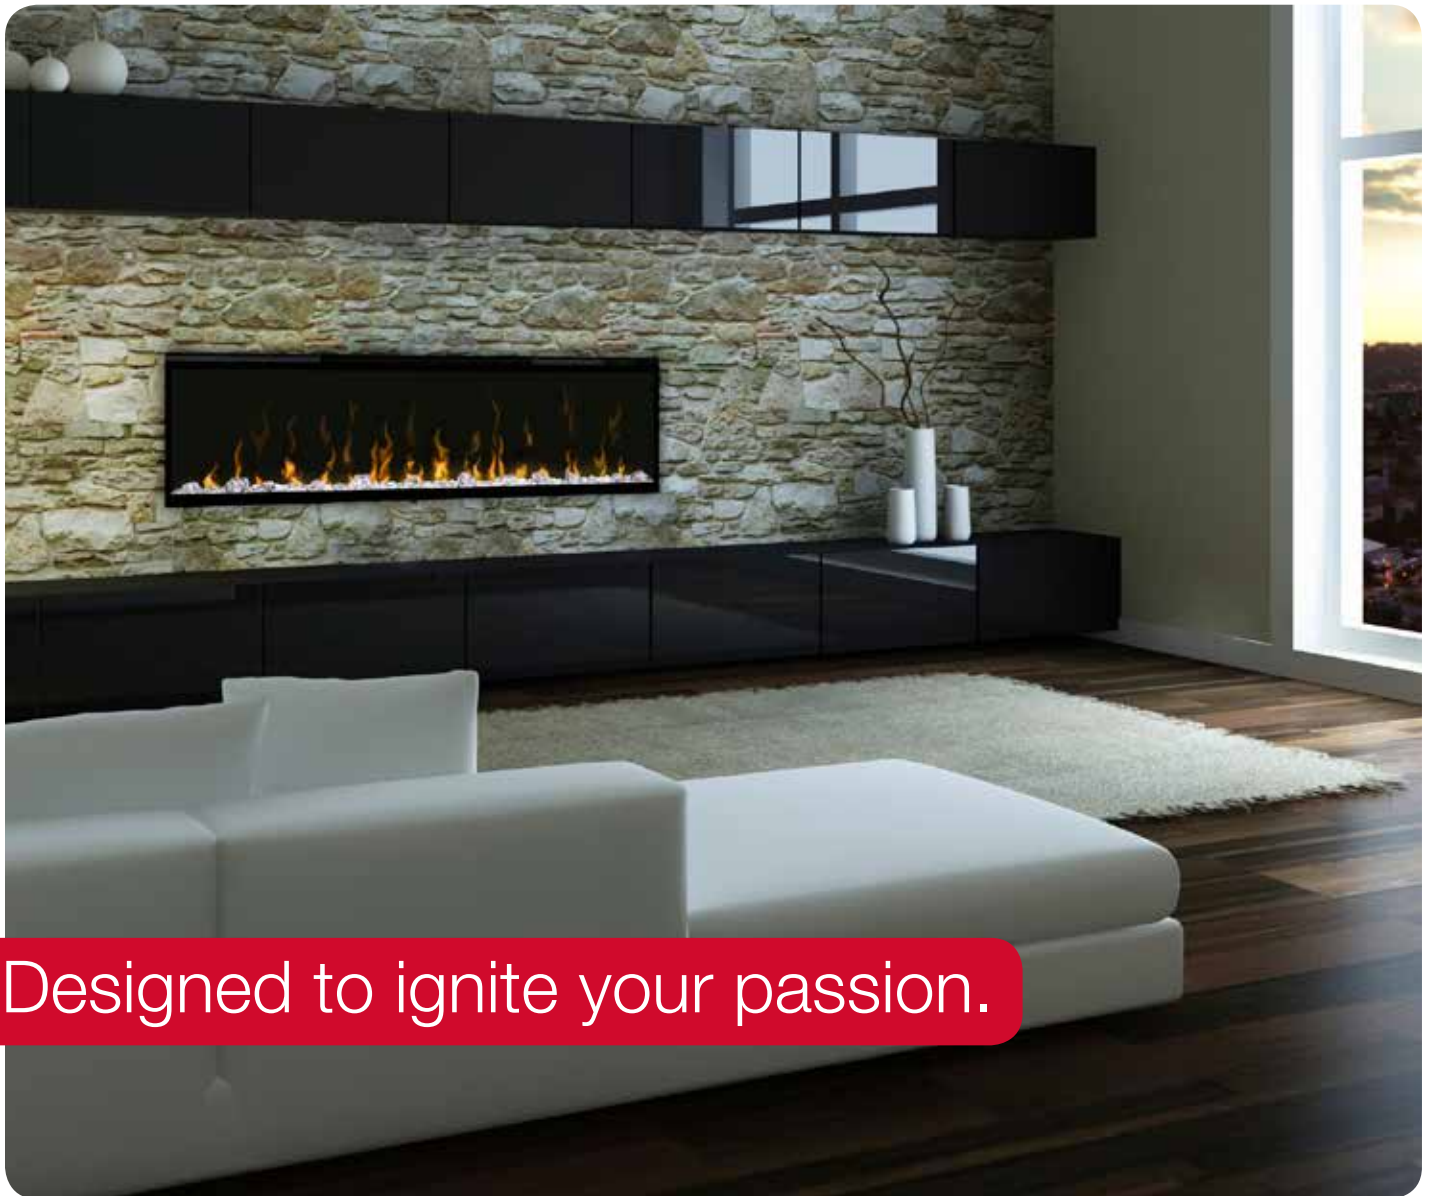

IgniteXL™

50" Linear Electric Fireplace

XLF50

Designed to ignite your passion.

IgniteXL™ stands apart as more lifelike and visually stunning than anything that came before it. With new, patented flame and heat technology, IgniteXL transforms the look and feel of any room. Installation is simpler and more flexible than ever, making the possibilities almost endless. Enjoy flawless panoramic views that ignite the senses from any angle.

IgniteXL™

50" Linear Electric Fireplace

XLF50

Accessories

Driftwood and River Rock Accessory Package
- 50" LF50DWS-KIT

Color Themes

Red

Blue

Specifications, finishes and dimensions are subject to change. [†]Limited warranty. ©2016 Dimplex North America Limited.

Features

- Multi-Fire XD™ Flame Effect**
A true alternative to gas, the patented Multi-Fire XD™ flame effect accurately reproduces a natural flame.
- Edge-to-Edge Glass**
Clean-face design offers flawless panoramic views.
- ComfortSaver™ Heating System**
The patented ComfortSaver™ ceramic heating system warms up to 1000 sq. ft. and uses less energy than the leading quartz infrared heater by automatically adjusting fan speed and heater wattage to safely and precisely match the requirements of the room.
- Color Themes**
Choose from brilliant color themes or cycle through a range of colors using the custom mode, freezing on the hue of your choice.
- Media Bed**
Diamond-like acrylic ice ember bed chunks sparkle with reflected light.
- Built-in Touch Controls**
Backlit controls are hidden when not in use.
- Heat Boost**
Delivers timed maximum heat output.
- Multi-function Remote**
Control 100% of the fireplace features from the comfort of your chair.
- Seamless Installation**
Low-profile design fully recesses in 2"x6" wall construction. Hardwire using 120V or 240V for powerful heating.
- Year-round Enjoyment**
Enjoy the ambiance of the flame with or without the heater.
- Safe**
Front glass stays cool to the touch.