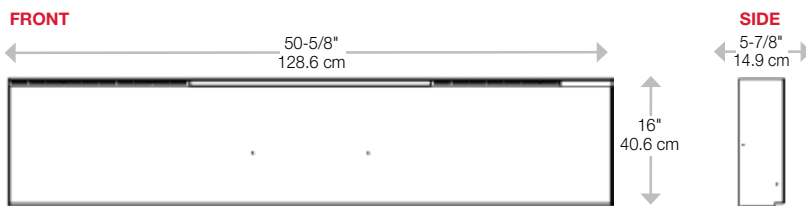

Framing Dimensions

120 Volts | 1,500 Watts | 5,118 BTU
240 Volts | 2,500 Watts | 8,530 BTU

Model #	Description	Lbs / Kg	UPC	Wty. [†]	Carton Dimensions (WxHxD)		Cube	
					Inches	cm	ft ³	m ³
XLF50	50" Linear Fireplace	73.1 / 33.3	781052 098725	2 yr.	56-3/8 x 21-1/4 x 12	143.0 x 54.0 x 30.5	8.3	0.24
LF50DWS-KIT	50" Driftwood and River Rock Accessory Package	7.0 / 3.17	781052 102842		34-1/4 x 5-7/8 x 8-1/8	87.2 x 14.98 x 20.57	0.94	0.02