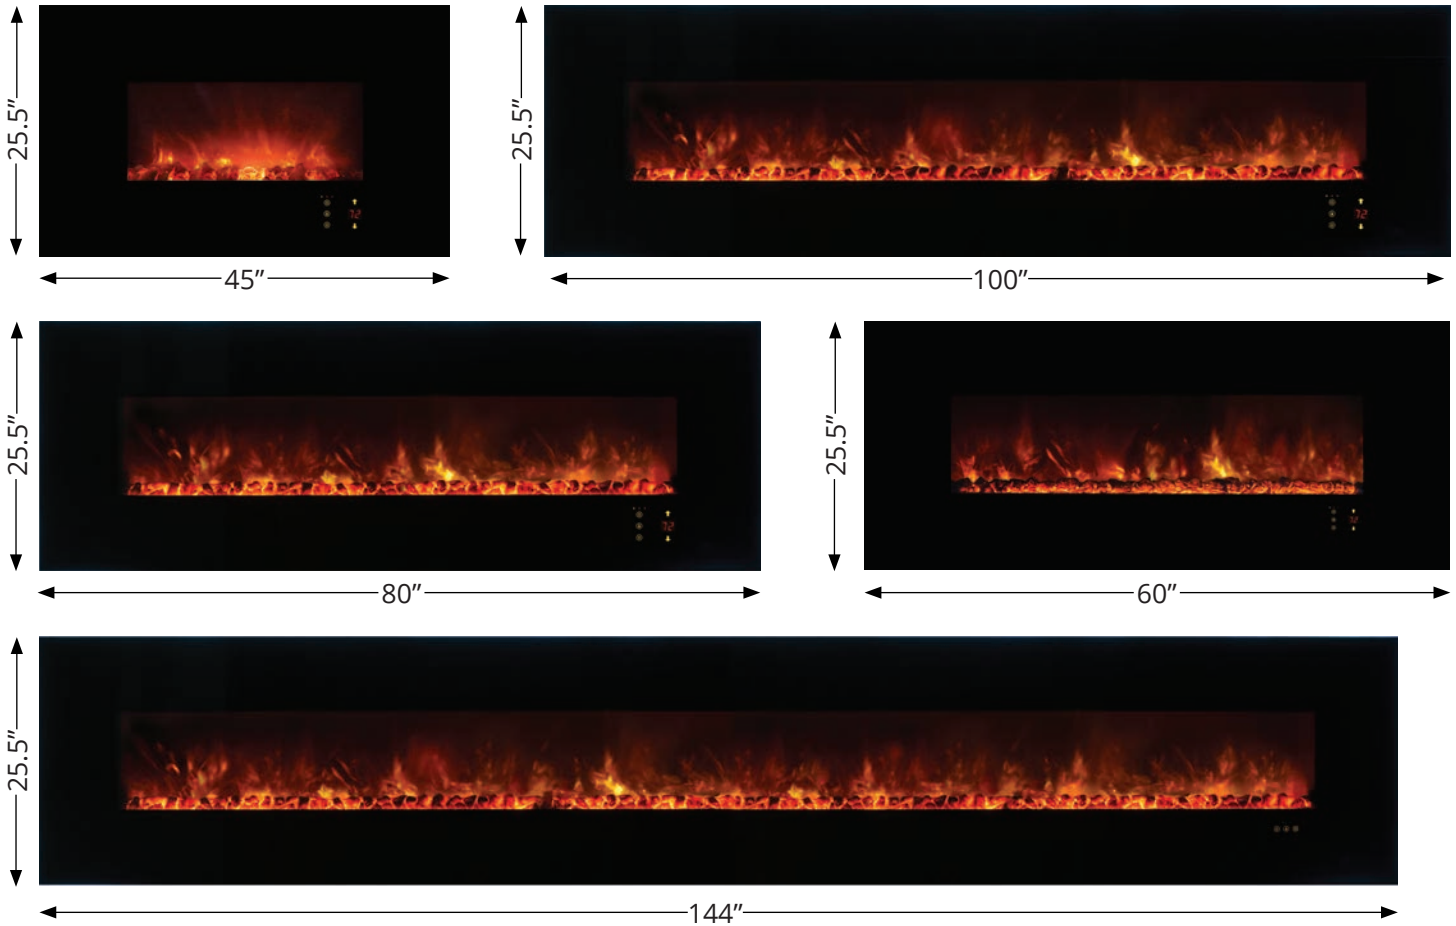

5 DIFFERENT SIZES