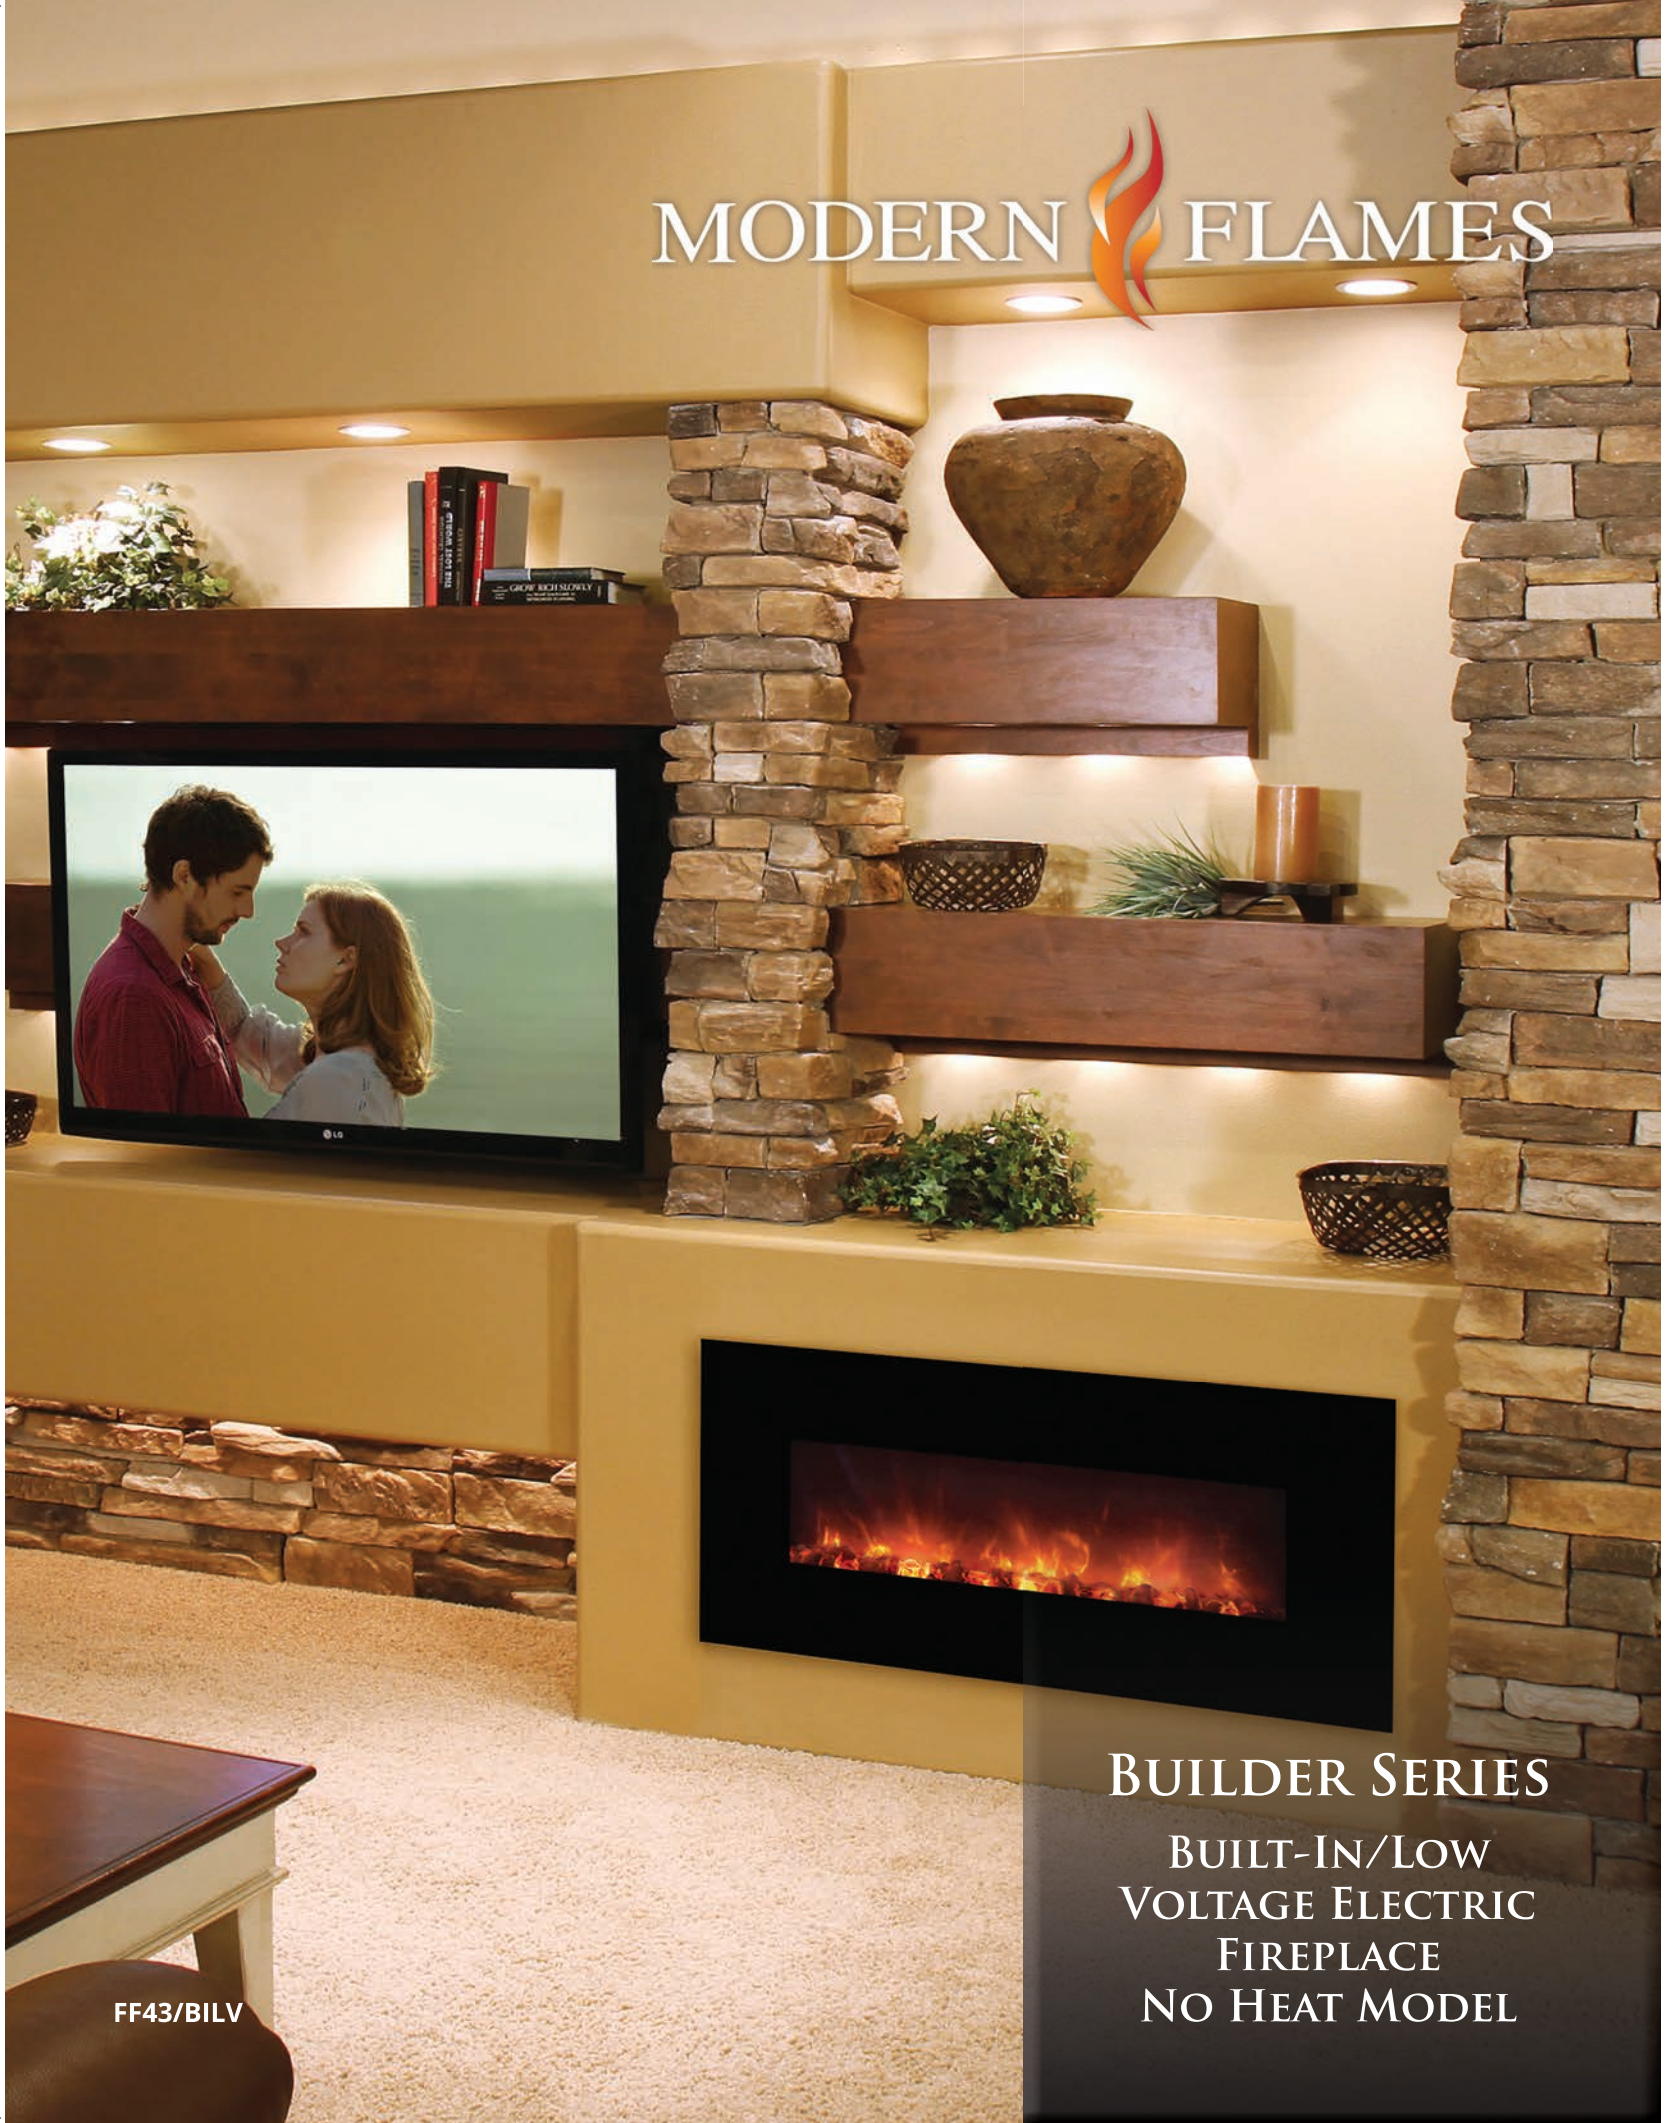

# MODERN FLAMES

**BUILDER SERIES**  
**BUILT-IN/LOW**  
**VOLTAGE ELECTRIC**  
**FIREPLACE**  
**NO HEAT MODEL**

FF43/BILV

SF40/BILV SOLO

FF43/BILV SOLO

### STANDARD FEATURES

- LED lighting for 70,000+ hour light bulb life (No Service)
- Recess able for a cleaner and more contemporary look and no black metal showing
- Attachment via nail flanges so it cannot easily be removed by tenants
- Wall switch direct wiring to alleviate needs for remotes and simplify the operation of the unit
- No heat to keep the energy cost usage affordable in situations where ambiance is key
- Simplicity of interior construction – again to provide service free product for the owners of the property
- Realistic flame appearance
- Can be placed on any wall where a picture could be hung – not taking any space out of the living space
- Glass fronts are safe to the touch
- Optional remote control