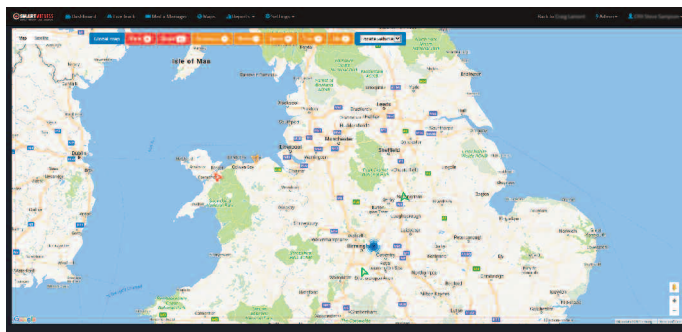

Vehicle Location Overview