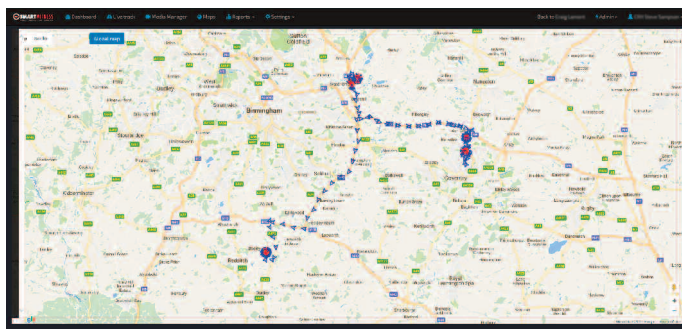

ed to your fingertips

Features/Benefits

Dashboard Interface

Access Vehicle Performance

Vehicle Location Overview

Route Replay

Features:

- 30 days storage on SmartWitness servers
- Dismiss/action driver behaviour alerts
- 10 second low cost, high quality snapshot images
- Download MP4 video remotely
- Audit trail of incident management and actions
- Google map integration
- Fleet performance reporting