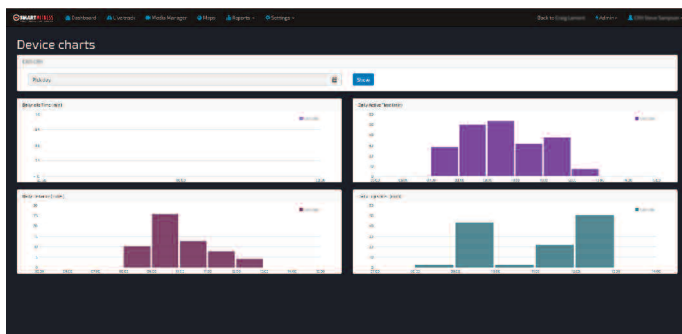

The power to back up your claim

With access to real-time and historical GPS position you can substantiate any claim - see exactly what happened, where it happened and how it happened. If there's a lesson to be learned there's no simpler, faster or better way to help educate your team.

The benefits don't end there! Industry statistics show that the faster any claim can be picked up and managed by your Insurer (whether you are at fault or not) the cheaper the claim is to resolve. The lower the claim cost the less impact it has on your insurance renewal/loss ratio. **It really is a win/win.**

ed to your fingertips

Features/Benefits

Dashboard Interface

Access Vehicle Performance

Vehicle Location Overview

Route Replay

Features:

- 30 days storage on SmartWitness servers
- Dismiss/action driver behaviour alerts
- 10 second low cost, high quality snapshot images
- Download MP4 video remotely
- Audit trail of incident management and actions
- Google map integration
- Fleet performance reporting