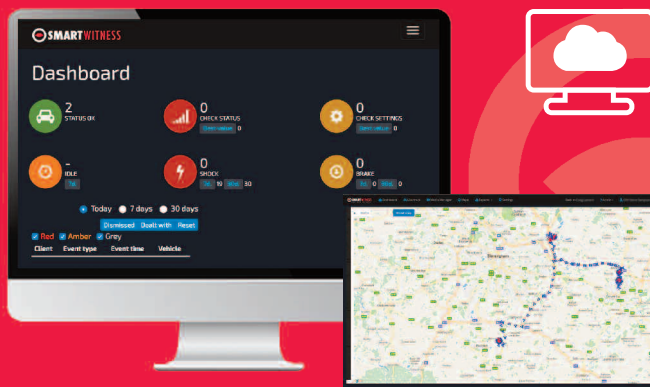

SMARTVIEW2

Online portal that delivers
Video/GPS Data

PROFESSIONAL INCIDENT NOTIFICATION/FNOL SOLUTION
FOR THE PROFESSIONAL FLEET OPERATOR

KP1S/KP2
Camera

On-board
SIM

Real-Time
Video

GPS Location
Information

Driver
Data

Online
Portal

Safer
Fleet

Simple, yet powerful telematics

Our online telematics portal helps deliver driver safety and protection information to you within seconds of an incident taking place. That may be a road collision, an unsafe speeding event or when someone wants to know you're looking out for them.

GPS vehicle position data from the KP1S or KP2 connected camera is sent to the portal every minute so you can accurately track vehicles and replay the route via the simple-to-use Website.

Real-time video evidence

3G/4G Connected

Cellular connectivity provides real-time images, live location, and on-demand HD video upload.

Event Analysis

Powerful software is included with every system to review, analyse and backup video on your PC.