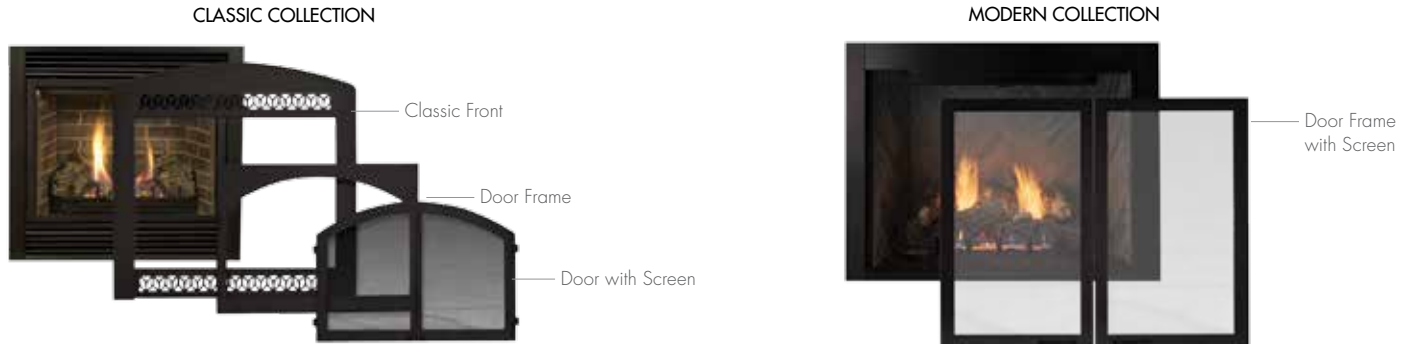

Feature and Accessory Quick Reference

	LCUF Lo-Rider	Lo-Rider Designer	MCUF Magnum	GRUF/GCUF	BUF Exacta
STANDARD FEATURES					
Design advantage	Tallest opening available for expansive view	Multi-sided	Larger size warms larger rooms	Multiple design options for customized look	Flexible installation and neutral design
CSA design certified (fits most 18", 24" and 30" vent free log sets)	Yes	Yes	Yes	Yes	Yes
Zero clearance design	Yes	Yes	Yes	Yes	Yes
Gas knock out (left and right side of units)	Yes	Yes	Yes	Yes	Yes
Curtain mesh screen	Yes	Yes	Yes	Yes	Yes
Junction box for electrical hook up	Yes	Yes	Yes	Yes	Yes
Fireplace opening	32", 36", 42"	See-Through	36", 42"	32", 36", 42"	36", 42"
Face design	Clean face circulating	Clean face circulating	Clean face circulating	Clean face circulating or louvered circulating	Clean face circulating
Wall cabinet compatible	No	—	Yes	Yes	—
OPTIONAL ACCESSORIES					
Outside air kit	AK22	AK4	AK4	AK4	AK22
Blower	BLOTMC, BLOTDL	BLOTDL	BLOTMC	BLOTMC	BLOTMC
AVAILABLE FACINGS AND DOORS					
Classic Collection	—	—	Available*	Available**	—
Modern Collection	Available	Available	—	—	—

Facings and Doors

*Filigree panels from the Classic Collection not available for these models.

**Arched fronts with lower control door and filigree panels fit the louvered boxes only. Cabinet doors and frames fit both louvered and radiant boxes.

Cabinet and Mantel Dimensions

STANDARD WALL CABINET MANTELS (HEARTH INCLUDED WITH CABINET)

Product	Cabinet	A	B	C	D	E	F	G	H	I
GCUF/GRUF32	WSHGC32	57-3/4"	21"	49-3/4"	18"	39-1/4"	37-3/4"	35-7/8"	52-1/4"	5"
GCUF/GRUF36	WSHGC36	61-1/2"	22-1/4"	49-3/4"	19-3/8"	43-1/4"	41-3/4"	35-7/8"	56-1/4"	5"

BARRINGTON

Product	Cabinet	A	B	C	Max adj opening WxH	Min adj opening WxH	Max fireplace depth
GCUF32, GCUF36, GRUF32, GRUF36, MCUF36*	BWC500	67-1/2"	22"	54-1/4"	42" x 37-3/8"	36" x 33"	18"