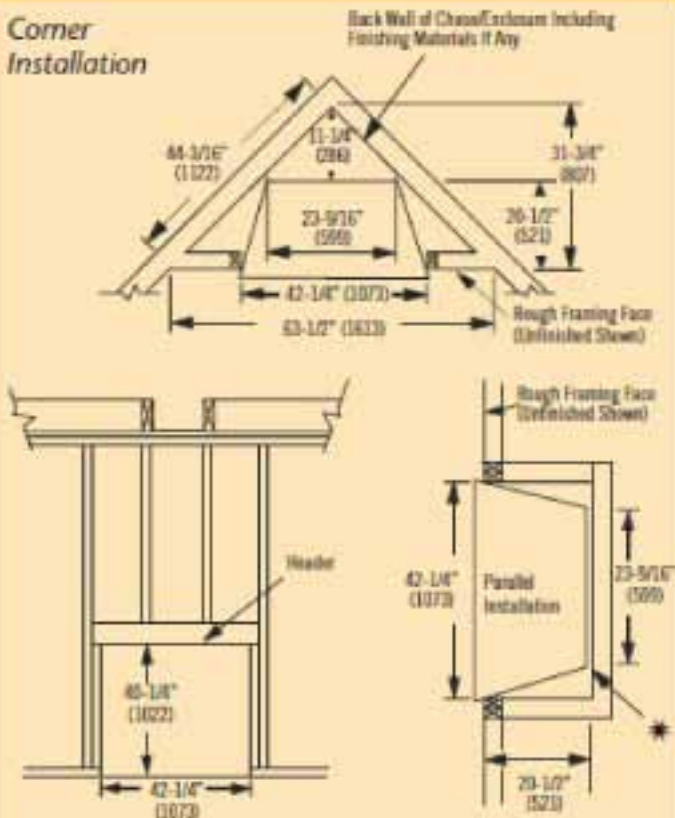

EWVF36 Vent Free Firebox & Accessories

Model Number	Description
EWVF36	36" Vent Free Firebox
FBK100	Blower
JBK	Junction Box Kit

FRAMING DIMENSIONS

Corner Installation

* Back Wall of Chase/Enclosure including Finishing Materials if Any

Standard Features:

- Traditional pattern brick liner (back and sides) offers custom masonry look
- Charcoal finish canopy
- Mesh draw screens
- Durable charcoal powder coat finish
- Easy gas line access with knockouts on both sides

HEARTH DIMENSIONS