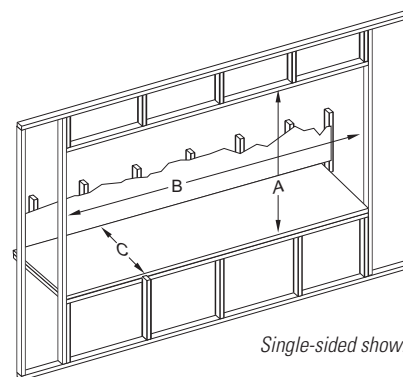

Single-sided shown