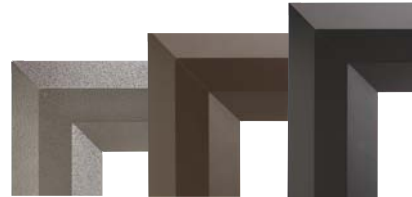

Be bold with one of our Decorative Face Trim Frames in aged silver, aged copper or black.