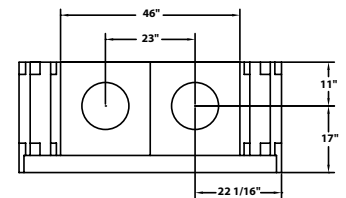

Modular Masonry

Fireplace Systems

Grand Meridian Accessories