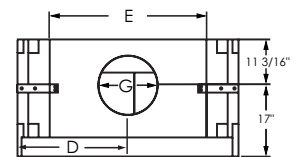

TOP VIEWS

MM33 - MM49