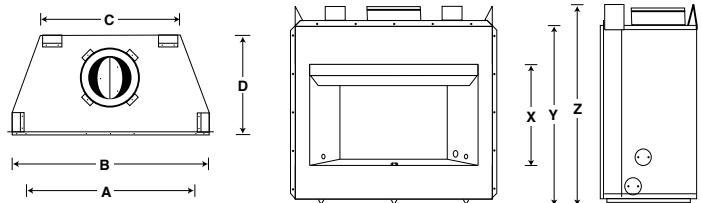

Accessories including 8" wood burning pipe on pages 10 & 12.

Product Dimensions							
Size	A	B	C	D	X	Y	Z
36"	35	41	29	21	21	37	41 1/4
42"	42	48	36	23	24	41	45 1/4

Note: All measurements are in inches. Dimensions on this catalog are approximate. For accurate dimensions, refer to the installation instructions.