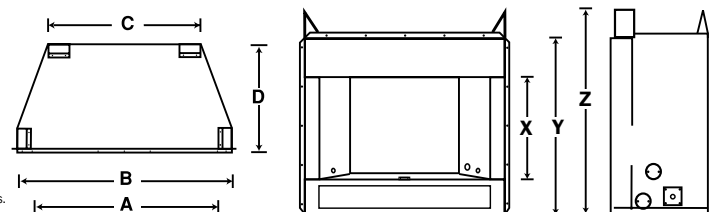

OUTDOOR PRODUCTS

THE ULTIMATE COMPLIMENT TO ANY OUTDOOR ROOM

For Centuries, a traditional masonry fireplace has been the focal point of the home. And over the years, creative new designs and features have enhanced both form and function of the hearth. Fireplace manufacturers instinctively compare their fireplaces to traditional, masonry wood burners. But only one manufactured fireplace line can really call itself "Masonry". FMI's patented Mosaic Masonry™ features real firebrick finished interiors, with no visible sheet metal for the authentic richness and beauty of a custom, site-built masonry fireplace.

Venetian Outdoor Vent-Free Gas Fireplaces