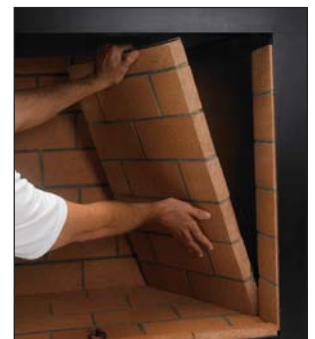

Steel reinforced masonry firebrick wall systems easily slip into place and securely fasten to the steel fireplace chassis.

Product Dimensions							
Size	A	B	C	D	X	Y	Z
36"	36	45	29	26	30	49	54 1/2
42"	42	51	30 1/2	28	30	49	54 1/2
50"	50	59	38 1/2	28	30	49	54 1/2