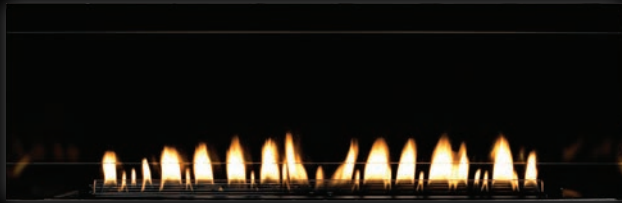

Standard Matte Black interior.

Porcelain Black Liner adds to the illusion of depth.

Cobalt Blue Liner creates the mood of a night sky.
(Available for VFLL30 models only)

Porcelain White Liner reflects flames and room light, while preserving a lighter, more open feel.