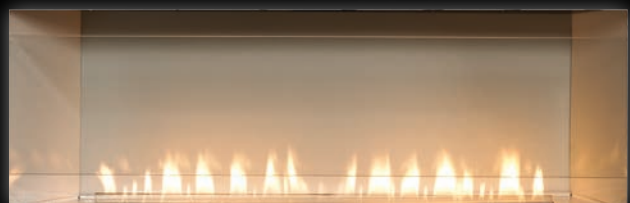

All frames provide a clean transition to the surrounding wall to accentuate the Boulevard's modern design.

BOULEVARD VENT-FREE LINEAR FIREPLACE ACCESSORIES

The Boulevard's matte black interior makes a great backdrop for the linear burner, but we also offer porcelain liners, decorative media, and overhead lighting to let you completely change the character of your fireplace.

Standard Matte Black interior.

Porcelain Black Liner adds to the illusion of depth.

Cobalt Blue Liner creates the mood of a night sky.
(Available for VFLL30 models only)

Porcelain White Liner reflects flames and room light, while preserving a lighter, more open feel.