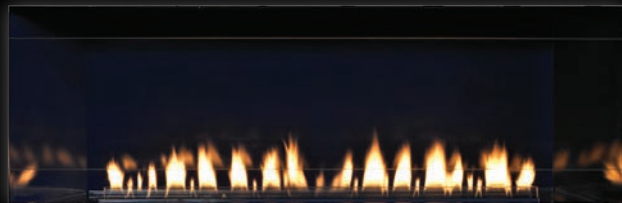

Standard Matte Black interior.

Porcelain Black Liner adds to the illusion of depth.

Cobalt Blue Liner creates the mood of a night sky.
(Available for VFLL30 models only)

Porcelain White Liner reflects flames and room light, while preserving a lighter, more open feel.