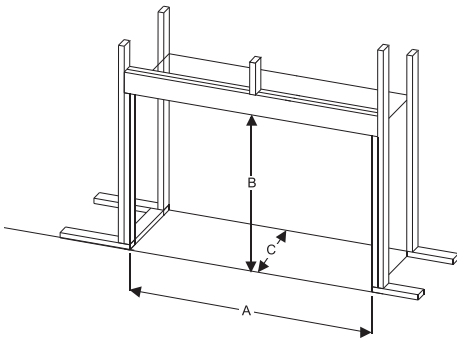

FRAMING DIMENSIONS

	38-inch models	48-inch models
A	43 1/2	53
B	35 1/4	35 1/4
C	13 3/4	12 1/4

measurements given in inches

WARRANTY: All Vent-Free products carry a 5-year limited warranty with a 5-year limited labor warranty. Remote control systems carry a 1-year limited parts warranty.

TYPE OF GAS (State on Order): Natural or LP

Empire is committed to continuous product improvement; specifications are subject to change without notice. Dimensions in this brochure are approximate; read and follow the framing dimensions in the owner's manual supplied with your Empire product.

Empire Comfort Systems has manufactured safe, reliable heating systems since 1932. We take pride in our reputation for quality products, backed by the best sales, service, and distribution network in this industry. These fireplaces combine proven technologies with exceptional artistry and craftsmanship to add beauty and warmth to any home.

Refer to your Owner's Manual for complete installation and safety information.

Boulevard
VENT-FREE LINEAR FIREPLACES

Authorized Dealer:

Member of the following industry associations:

This appliance is design-certified to the ANSI standard by:

918 Freeburg Avenue
Belleville, IL 62220
info@empirecomfort.com

00916 2/15/14