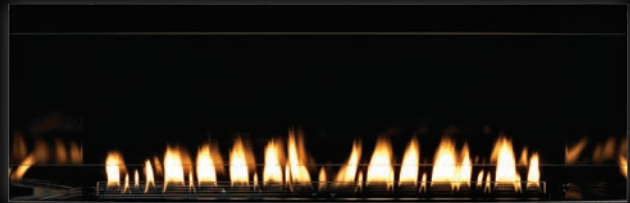

Standard Matte Black interior.

Porcelain Black Liner adds to the illusion of depth.

Cobalt Blue Liner creates the mood of a night sky.
(Available for VFLL30 models only)

Porcelain White Liner reflects flames and room light, while preserving a lighter, more open feel.