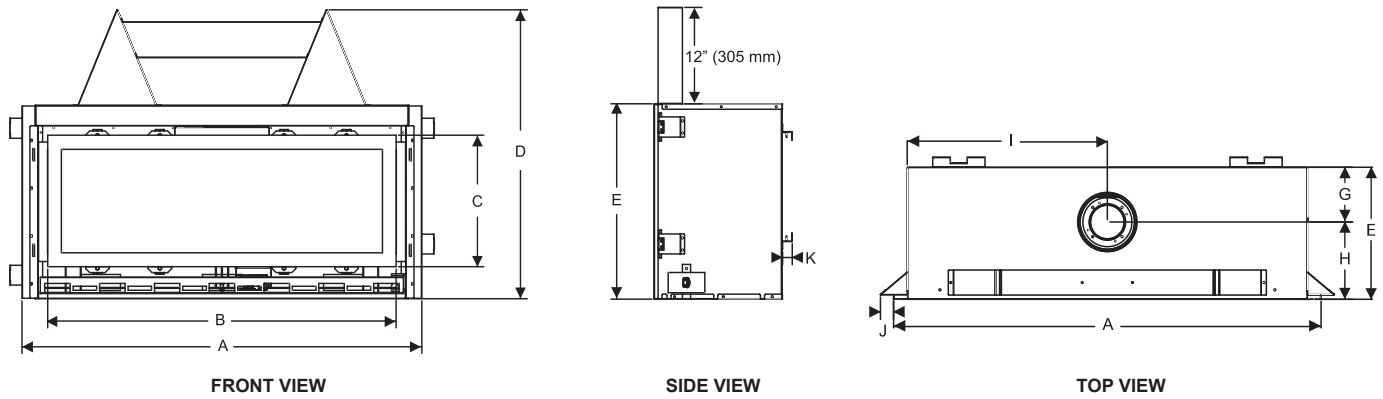

2-inch Surround

4-inch Surround

TIDEWATER

Laser-cut from a single piece of metal, the Tidewater is available in matte black or hammered pewter.

DIMENSIONS & SPECIFICATIONS

| MODEL | A | B | C | D | E | F | G | H | I | J | K |
|------------|---------|--------|--------|--------|--------|----------|--------|-------|--------|--------|-------|
| DVTL41BP90 | 51 1/16 | 44 1/2 | 16 1/2 | 36 5/8 | 24 5/8 | 15 13/16 | 6 9/16 | 9 1/4 | 23 7/8 | 1 9/16 | 1 1/4 |
| DVLL41FP92 | 51 1/16 | 44 1/2 | 16 1/2 | 36 5/8 | 24 5/8 | 15 13/16 | 6 9/16 | 9 1/4 | 23 7/8 | 1 9/16 | 1 1/4 |