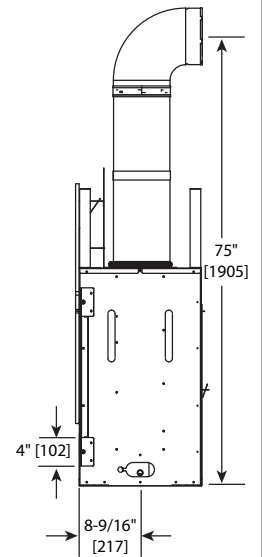

Please consult the manufacturer's installation manual for all details and requirements before making a final design layout decision.

ECHEL72IN

72" Direct Vent Gas Fireplace

MODEL	FRONT WIDTH		BACK WIDTH		HEIGHT		DEPTH		GLASS SIZE
	Actual	Framing	Actual	Framing	Actual	Framing	Actual	Framing	
ECHEL72IN	82"	84-1/4"	82"	84-1/4"	47-3/4"	48"	17-1/8"	18-1/4"	71-1/2" x 12-1/2"

APPLIANCE LOCATION

WALL PENETRATION

MANTEL PROJECTIONS - COMBUSTIBLE

MANTEL PROJECTIONS - NON-COMBUSTIBLE

FRAMING DIMENSION

CLEARANCES TO COMBUSTIBLES

MANTLE LEG/WALL PROJECTIONS

PRODUCT LISTING CODES	
US	ANSI Z21.88-2014
CAN	CSA 2.33-2014
US LISTED	UL307B