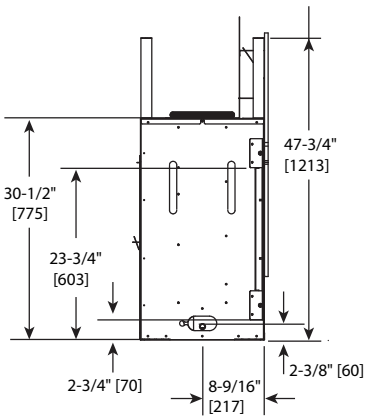

Please consult the manufacturer's installation manual for all details and requirements before making a final design layout decision.

ECHEL72IN

72" Direct Vent Gas Fireplace

MODEL	FRONT WIDTH		BACK WIDTH		HEIGHT		DEPTH		GLASS SIZE
	Actual	Framing	Actual	Framing	Actual	Framing	Actual	Framing	
ECHEL72IN	82"	84-1/4"	82"	84-1/4"	47-3/4"	48"	17-1/8"	18-1/4"	71-1/2" x 12-1/2"

APPLIANCE LOCATION

WALL PENETRATION

MANTEL PROJECTIONS - COMBUSTIBLE

MANTEL PROJECTIONS - NON-COMBUSTIBLE

FRAMING DIMENSION

CLEARANCES TO COMBUSTIBLES

MANTLE LEG/WALL PROJECTIONS

PRODUCT LISTING CODES	
US	ANSI Z21.88-2014
CAN	CSA 2.33-2014
US LISTED	UL307B