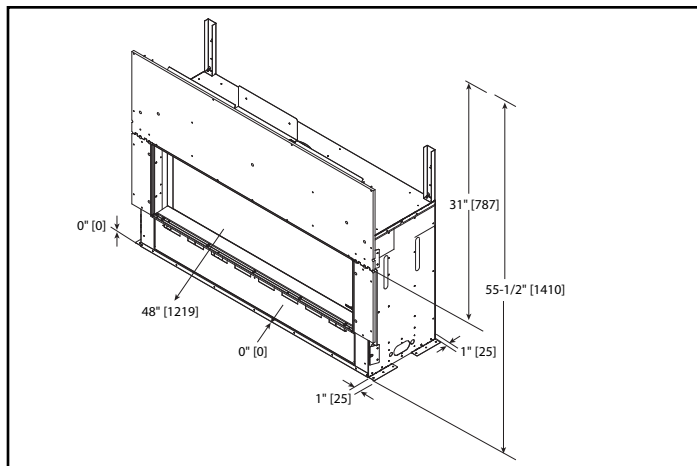

Please consult the manufacturer's installation manual for all details and requirements before making a final design layout decision.

ECHEL72IN

72" Direct Vent Gas Fireplace

MODEL	FRONT WIDTH		BACK WIDTH		HEIGHT		DEPTH		GLASS SIZE
	Actual	Framing	Actual	Framing	Actual	Framing	Actual	Framing	
ECHEL72IN	82"	84-1/4"	82"	84-1/4"	47-3/4"	48"	17-1/8"	18-1/4"	71-1/2" x 12-1/2"

APPLIANCE LOCATION

WALL PENETRATION

MANTEL PROJECTIONS - COMBUSTIBLE

MANTEL PROJECTIONS - NON-COMBUSTIBLE

FRAMING DIMENSION

CLEARANCES TO COMBUSTIBLES

MANTLE LEG/WALL PROJECTIONS

PRODUCT LISTING CODES	
US	ANSI Z21.88-2014
CAN	CSA 2.33-2014
US LISTED	UL307B