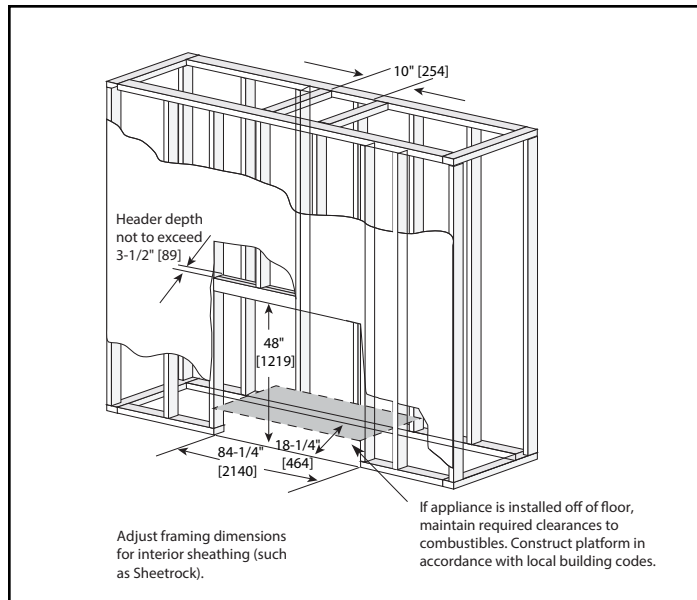

Please consult the manufacturer's installation manual for all details and requirements before making a final design layout decision.

ECHEL72IN

72" Direct Vent Gas Fireplace

MODEL	FRONT WIDTH		BACK WIDTH		HEIGHT		DEPTH		GLASS SIZE
	Actual	Framing	Actual	Framing	Actual	Framing	Actual	Framing	
ECHEL72IN	82"	84-1/4"	82"	84-1/4"	47-3/4"	48"	17-1/8"	18-1/4"	71-1/2" x 12-1/2"

APPLIANCE LOCATION

WALL PENETRATION

MANTEL PROJECTIONS - COMBUSTIBLE

MANTEL PROJECTIONS - NON-COMBUSTIBLE

FRAMING DIMENSION

CLEARANCES TO COMBUSTIBLES

MANTLE LEG/WALL PROJECTIONS

PRODUCT LISTING CODES	
US	ANSI Z21.88-2014
CAN	CSA 2.33-2014
US LISTED	UL307B