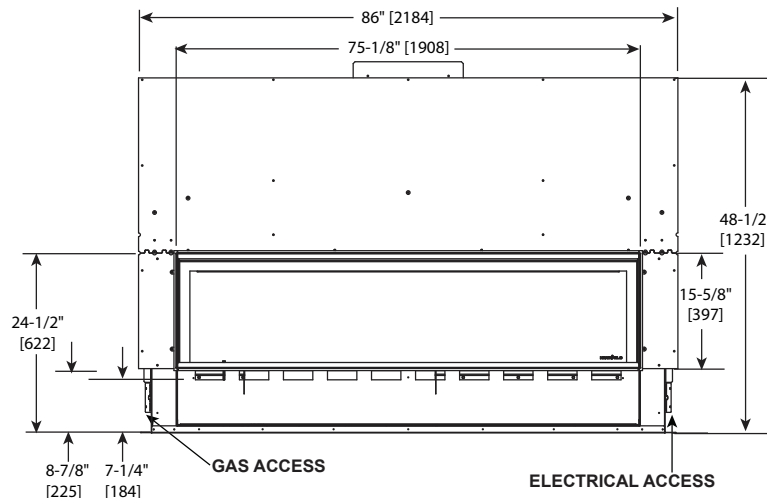

Please consult the manufacturer's installation manual for all details and requirements before making a final design layout decision.

ECHEL72IN

72" Direct Vent Gas Fireplace

MODEL	FRONT WIDTH		BACK WIDTH		HEIGHT		DEPTH		GLASS SIZE
	Actual	Framing	Actual	Framing	Actual	Framing	Actual	Framing	
ECHEL72IN	82"	84-1/4"	82"	84-1/4"	47-3/4"	48"	17-1/8"	18-1/4"	71-1/2" x 12-1/2"

APPLIANCE LOCATION

WALL PENETRATION

MANTEL PROJECTIONS - COMBUSTIBLE

MANTEL PROJECTIONS - NON-COMBUSTIBLE

FRAMING DIMENSION

CLEARANCES TO COMBUSTIBLES

MANTLE LEG/WALL PROJECTIONS

PRODUCT LISTING CODES	
US	ANSI Z21.88-2014
CAN	CSA 2.33-2014
US LISTED	UL307B