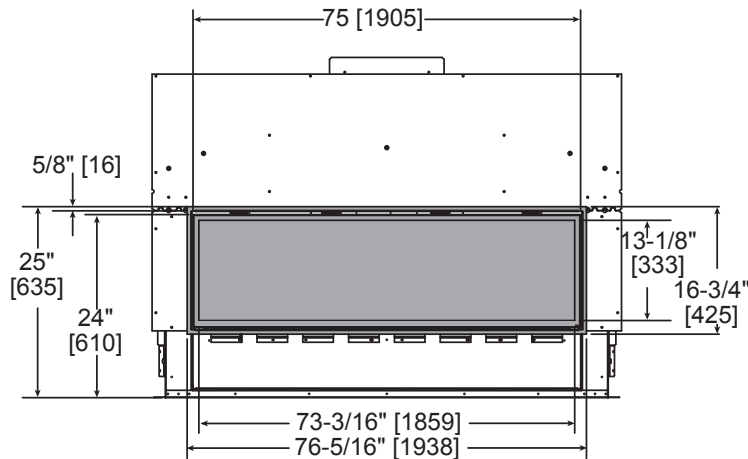

Please consult the manufacturer's installation manual for all details and requirements before making a final design layout decision.

ECHEL72IN

72" Direct Vent Gas Fireplace

MODEL	FRONT WIDTH		BACK WIDTH		HEIGHT		DEPTH		GLASS SIZE
	Actual	Framing	Actual	Framing	Actual	Framing	Actual	Framing	
ECHEL72IN	82"	84-1/4"	82"	84-1/4"	47-3/4"	48"	17-1/8"	18-1/4"	71-1/2" x 12-1/2"

APPLIANCE LOCATION

WALL PENETRATION

MANTEL PROJECTIONS - COMBUSTIBLE

MANTEL PROJECTIONS - NON-COMBUSTIBLE

FRAMING DIMENSION

CLEARANCES TO COMBUSTIBLES

MANTLE LEG/WALL PROJECTIONS

PRODUCT LISTING CODES	
US	ANSI Z21.88-2014
CAN	CSA 2.33-2014
US LISTED	UL307B