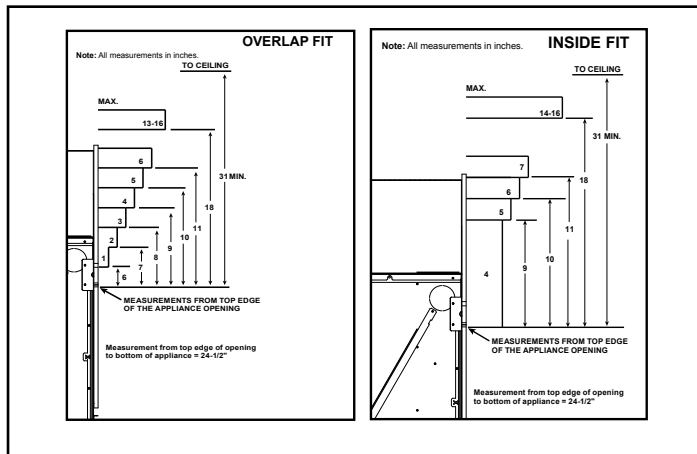

Please consult the manufacturer's installation manual for all details and requirements before making a final design layout decision.

ECHEL72IN

72" Direct Vent Gas Fireplace

MODEL	FRONT WIDTH		BACK WIDTH		HEIGHT		DEPTH		GLASS SIZE
	Actual	Framing	Actual	Framing	Actual	Framing	Actual	Framing	
ECHEL72IN	82"	84-1/4"	82"	84-1/4"	47-3/4"	48"	17-1/8"	18-1/4"	71-1/2" x 12-1/2"

APPLIANCE LOCATION

WALL PENETRATION

MANTEL PROJECTIONS - COMBUSTIBLE

MANTEL PROJECTIONS - NON-COMBUSTIBLE

FRAMING DIMENSION

CLEARANCES TO COMBUSTIBLES

MANTLE LEG/WALL PROJECTIONS

PRODUCT LISTING CODES	
US	ANSI Z21.88-2014
CAN	CSA 2.33-2014
US LISTED	UL307B