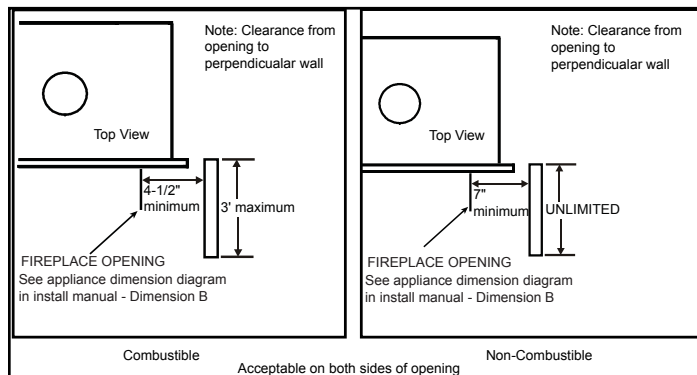

Please consult the manufacturer's installation manual for all details and requirements before making a final design layout decision.

ECHEL72IN

72" Direct Vent Gas Fireplace

MODEL	FRONT WIDTH		BACK WIDTH		HEIGHT		DEPTH		GLASS SIZE
	Actual	Framing	Actual	Framing	Actual	Framing	Actual	Framing	
ECHEL72IN	82"	84-1/4"	82"	84-1/4"	47-3/4"	48"	17-1/8"	18-1/4"	71-1/2" x 12-1/2"

APPLIANCE LOCATION

WALL PENETRATION

MANTEL PROJECTIONS - COMBUSTIBLE

MANTEL PROJECTIONS - NON-COMBUSTIBLE

FRAMING DIMENSION

CLEARANCES TO COMBUSTIBLES

MANTLE LEG/WALL PROJECTIONS

PRODUCT LISTING CODES	
US	ANSI Z21.88-2014
CAN	CSA 2.33-2014
US LISTED	UL307B