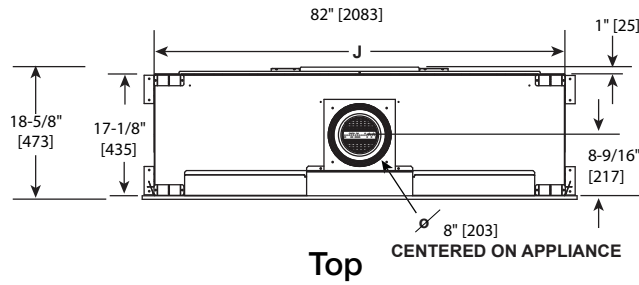

Please consult the manufacturer's installation manual for all details and requirements before making a final design layout decision.

ECHEL72IN

72" Direct Vent Gas Fireplace

MODEL	FRONT WIDTH		BACK WIDTH		HEIGHT		DEPTH		GLASS SIZE
	Actual	Framing	Actual	Framing	Actual	Framing	Actual	Framing	
ECHEL72IN	82"	84-1/4"	82"	84-1/4"	47-3/4"	48"	17-1/8"	18-1/4"	71-1/2" x 12-1/2"

APPLIANCE LOCATION

WALL PENETRATION

MANTEL PROJECTIONS - COMBUSTIBLE

MANTEL PROJECTIONS - NON-COMBUSTIBLE

FRAMING DIMENSION

CLEARANCES TO COMBUSTIBLES

MANTLE LEG/WALL PROJECTIONS

PRODUCT LISTING CODES	
US	ANSI Z21.88-2014
CAN	CSA 2.33-2014
US LISTED	UL307B