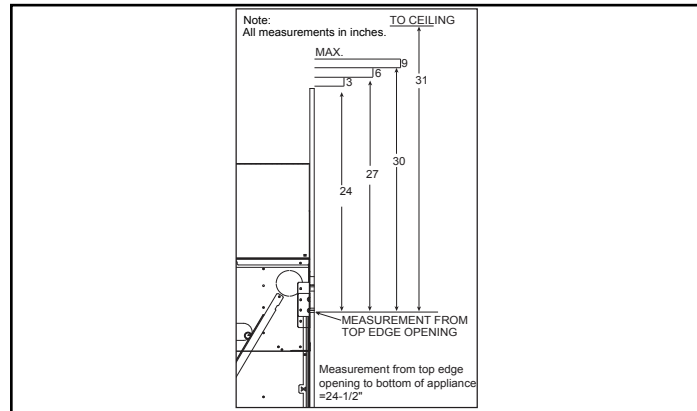

MANTEL PROJECTIONS - COMBUSTIBLE