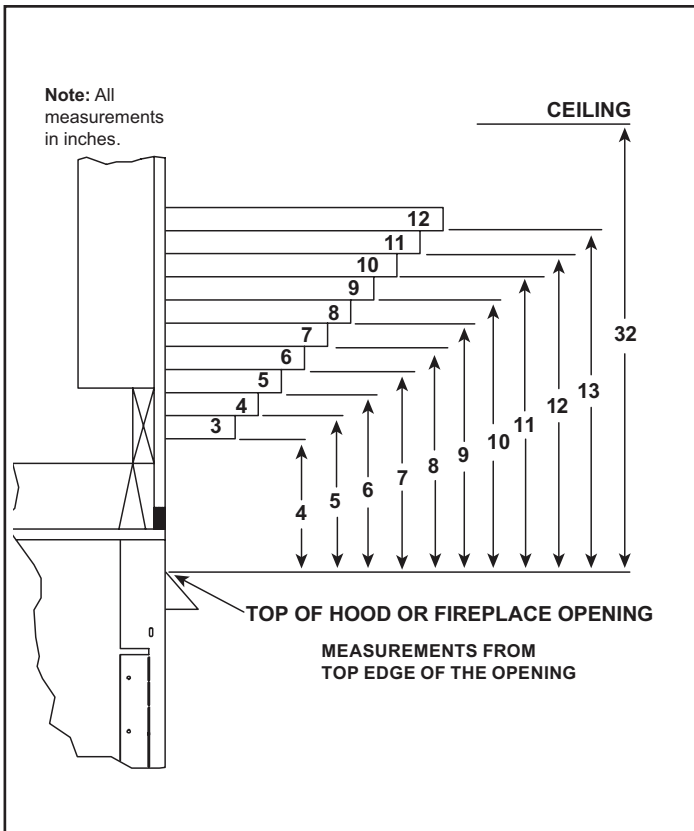

MAJESTIC

Please consult the manufacturer's installation manual for all details and requirements before making a final design layout decision.

MERCURY
Direct Vent Gas Fireplace

MODEL	HEIGHT		FRONT WIDTH		BACK WIDTH		DEPTH		GLASS SIZE
	Actual	Framing	Actual	Framing	Actual	Framing	Actual	Framing	
MERC32	34-5/16"	34-3/4"	36"	37"	25-3/4"	37"	16-5/16"	16-1/4"	27-3/16" x 18-1/16"

TOP VIEW

FRONT VIEW

LEFT SIDE

RIGHT SIDE

APPLIANCE LOCATION

FRAMING DIMENSIONS

MANTEL AND WALL PROJECTIONS

CLEARANCES TO COMBUSTIBLES