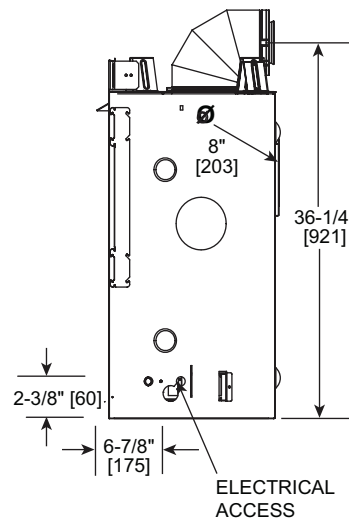

MAJESTIC

Please consult the manufacturer's installation manual for all details and requirements before making a final design layout decision.

MERCURY
Direct Vent Gas Fireplace

MODEL	HEIGHT		FRONT WIDTH		BACK WIDTH		DEPTH		GLASS SIZE
	Actual	Framing	Actual	Framing	Actual	Framing	Actual	Framing	
MERC32	34-5/16"	34-3/4"	36"	37"	25-3/4"	37"	16-5/16"	16-1/4"	27-3/16" x 18-1/16"

TOP VIEW

FRONT VIEW

LEFT SIDE

RIGHT SIDE

APPLIANCE LOCATION

FRAMING DIMENSIONS

MANTEL AND WALL PROJECTIONS

CLEARANCES TO COMBUSTIBLES