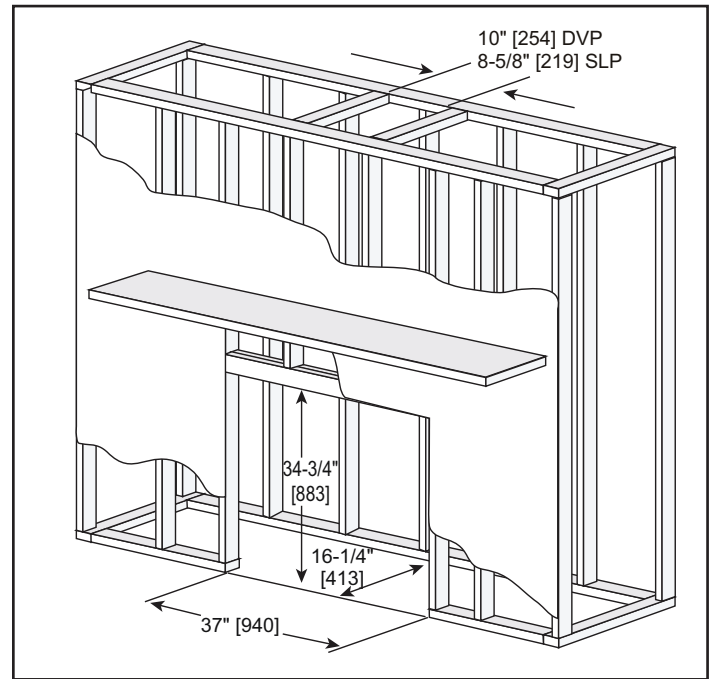

MAJESTIC

Please consult the manufacturer's installation manual for all details and requirements before making a final design layout decision.

MERCURY
Direct Vent Gas Fireplace

MODEL	HEIGHT		FRONT WIDTH		BACK WIDTH		DEPTH		GLASS SIZE
	Actual	Framing	Actual	Framing	Actual	Framing	Actual	Framing	
MERC32	34-5/16"	34-3/4"	36"	37"	25-3/4"	37"	16-5/16"	16-1/4"	27-3/16" x 18-1/16"

TOP VIEW

FRONT VIEW

LEFT SIDE

RIGHT SIDE

APPLIANCE LOCATION

FRAMING DIMENSIONS

MANTEL AND WALL PROJECTIONS

CLEARANCES TO COMBUSTIBLES