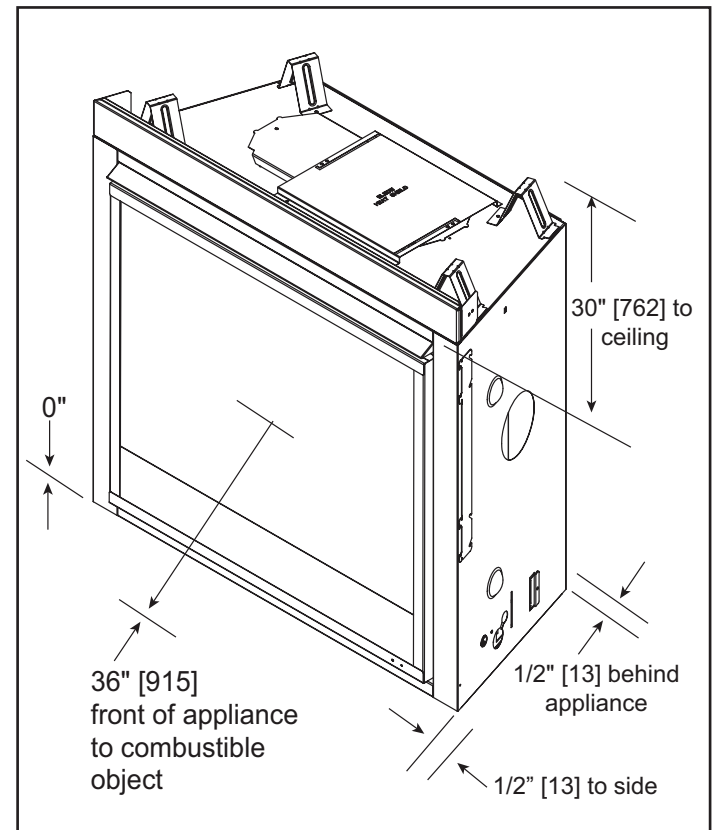

MAJESTIC

Please consult the manufacturer's installation manual for all details and requirements before making a final design layout decision.

MERCURY
Direct Vent Gas Fireplace

MODEL	HEIGHT		FRONT WIDTH		BACK WIDTH		DEPTH		GLASS SIZE
	Actual	Framing	Actual	Framing	Actual	Framing	Actual	Framing	
MERC32	34-5/16"	34-3/4"	36"	37"	25-3/4"	37"	16-5/16"	16-1/4"	27-3/16" x 18-1/16"

TOP VIEW

FRONT VIEW

LEFT SIDE

RIGHT SIDE

APPLIANCE LOCATION

FRAMING DIMENSIONS

MANTEL AND WALL PROJECTIONS

CLEARANCES TO COMBUSTIBLES