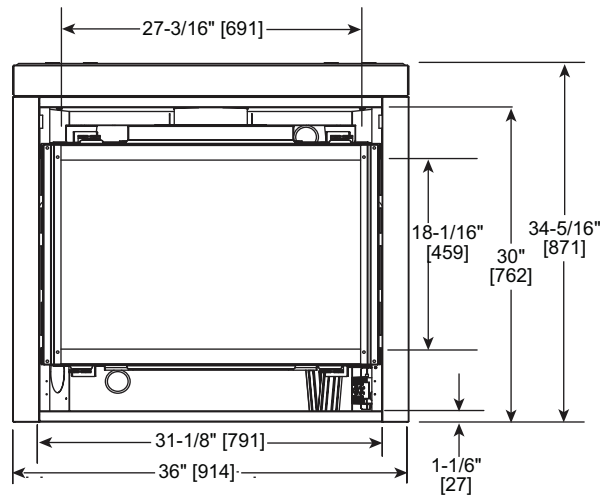

MAJESTIC

Please consult the manufacturer's installation manual for all details and requirements before making a final design layout decision.

MERCURY
Direct Vent Gas Fireplace

MODEL	HEIGHT		FRONT WIDTH		BACK WIDTH		DEPTH		GLASS SIZE
	Actual	Framing	Actual	Framing	Actual	Framing	Actual	Framing	
MERC32	34-5/16"	34-3/4"	36"	37"	25-3/4"	37"	16-5/16"	16-1/4"	27-3/16" x 18-1/16"

TOP VIEW

FRONT VIEW

LEFT SIDE

RIGHT SIDE

APPLIANCE LOCATION

FRAMING DIMENSIONS

MANTEL AND WALL PROJECTIONS

CLEARANCES TO COMBUSTIBLES