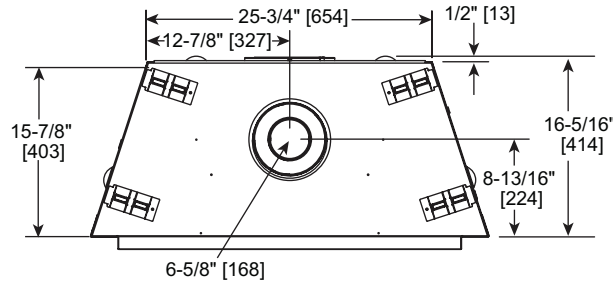

MAJESTIC

Please consult the manufacturer's installation manual for all details and requirements before making a final design layout decision.

MERCURY
Direct Vent Gas Fireplace

MODEL	HEIGHT		FRONT WIDTH		BACK WIDTH		DEPTH		GLASS SIZE
	Actual	Framing	Actual	Framing	Actual	Framing	Actual	Framing	
MERC32	34-5/16"	34-3/4"	36"	37"	25-3/4"	37"	16-5/16"	16-1/4"	27-3/16" x 18-1/16"

TOP VIEW

FRONT VIEW

LEFT SIDE

RIGHT SIDE

APPLIANCE LOCATION

FRAMING DIMENSIONS

MANTEL AND WALL PROJECTIONS

CLEARANCES TO COMBUSTIBLES