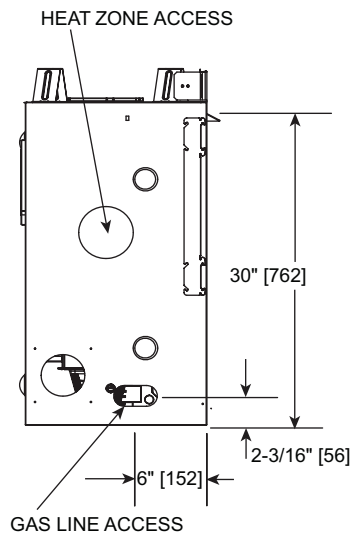

MAJESTIC

Please consult the manufacturer's installation manual for all details and requirements before making a final design layout decision.

MERCURY
Direct Vent Gas Fireplace

MODEL	HEIGHT		FRONT WIDTH		BACK WIDTH		DEPTH		GLASS SIZE
	Actual	Framing	Actual	Framing	Actual	Framing	Actual	Framing	
MERC32	34-5/16"	34-3/4"	36"	37"	25-3/4"	37"	16-5/16"	16-1/4"	27-3/16" x 18-1/16"

TOP VIEW

FRONT VIEW

LEFT SIDE

RIGHT SIDE

APPLIANCE LOCATION

FRAMING DIMENSIONS

MANTEL AND WALL PROJECTIONS

CLEARANCES TO COMBUSTIBLES