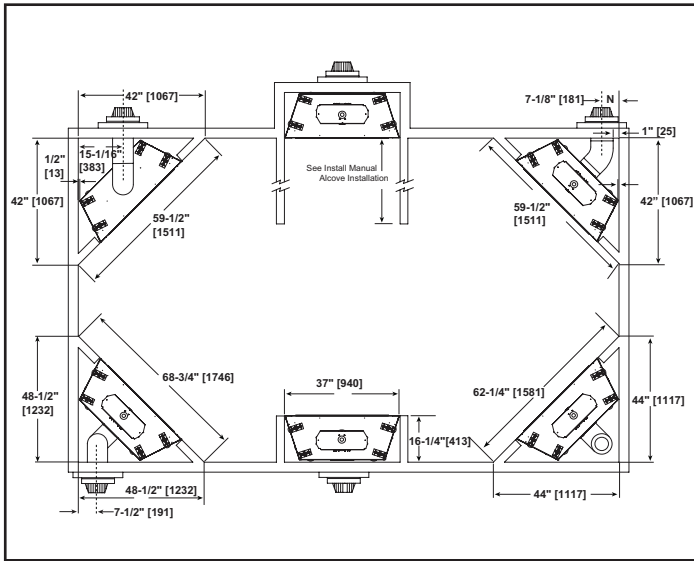

MAJESTIC

Please consult the manufacturer's installation manual for all details and requirements before making a final design layout decision.

MERCURY
Direct Vent Gas Fireplace

MODEL	HEIGHT		FRONT WIDTH		BACK WIDTH		DEPTH		GLASS SIZE
	Actual	Framing	Actual	Framing	Actual	Framing	Actual	Framing	
MERC32	34-5/16"	34-3/4"	36"	37"	25-3/4"	37"	16-5/16"	16-1/4"	27-3/16" x 18-1/16"

TOP VIEW

FRONT VIEW

LEFT SIDE

RIGHT SIDE

APPLIANCE LOCATION

FRAMING DIMENSIONS

MANTEL AND WALL PROJECTIONS

CLEARANCES TO COMBUSTIBLES