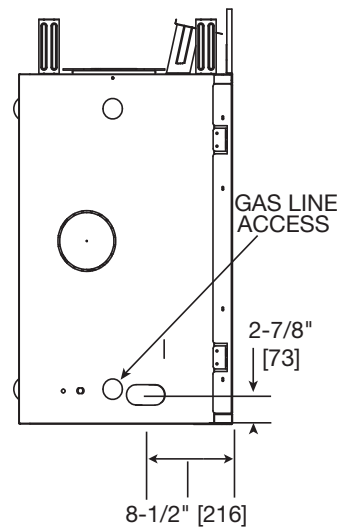

MAJESTIC

Please consult the manufacturer's installation manual for all details and requirements before making a final design layout decision.

Meridian Platinum

Direct Vent Gas Fireplace

MODEL	FRONT WIDTH		BACK WIDTH		HEIGHT		DEPTH		GLASS SIZE
	ACTUAL	FRAMING	ACTUAL	FRAMING	ACTUAL	FRAMING	ACTUAL	FRAMING	
DBDV42PLAT	48" (1219mm)	49" (1245mm)	35-1/2" (902mm)	49" (1245mm)	42-7/8" (1089mm)	42-1/8" (1070mm)	21" (533mm)	22" (559mm)	39" x 23-5/8" (991mm x 600mm)

APPLIANCE LOCATION

FRAMING DIMENSIONS

MANTEL AND WALL PROJECTIONS

CLEARANCES TO COMBUSTIBLES

PRODUCT LISTING CODES	
US	ANSI Z21.88-2014
CAN	CSA 2.33-2014

Product information provided is not complete and is subject to change without notice. Product installation must adhere strictly to instructions accompanying product to avoid risk of fire and potential injury.