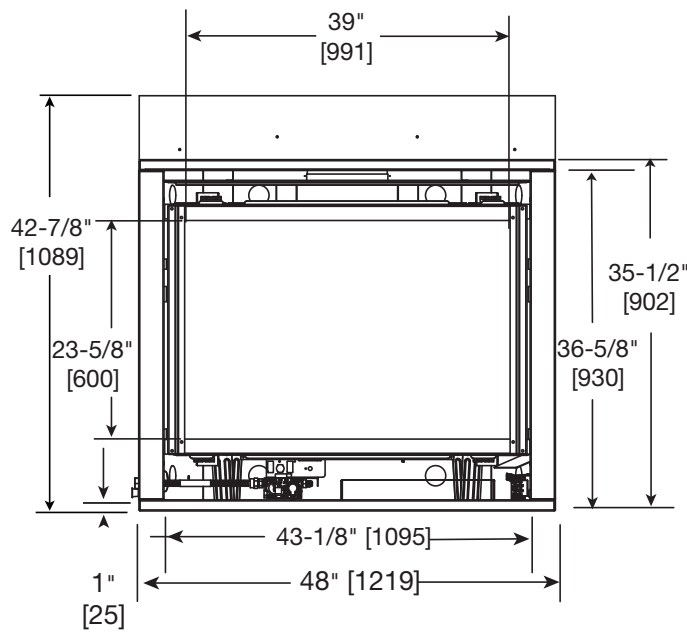

MAJESTIC

Please consult the manufacturer's installation manual for all details and requirements before making a final design layout decision.

Meridian Platinum

Direct Vent Gas Fireplace

MODEL	FRONT WIDTH		BACK WIDTH		HEIGHT		DEPTH		GLASS SIZE
	ACTUAL	FRAMING	ACTUAL	FRAMING	ACTUAL	FRAMING	ACTUAL	FRAMING	
DBDV42PLAT	48" (1219mm)	49" (1245mm)	35-1/2" (902mm)	49" (1245mm)	42-7/8" (1089mm)	42-1/8" (1070mm)	21" (533mm)	22" (559mm)	39" x 23-5/8" (991mm x 600mm)

APPLIANCE LOCATION

FRAMING DIMENSIONS

MANTEL AND WALL PROJECTIONS

CLEARANCES TO COMBUSTIBLES

PRODUCT LISTING CODES	
US	ANSI Z21.88-2014
CAN	CSA 2.33-2014

Product information provided is not complete and is subject to change without notice. Product installation must adhere strictly to instructions accompanying product to avoid risk of fire and potential injury.