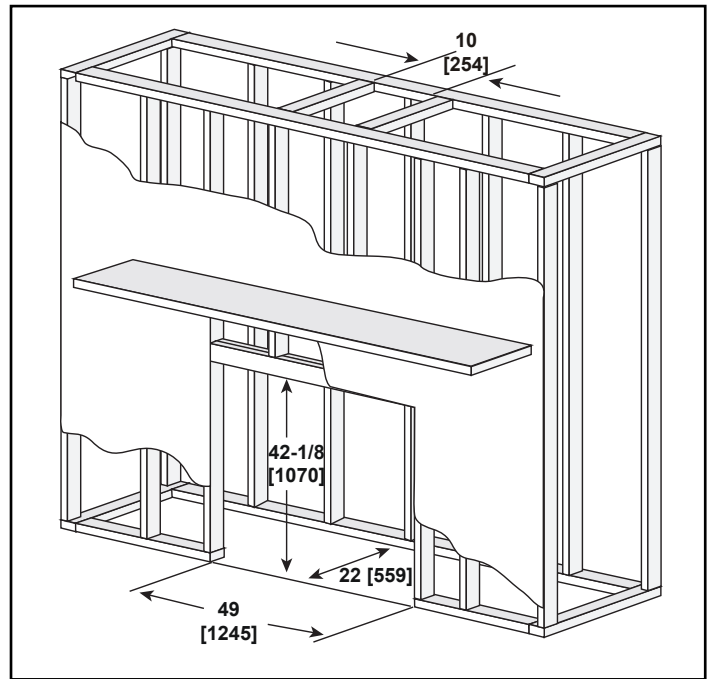

MAJESTIC

Please consult the manufacturer's installation manual for all details and requirements before making a final design layout decision.

Meridian Platinum

Direct Vent Gas Fireplace

MODEL	FRONT WIDTH		BACK WIDTH		HEIGHT		DEPTH		GLASS SIZE
	ACTUAL	FRAMING	ACTUAL	FRAMING	ACTUAL	FRAMING	ACTUAL	FRAMING	
DBDV42PLAT	48" (1219mm)	49" (1245mm)	35-1/2" (902mm)	49" (1245mm)	42-7/8" (1089mm)	42-1/8" (1070mm)	21" (533mm)	22" (559mm)	39" x 23-5/8" (991mm x 600mm)

APPLIANCE LOCATION

FRAMING DIMENSIONS

MANTEL AND WALL PROJECTIONS

CLEARANCES TO COMBUSTIBLES

PRODUCT LISTING CODES	
US	ANSI Z21.88-2014
CAN	CSA 2.33-2014

Product information provided is not complete and is subject to change without notice. Product installation must adhere strictly to instructions accompanying product to avoid risk of fire and potential injury.