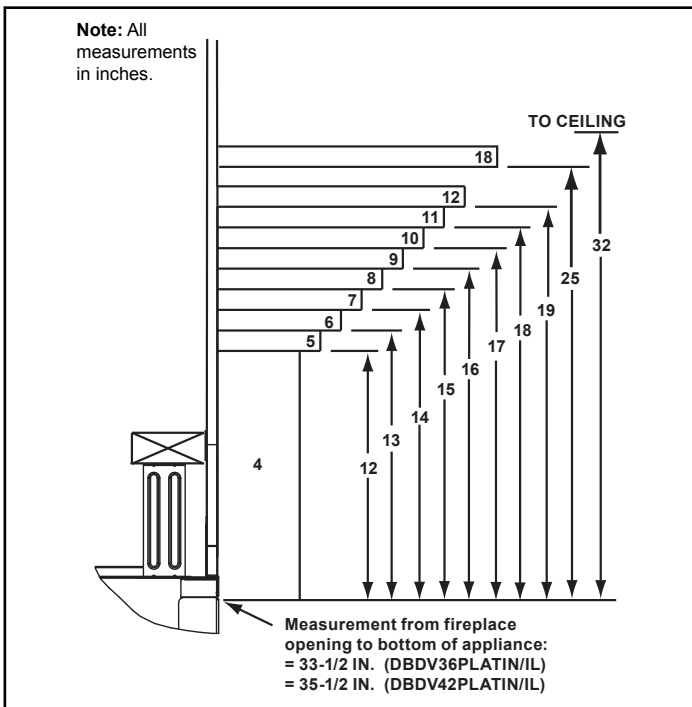

MAJESTIC

Please consult the manufacturer's installation manual for all details and requirements before making a final design layout decision.

Meridian Platinum

Direct Vent Gas Fireplace

MODEL	FRONT WIDTH		BACK WIDTH		HEIGHT		DEPTH		GLASS SIZE
	ACTUAL	FRAMING	ACTUAL	FRAMING	ACTUAL	FRAMING	ACTUAL	FRAMING	
DBDV42PLAT	48" (1219mm)	49" (1245mm)	35-1/2" (902mm)	49" (1245mm)	42-7/8" (1089mm)	42-1/8" (1070mm)	21" (533mm)	22" (559mm)	39" x 23-5/8" (991mm x 600mm)

APPLIANCE LOCATION

FRAMING DIMENSIONS

MANTEL AND WALL PROJECTIONS

CLEARANCES TO COMBUSTIBLES

PRODUCT LISTING CODES	
US	ANSI Z21.88-2014
CAN	CSA 2.33-2014

Product information provided is not complete and is subject to change without notice. Product installation must adhere strictly to instructions accompanying product to avoid risk of fire and potential injury.