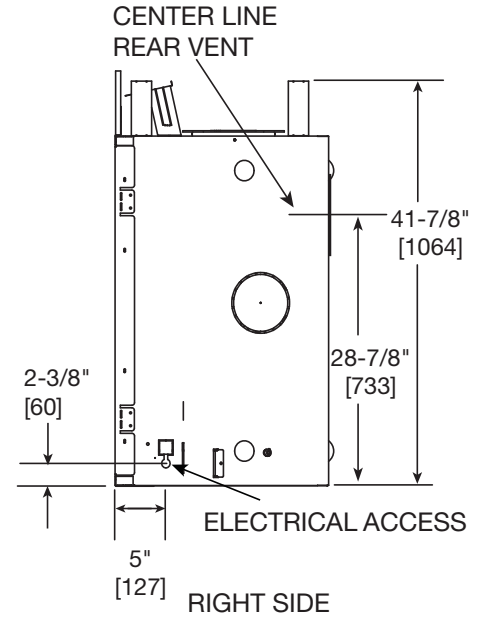

MAJESTIC

Please consult the manufacturer's installation manual for all details and requirements before making a final design layout decision.

Meridian Platinum

Direct Vent Gas Fireplace

MODEL	FRONT WIDTH		BACK WIDTH		HEIGHT		DEPTH		GLASS SIZE
	ACTUAL	FRAMING	ACTUAL	FRAMING	ACTUAL	FRAMING	ACTUAL	FRAMING	
DBDV42PLAT	48" (1219mm)	49" (1245mm)	35-1/2" (902mm)	49" (1245mm)	42-7/8" (1089mm)	42-1/8" (1070mm)	21" (533mm)	22" (559mm)	39" x 23-5/8" (991mm x 600mm)

APPLIANCE LOCATION

FRAMING DIMENSIONS

MANTEL AND WALL PROJECTIONS

CLEARANCES TO COMBUSTIBLES

PRODUCT LISTING CODES	
US	ANSI Z21.88-2014
CAN	CSA 2.33-2014

Product information provided is not complete and is subject to change without notice. Product installation must adhere strictly to instructions accompanying product to avoid risk of fire and potential injury.