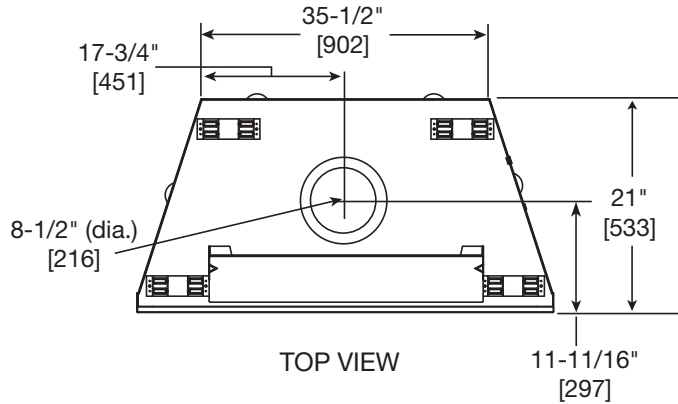

MAJESTIC

Please consult the manufacturer's installation manual for all details and requirements before making a final design layout decision.

Meridian Platinum

Direct Vent Gas Fireplace

MODEL	FRONT WIDTH		BACK WIDTH		HEIGHT		DEPTH		GLASS SIZE
	ACTUAL	FRAMING	ACTUAL	FRAMING	ACTUAL	FRAMING	ACTUAL	FRAMING	
DBDV42PLAT	48" (1219mm)	49" (1245mm)	35-1/2" (902mm)	49" (1245mm)	42-7/8" (1089mm)	42-1/8" (1070mm)	21" (533mm)	22" (559mm)	39" x 23-5/8" (991mm x 600mm)

APPLIANCE LOCATION

FRAMING DIMENSIONS

MANTEL AND WALL PROJECTIONS

CLEARANCES TO COMBUSTIBLES

PRODUCT LISTING CODES	
US	ANSI Z21.88-2014
CAN	CSA 2.33-2014

Product information provided is not complete and is subject to change without notice. Product installation must adhere strictly to instructions accompanying product to avoid risk of fire and potential injury.