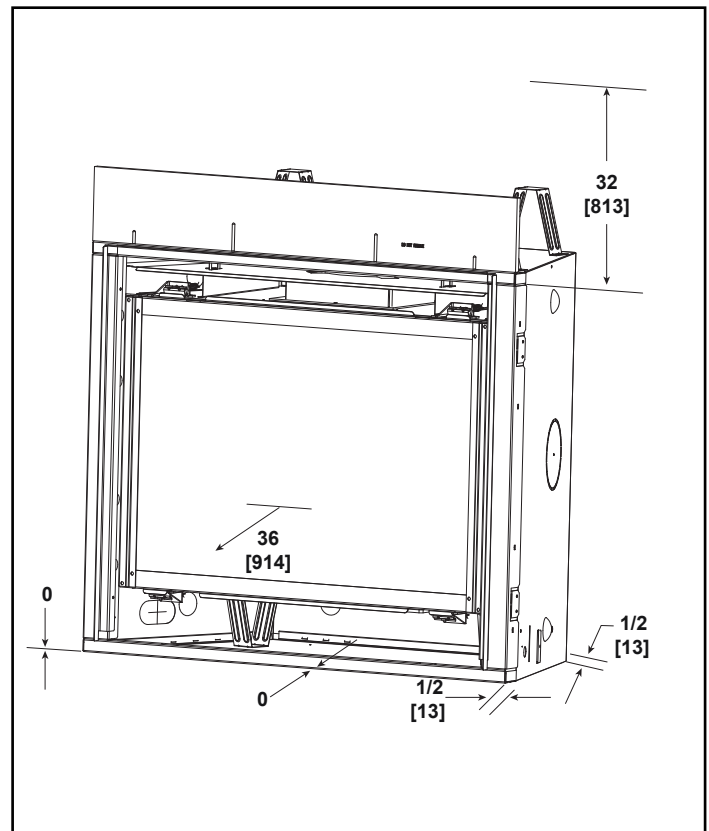

MAJESTIC

Please consult the manufacturer's installation manual for all details and requirements before making a final design layout decision.

Meridian Platinum

Direct Vent Gas Fireplace

MODEL	FRONT WIDTH		BACK WIDTH		HEIGHT		DEPTH		GLASS SIZE
	ACTUAL	FRAMING	ACTUAL	FRAMING	ACTUAL	FRAMING	ACTUAL	FRAMING	
DBDV42PLAT	48" (1219mm)	49" (1245mm)	35-1/2" (902mm)	49" (1245mm)	42-7/8" (1089mm)	42-1/8" (1070mm)	21" (533mm)	22" (559mm)	39" x 23-5/8" (991mm x 600mm)

APPLIANCE LOCATION

FRAMING DIMENSIONS

MANTEL AND WALL PROJECTIONS

CLEARANCES TO COMBUSTIBLES

PRODUCT LISTING CODES	
US	ANSI Z21.88-2014
CAN	CSA 2.33-2014

Product information provided is not complete and is subject to change without notice. Product installation must adhere strictly to instructions accompanying product to avoid risk of fire and potential injury.