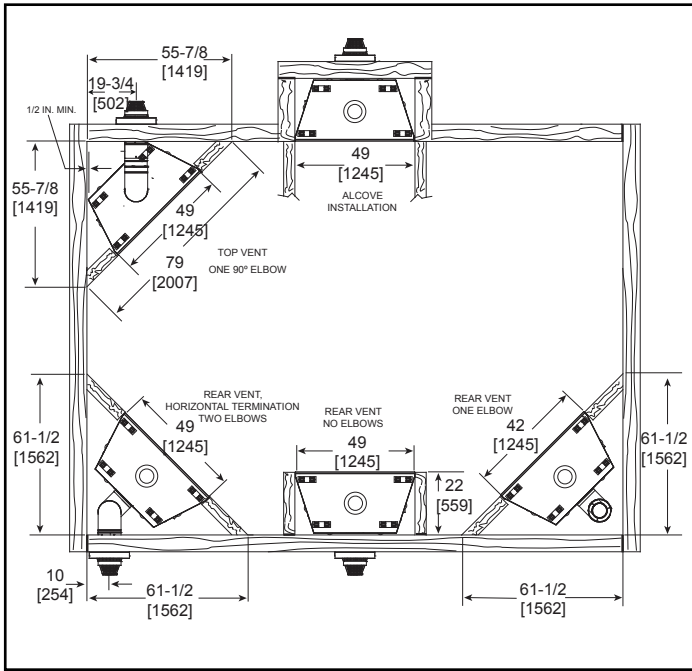

MAJESTIC

Please consult the manufacturer's installation manual for all details and requirements before making a final design layout decision.

Meridian Platinum

Direct Vent Gas Fireplace

MODEL	FRONT WIDTH		BACK WIDTH		HEIGHT		DEPTH		GLASS SIZE
	ACTUAL	FRAMING	ACTUAL	FRAMING	ACTUAL	FRAMING	ACTUAL	FRAMING	
DBDV42PLAT	48" (1219mm)	49" (1245mm)	35-1/2" (902mm)	49" (1245mm)	42-7/8" (1089mm)	42-1/8" (1070mm)	21" (533mm)	22" (559mm)	39" x 23-5/8" (991mm x 600mm)

APPLIANCE LOCATION

FRAMING DIMENSIONS

MANTEL AND WALL PROJECTIONS

CLEARANCES TO COMBUSTIBLES

PRODUCT LISTING CODES	
US	ANSI Z21.88-2014
CAN	CSA 2.33-2014

Product information provided is not complete and is subject to change without notice. Product installation must adhere strictly to instructions accompanying product to avoid risk of fire and potential injury.