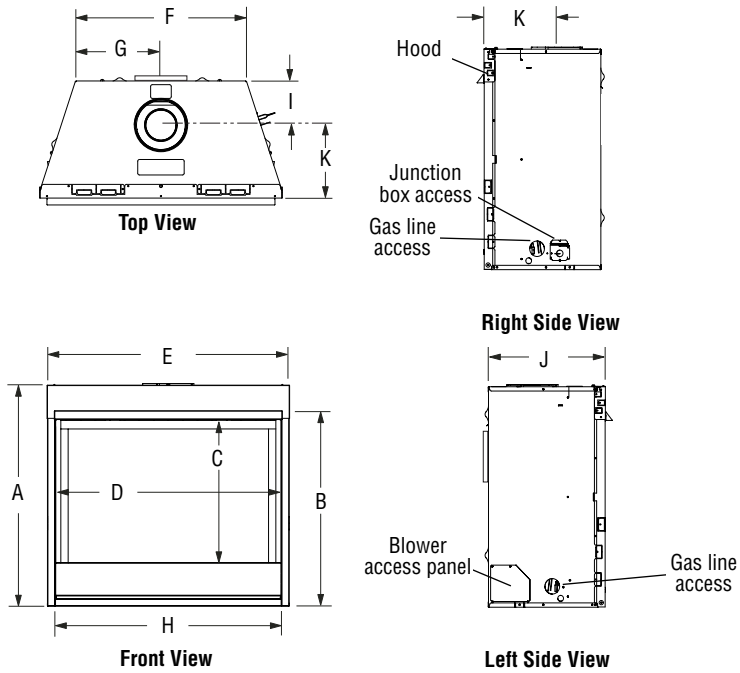

FLAT WALL FRAMING SPECIFICATIONS

	DRT4240	DRT4245
A	37-1/8"	37-1/8"
B	33-1/4"	33-1/4"
C	27-1/4"	27-1/4"
D (DOOR)	37-3/8"	42-3/8"
E	40-1/4"	45-1/4"
F	30"	35"
G	15"	17-1/2"
H	37-7/8"	42-7/8"
I	6-7/8"	6-7/8"
J	21"	21"
K	12-3/8"	12-3/8"