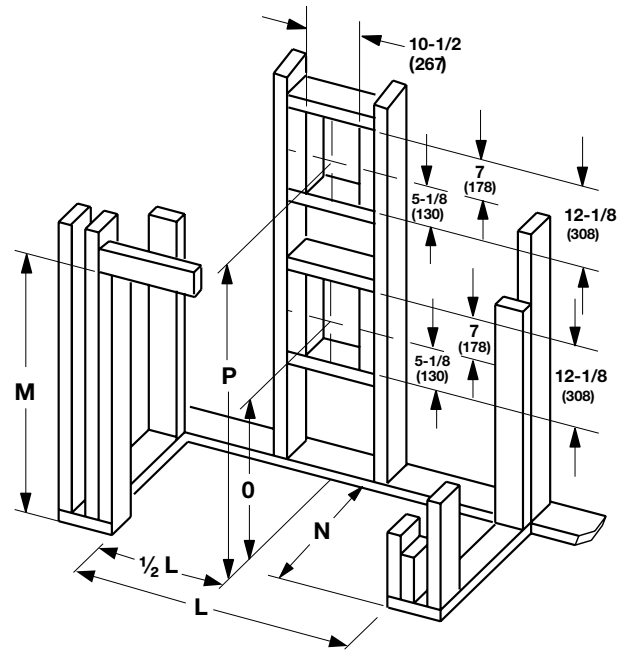

FLAT WALL FRAMING SPECIFICATIONS

	DRT4240	DRT4245
A	37-1/8"	37-1/8"
B	33-1/4"	33-1/4"
C	27-1/4"	27-1/4"
D (DOOR)	37-3/8"	42-3/8"
E	40-1/4"	45-1/4"
F	30"	35"
G	15"	17-1/2"
H	37-7/8"	42-7/8"
I	6-7/8"	6-7/8"
J	21"	21"
K	12-3/8"	12-3/8"