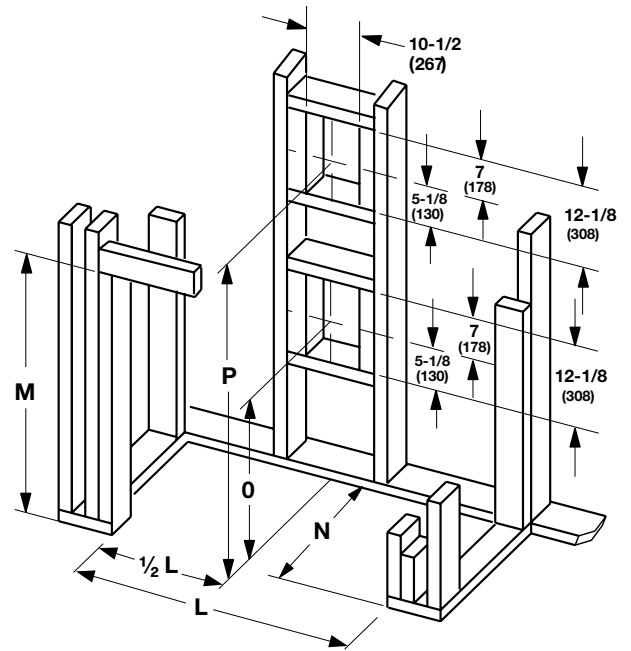

Optional Hand-Held
Remote Control

APPLIANCE SPECIFICATIONS

FLAT WALL FRAMING SPECIFICATIONS

	DRT4040	DRT4045
A	37-1/8"	37-1/8"
B	33-1/4"	33-1/4"
C	27-1/4"	27-1/4"
D (DOOR)	37-3/8"	42-3/8"
E	40-1/4"	45-1/4"
F	30"	35"
G	15"	17-1/2"
H	37-7/8"	42-7/8"
I	6-7/8"	6-7/8"
J	21"	21"
K	12-3/8"	12-3/8"