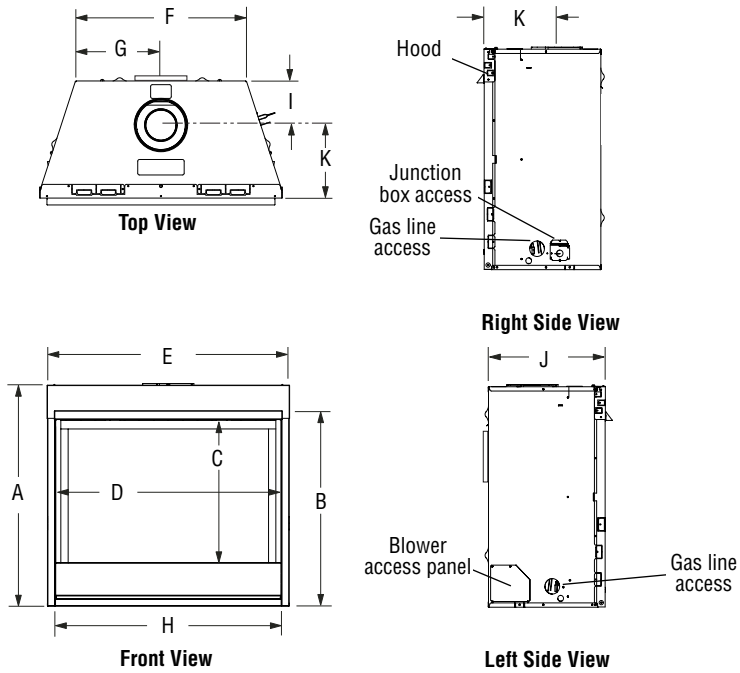

Optional Hand-Held
Remote Control

APPLIANCE SPECIFICATIONS

FLAT WALL FRAMING SPECIFICATIONS

	DRT4040	DRT4045
A	37-1/8"	37-1/8"
B	33-1/4"	33-1/4"
C	27-1/4"	27-1/4"
D (DOOR)	37-3/8"	42-3/8"
E	40-1/4"	45-1/4"
F	30"	35"
G	15"	17-1/2"
H	37-7/8"	42-7/8"
I	6-7/8"	6-7/8"
J	21"	21"
K	12-3/8"	12-3/8"