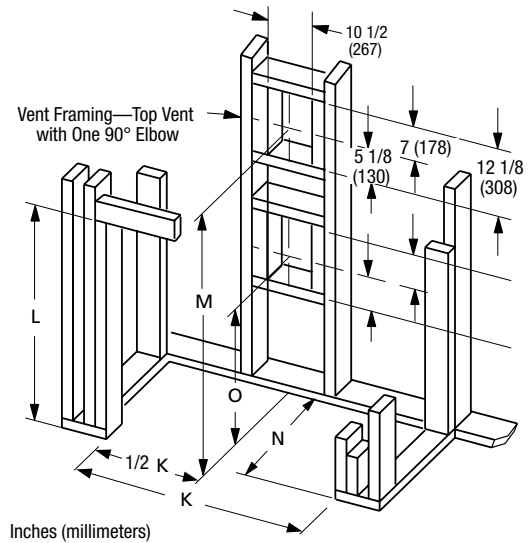

FRAMING SPECIFICATIONS

	DRT3033	DRT3035	DRT3040	DRT3045
K	33-3/4"	35-3/8"	40-3/8"	45-3/8"
L	34-1/4"*	36-1/4"*	41-1/4"*	41-1/4"*
M	36-7/8"	38-3/4"	43-3/4"	43-3/4"
N	14-1/2"	18"	18"	18"
O	19-5/8"	23-3/8"	28-1/4"	28-1/4"

* Includes 4" for fold-up standoffs

FIREPLACE EFFICIENCIES – Listed to ANSI Z21.88 as a gas fireplace heater.

MODEL	FUEL	BTU/HR	AFUE**	P4 / ENERGUIDE*
DRT3033	NG	14,000	61%	57.0% / 60.0%
DRT3033	LP	13,000	61%	57.0% / 60.0%
DRT3035	NG	16,000	61%	58.0% / 60.0%
DRT3035	LP	15,000	61%	58.0% / 60.0%
DRT3040	NG	20,000	61%	58.0% / 60.0%
DRT3040	LP	19,000	61%	58.0% / 60.0%
DRT3045	NG	21,500	66%	58.0% / 60.0%
DRT3045	LP	21,500	66%	58.0% / 60.0%

*Intermittent ignition systems. Millivolt/Electronic.

**Annual Fuel Utilization Efficiency (AFUE) is the recognized U.S. rating system for the total efficiency of heating products.

On the cover: DRT3035 shown with standard black painted interior

IMPORTANT NOTES:

As with any fireplace, this appliance is extremely hot during operation. Read and understand all operating instructions before using this appliance. For further information, consult your dealer.

Local conditions, such as elevation, wind, vent configuration and choice of fuel will affect overall appearance of the fire and heating performance. Performance can also vary with home design and insulation, climate, condition and type of fuel used, appliance location, burn rate, accessories chosen, chimney installation and how the appliance is operated.

Diagrams, illustrations and photographs are not to scale—consult installation instructions. Product designs, materials, dimensions, specifications, colors and prices are subject to change or discontinuance without notice.

© 2016 Innovative Hearth Products

785686M 12/16

Visit us online

SuperiorFireplaces.us.com