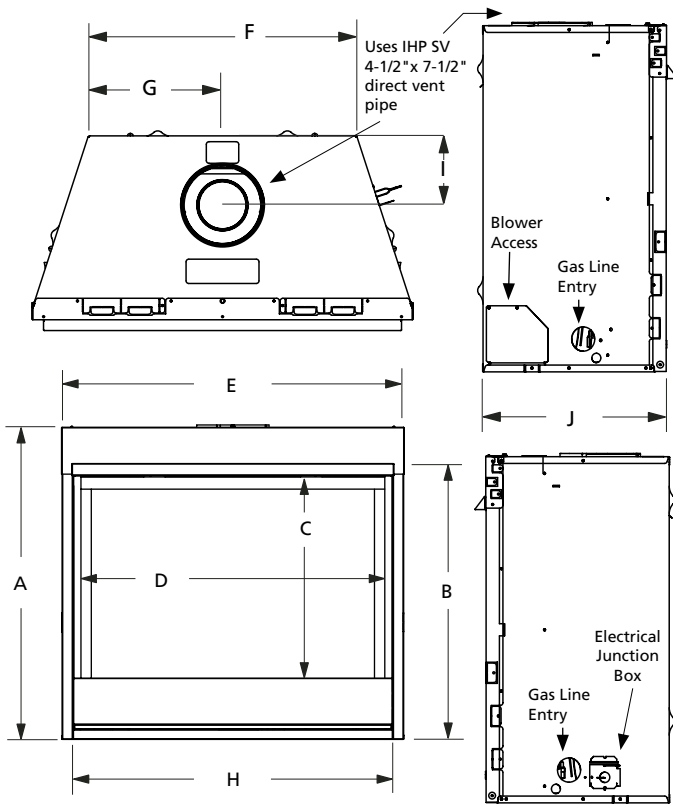

## APPLIANCE SPECIFICATIONS

	DRT3033	DRT3035	DRT3040	DRT3045
A	30-1/8"	32-1/8"	37-1/8"	37-1/8"
B	26-1/4"	28-3/4"	33-1/4"	33-1/4"
C	18-3/8"	22-1/4"	27-1/4"	27-1/4"
D	30-1/2"	32-3/8"	37-3/8"	42-3/8"
E	33-5/8"	35-1/4"	40-1/4"	45-1/4"
F	21-7/8"	25"	30"	35"
G	11"	12-1/2"	15"	17-1/2"
H	31"	32-7/8"	37-7/8"	42-7/8"
I	5-3/4"	6-7/8"	6-7/8"	6-7/8"
J	14"	17"	17"	17"