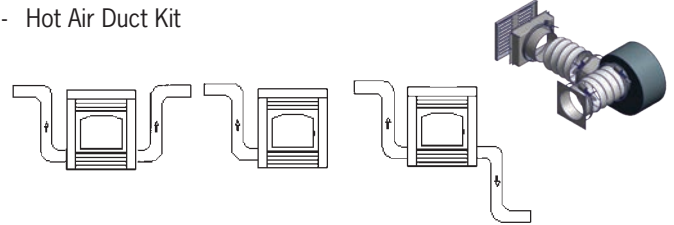

EXCLUSIVE FEATURES

SEALED ASH PAN

This large ash pan is sealed with a door gasket to prevent ashes and dust from infiltrating the room. This feature also provides an easy and a clean way to dispose of the ashes.

UNIQUE DOOR OPERATION

This ergonomic design is durable, user-friendly and allows the doors on each side of the fireplace to remain hermetically shut by means of a latch for a secure operation.

REMOVABLE ASH LIP

Clean and convenient – this removable accessory prevents the ashes from falling on the hearth.

STAINLESS STEEL FIREBOX

Supreme has been building stainless steel fireboxes for over two decades because of its many benefits: quicker heat transfer, more durability and less maintenance.

CHIMNEY SWEEPING CAP

This unique feature allows for easy access when cleaning the chimney without having to remove any components of the fireplace.

PATENTED AUTOMATIC AIR CONTROL

This innovative mechanism provides automatic means to gradually reduce the combustion air to the user's preset setting. Patent No: US 7,325,541 B2

OPTIONS

- Fireplace available in metallic black or charcoal
- Comes completely assembled in two different styles: the classic louvers or the diamond pattern grills
- Can be installed inside a masonry chimney with a stainless steel liner
- Hot Air Duct Kit

The Opus can accept up to two hot air ducts to heat rooms as far as 30 feet away. This option is ideal for sending warm air to the basement.

The OPUS can be installed with the following chimneys:

- Super Pro (model SPR or ALT), 6"
- Supervent (model JSC or JM), 6"
- Selkirk (model Ultra Temp or CF Sentinel), 6"
- Security Chimneys (model Secure Temp ASHT or S-2100), 6"
- Oliver MacLeod (model HT 6000), 6"
- ICC (model Excel 2100-2), 6"
- DuraVent (model Duratech HT or Duraplus HTC), 6"
- Metal Fab (model Temp Gard, class A), 6"
- American Metal (model Ameritec HS or HSS), 6"
- Olympia Chimney (model Ventis), 6"

EASE OF OPERATION

The Opus has a unique and innovative design that calls for a quicker and easier way to start a fire. Just follow these simple steps and you will have a perfect fire every time.

1) Place two logs on the bottom of the fireplace
2) Add a firestarter on top of the two logs
3) Add two more logs on top of the firestarter
4) Activate the air control by pushing the handle inwards
5) Light the fire starter
6) Close the door

The OPUS won a Vesta Award for best new wood burning fireplace. The Vesta Awards are presented by *Hearth & Home Magazine*, at an industry-wide ceremony, honouring companies for their innovations in product design and technology.