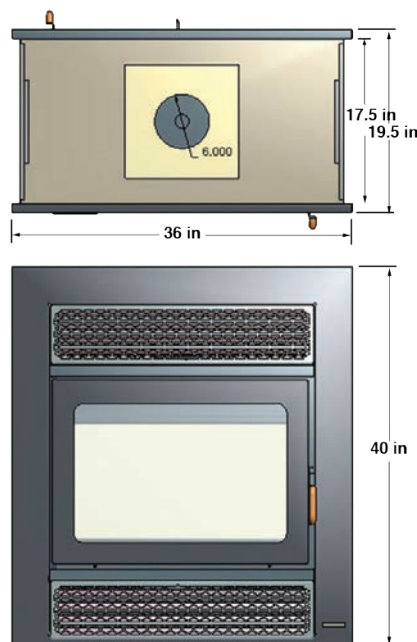

SUPREME
WOODBURNING PRODUCTS

Opus shown in metallic black with diamond pattern grills

OPUS

Opus shown in metallic black with classic louvers

SPECIFICATIONS

Maximum Heat Output:	75,000 BTUs
Heating Capacity:	1,500 square feet
Size of Firebox:	2.8 cubic feet
Weight:	230 pounds
Tested & Approved:	EPA, UL 127-1999, ULC-S610-M87 R-94
Emission Rate:	5 g/hour
Burning Rate:	0.83 kg/hour
Log Size:	21 inches (maximum)
Patent No:	US 7,325,541 B2

FRAMING DIMENSIONS

CANADA Installation

Note : Podium minimum height 4 in
Podium maximum depth 5 in

U.S. Installation

Note : Podium minimum height 6 in
Podium maximum depth 5 in

EXCLUSIVE FEATURES

SEALED ASH PAN