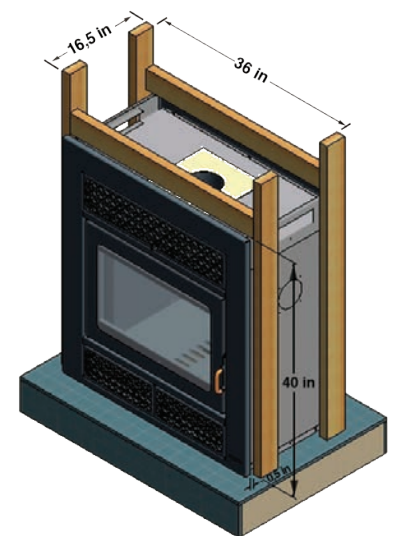

FRAMING DIMENSIONS

CANADA Installation

Note : Podium minimum height 4 in
Podium maximum depth 5 in

U.S. Installation

Note : Podium minimum height 6 in
Podium maximum depth 5 in