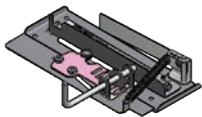

PATENTED AUTOMATIC AIR CONTROL

This innovative mechanism provides automatic means to gradually reduce the combustion air to the user's preset setting. Patent No: US 7,325,541 B2

OPTIONS

- Fireplace available in metallic black or charcoal
- Comes completely assembled in two different styles: the classic louvers or the diamond pattern grills
- Can be installed inside a masonry chimney with a stainless steel liner
- Hot Air Duct Kit