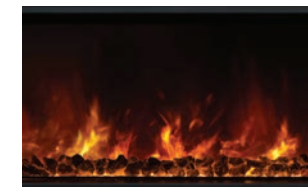

STANDARD MEDIA

Orange / Painted Coals