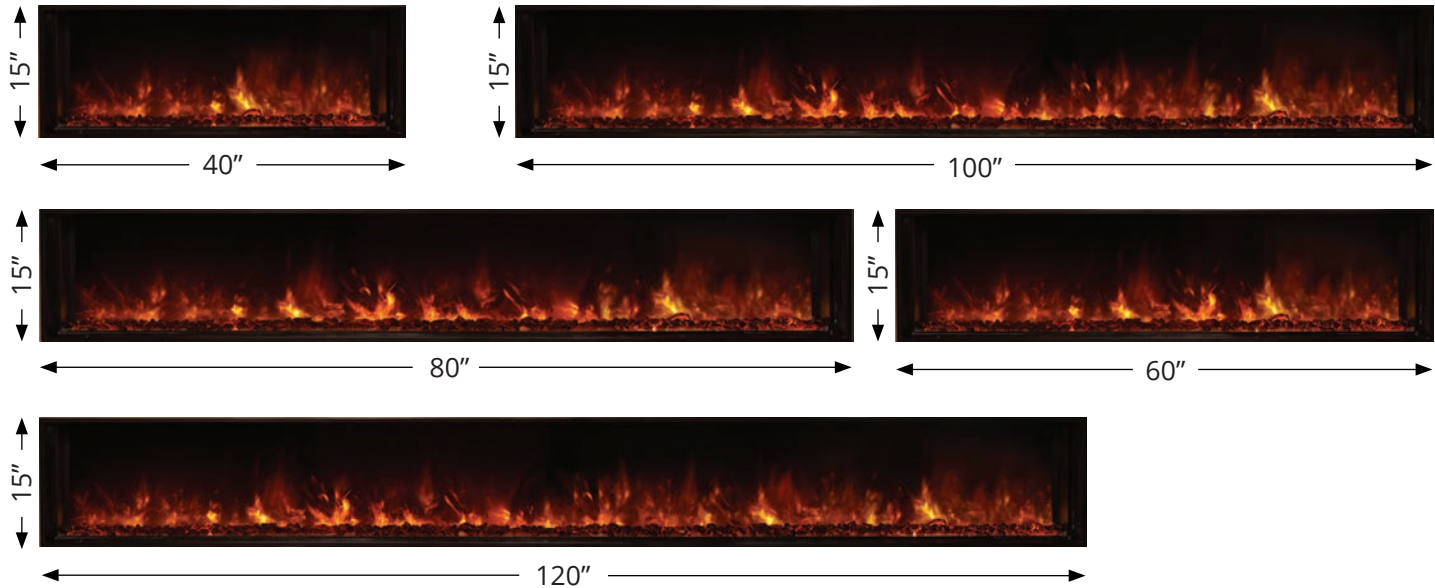

5 DIFFERENT SIZES

MODEL #	VOLTS	WATTS	BTU'S	FRAMING DIMENSIONS
LFV2-40/15	AC 120V / 60Hz	1,530	5,000	55 ¾" L x 12" W x 23" H
LFV2-60/15	AC 120V / 60Hz	1,530	5,000	75 ¾" L x 12" W x 23" H
LFV2-80/15	AC 120V / 60Hz	1,550	5,000	95 ¾" L x 12" W x 23" H
LFV2-100/15	AC 120V / 60Hz	1,600	5,000	115 ¾" L x 12" W x 23" H
LFV2-120/15	AC 120V / 60Hz	1,600	5,000	135 ¾" L x 12" W x 23" H