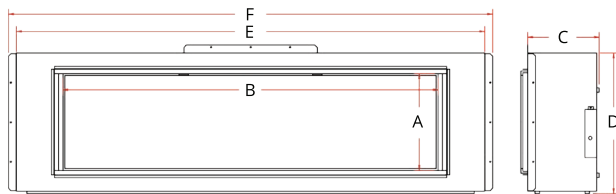

MODEL SHOWN - LFV2-6015-SH

MODEL #	A	B	C	D	E	F
LFV2-40/15	15"	40"	11½"	22½"	54¾"	57¼"
LFV2-60/15	15"	60"	11½"	22½"	74¾"	77¼"
LFV2-80/15	15"	80"	11½"	22½"	94¾"	97¼"
LFV2-100/15	15"	100"	11½"	22½"	114¾"	117¼"
LFV2-120/15	15"	120"	11½"	22½"	134¾"	137¼"

TOUCH SCREEN TECHNOLOGY

Directly below the flame on the right hand side you will find a series of touch controls. The 3 stacked icons (in order) operate the power, heat (on/off) and light intensity. Hold the light intensity for 5 seconds to change the back screen color from orange to blue. To the right of the stacked icons you will see a digital readout with arrows on the top and the bottom. The digital readout indicates the temperature the thermostat is set too. Touch the arrows above or below the digital readout to increase or decrease the set temperature. All touch controls fade to black after 4 seconds.

REMOTE CONTROL

Separate control for on/off variable heat and variable flame

www.ModernFlames.com
3515 E Atlanta Ave. Phoenix, AZ 85040
p: (602) 268-9353 • f: (602) 243-9943