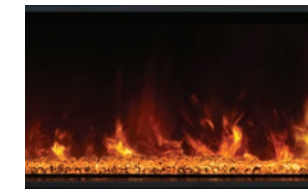

MODERN FLAMES

LANDSCAPE FULLVIEW 2 SERIES
BUILT-IN/CLEAN FACE ELECTRIC FIREPLACE

LFV2-80/15-SH

LFV2-40/15-SH

STANDARD FEATURES

- Realistic natural flame appearance
- Orange/Blue Color Changing Flame
- Glowing Coal Ember Bed
- 5,000 BTU Heater
- Full Flame Viewing Area
- Fully finished, clean face installation
- Affordable alternative to gas fireplaces
- Can be installed beneath a TV
- Cool to the touch with heat on or off
- Remote Control
- Wall Tether Touch Screen Control

STANDARD MEDIA

Orange / Painted Coals

Blue / Painted Coals

Orange / Coals

Blue / Coals

UPGRADE MEDIA OPTIONS

Orange/Glacier Glass

Blue/Glacier Glass

Hand Painted Realistic Driftwood Logset

Large Glass Accent

LFV2-60/15-SH

LANDSCAPE FULLVIEW ELECTRIC FIREPLACE

LFV2-40/15-SH
LFV2-60/15-SH

The Landscape FullView built-in electric fireplace is the first of its kind creating a perfect substitute for a linear gas fireplace. This unique frameless design allows for edge to edge flame presentation as well as unlimited surround capabilities. Available in 5 different lengths for any application as well as 3 customizable flame bed options for different fit and finishes. An optional 2 stage heater is also included for supplemental heat up to 450 square feet.

LFV2-80/15-SH

STANDARD FEATURES

- Realistic natural flame appearance
- Orange/Blue Color Changing Flame
- Glowing Coal Ember Bed
- 5,000 BTU Heater
- Full Flame Viewing Area
- Fully finished, clean face installation
- Affordable alternative to gas fireplaces
- Can be installed beneath a TV
- Cool to the touch with heat on or off
- Remote Control
- Wall Tether Touch Screen Control