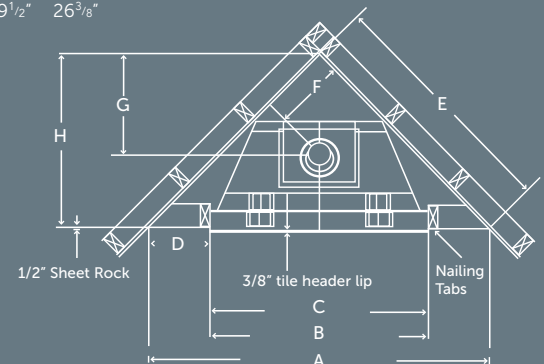

CORNER FRAMING DIMENSIONS

UNIT AND FRAMING SPECIFICATIONS (IN.)

Top Flue Models	Height Actual	Height Framing	Width Actual	Width Framing	Depth Actual	Depth Framing
LOUVERS						
HBZDV36	34¹³/₁₆"	35"	36"	36³/₈"	16⁷/₈"	17"
HBZDV42	37"	37¹/₈"	41⁷/₈"	42³/₈"	16⁷/₁₆"	17"
HBZDV47	43¹/₁₆"	43¹/₁₆"	47¹/₁₆"	47³/₈"	19⁷/₁₆"	19¹/₂"
CLEAN VIEW CIRCULATING KIT (CVCK)						
HBZDV36	34¹¹/₁₆"	41"	38¹/₁₆"	38⁷/₁₆"	18⁷/₈"	19¹/₂"
HBZDV42	36¹³/₁₆"	43"	42¹/₁₆"	42⁷/₁₆"	18¹⁵/₁₆"	19¹/₂"
HBZDV47	49"	49¹/₈"	48¹/₁₆"	48³/₈"	21¹⁵/₁₆"	22"