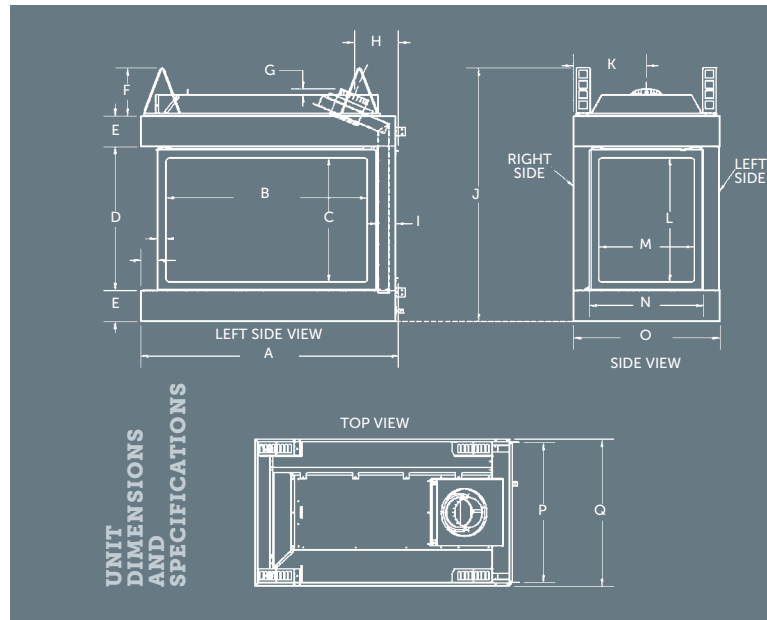

M42LOG3
Driftwood Log Set

Multi-coloured
Cannonballs

Decorative
Ember Glass

Traditional
Brick Liner RLT

	FRONT VIEW	SIDE VIEW	TOP VIEW
A	43 ¹ / ₁₆ "	-	-
B	33 ¹¹ / ₁₆ "	-	-
C	20 ⁵ / ₈ "	-	-
D	23 ¹⁵ / ₁₆ "	-	-
E	45 ⁵ / ₁₆ "	-	-
F	8"	-	-
G	1"	-	-
H	7 ³ / ₈ "	-	-
I	3"	-	-
J	-	42 ¹ / ₄ "	-
K	-	12 ¹ / ₄ "	-
L	-	20 ⁵ / ₈ "	-
M	-	16"	-
N	-	19"	-
O	-	24 ¹ / ₄ "	-
P	-	-	23 ¹ / ₄ "
Q	-	-	24 ¹ / ₂ "

UNIT AND FRAMING SPECIFICATIONS (IN.)

Top Flue Models	Height Actual	Height Framing	Width Actual	Width Framing	Depth Actual	Depth Framing
MCVP42	42 ¹ / ₄ "	42 ³ / ₈ "	43 ¹ / ₁₆ "	42 ¹ / ₂ "	24 ¹ / ₂ "	23 ⁵ / ₁₆ "